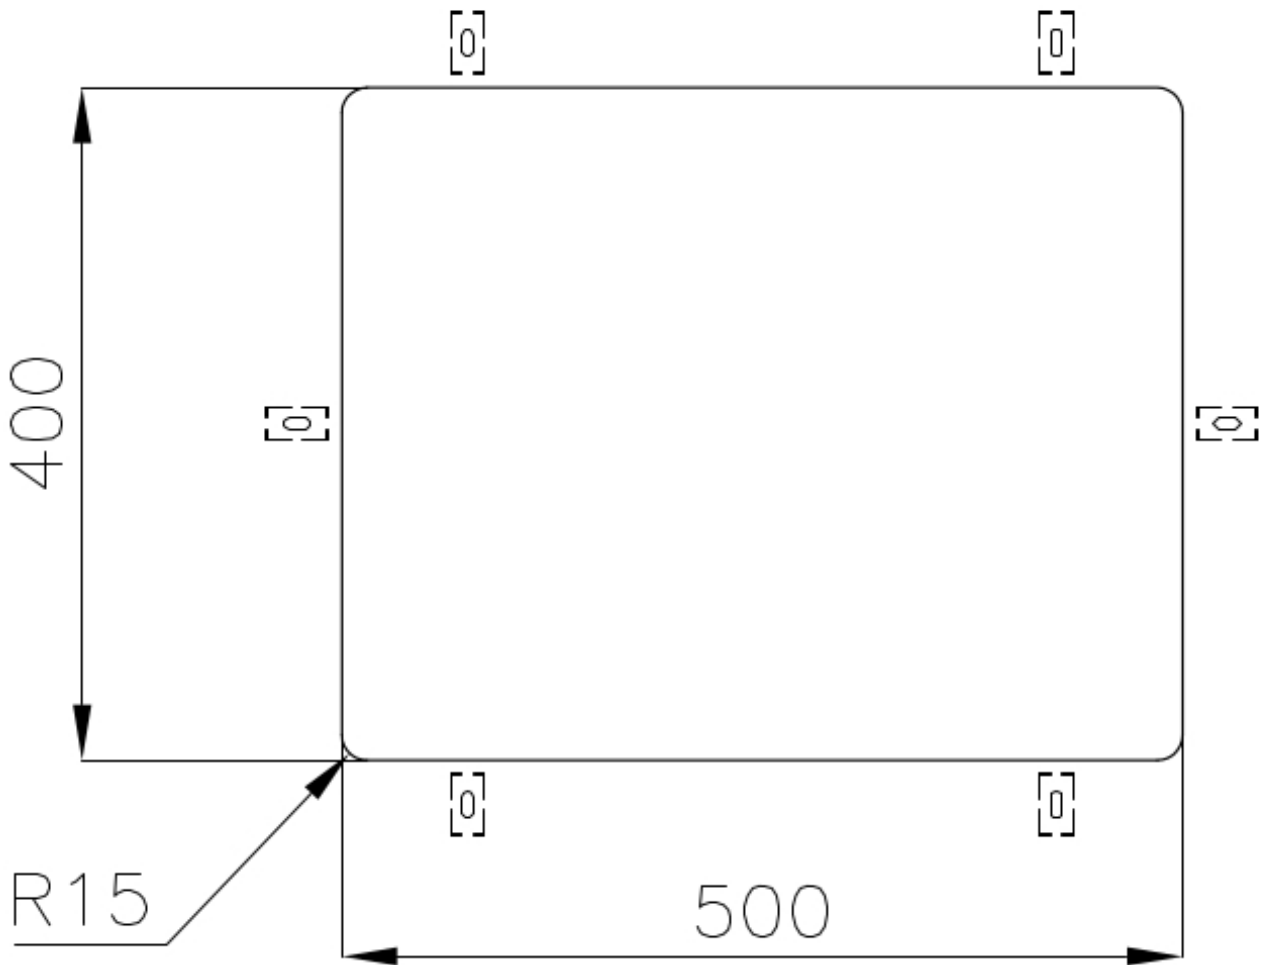

Texture Fumé

Base 60 cm

Dimensions 540x440 mm

Standard fittings Fixing hooks, gasket, drain, overflow and siphon, boxed packing

Mixer holes No standard holes

Built-in hole [View technical data sheet](#)

Drainer No

Width 54 cm

Bowl dimension 500x400mm

Number of bowls 1 bowl

Waste fitting 3,5" drain

FEATURES

Basket 3,5" waste fitting The drain is equipped with a large 3.5" drain, with the practical basket cap that prevents the discharge of solid parts.

High thickness 1mm thick steel. A significant thickness, which guarantees the maximum sturdiness and durability.

Perimetral overflow The overflow is always a security on the Foster sinks that prevents the overflow of water in case of oversights. The perimeter drain solution improves aesthetics thanks to its square and essential shape.

Small radius Bowls with squared shapes with a modern design and an increased capacity, for a minimal aesthetics connected with an extreme practicality.

TECHNICAL DATA

Cut out size
Dimensioni per foratura top