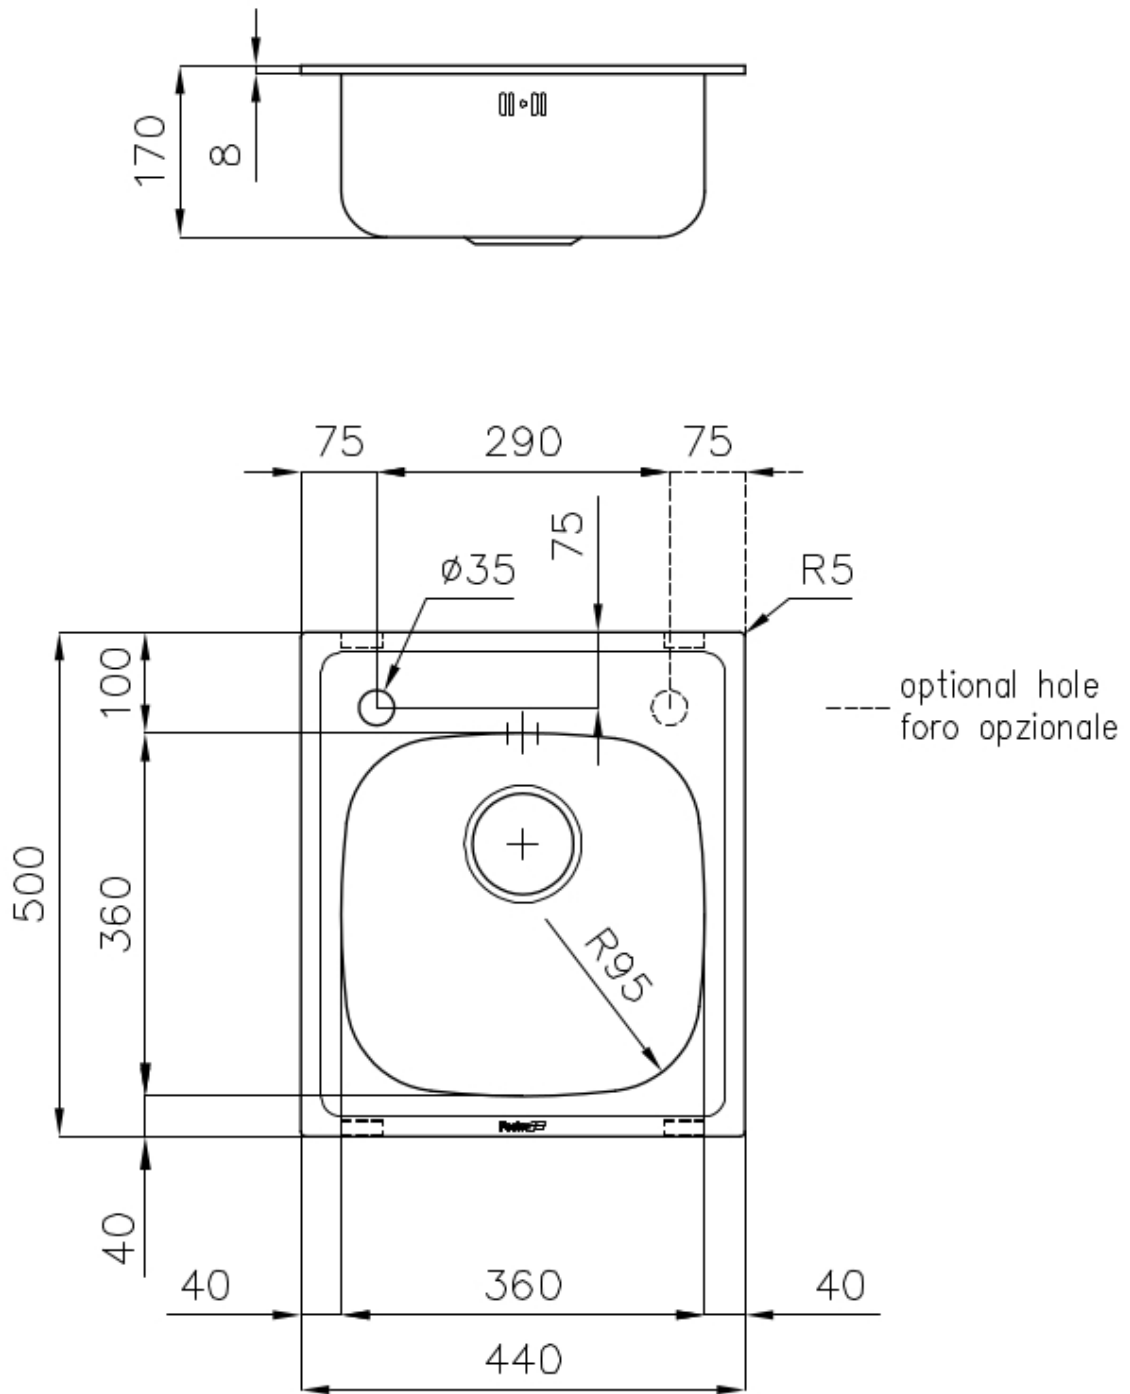

TECHNICAL DATA