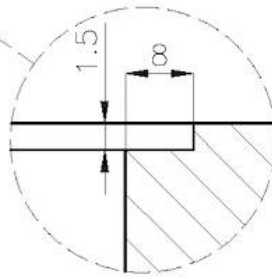

Coloring Gold

Base 45 cm

Dimensions \varnothing 425

Bowl dimension \varnothing 380mm

Number of bowls 1 bowl

Built-in hole

[View technical data sheet](#)

Standard fittings

High thickness

1mm thick steel. A significant thickness, which guarantees the maximum sturdiness and durability.

TECHNICAL DATA

FT

Cut out size
Dimensioni per foratura top

FTS

Cut out size
Dimensioni per foratura top