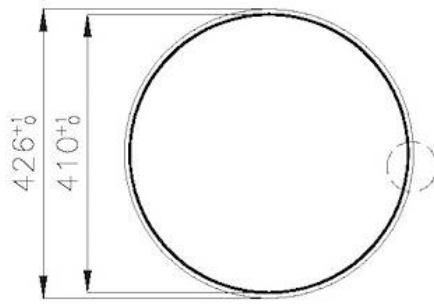

Coloring Gold

Base 45 cm

Dimensions \varnothing 425

Bowl dimension \varnothing 380mm

Number of bowls 1 bowl

Built-in hole

[View technical data sheet](#)

Standard fittings

Basket 3,5" waste fitting

The drain is equipped with a large 3.5" drain, with the practical basket cap that prevents the discharge of solid parts.

Gold

The Gold finish is obtained by treating the steel with a physical process called PVD (Physical Vacuum Deposition) which deposits particles of noble metals on the surface. The result is a unique and refined aesthetic effect, and an improvement in the mechanical properties of the steel that is more resistant to shocks and scratches.

High thickness

1mm thick steel. A significant thickness, which guarantees the maximum sturdiness and durability.

TECHNICAL DATA

FT

Cut out size
Dimensioni per foratura top

FTS

Cut out size
Dimensioni per foratura top