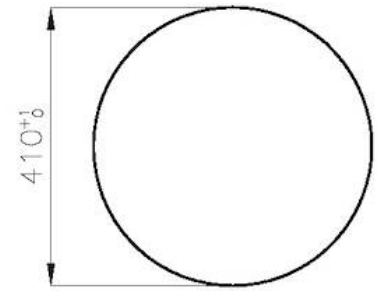

High thickness

1mm thick steel. A significant thickness, which guarantees the maximum sturdiness and durability.

TECHNICAL DATA

FT

Cut out size
Dimensioni per foratura top

FTS

Cut out size
Dimensioni per foratura top