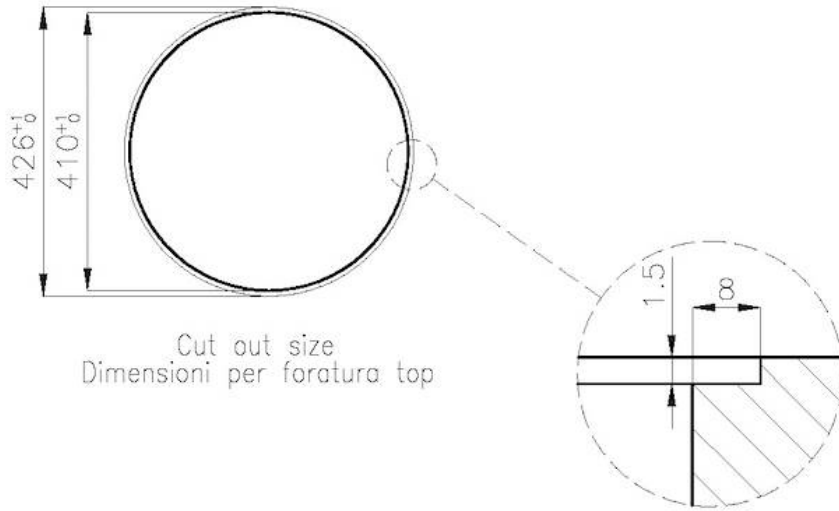

Base 45 cm

Dimensions \varnothing 425

Bowl dimension \varnothing 380mm

Number of bowls 1 bowl

Built-in hole [View technical data sheet](#)

Standard fittings Fixing hooks, gasket, drain, overflow and siphon, boxed packing

Basket 3,5" waste fitting The drain is equipped with a large 3.5" drain, with the practical basket cap that prevents the discharge of solid parts.

High thickness 1mm thick steel. A significant thickness, which guarantees the maximum sturdiness and durability.

TECHNICAL DATA

FT

Cut out size
Dimensioni per foratura top

FTS

Cut out size
Dimensioni per foratura top

Intaglio per il troppo-pieno
Recess for housing the over-flow

GALLERY

OPTIONAL ACCESSORIES