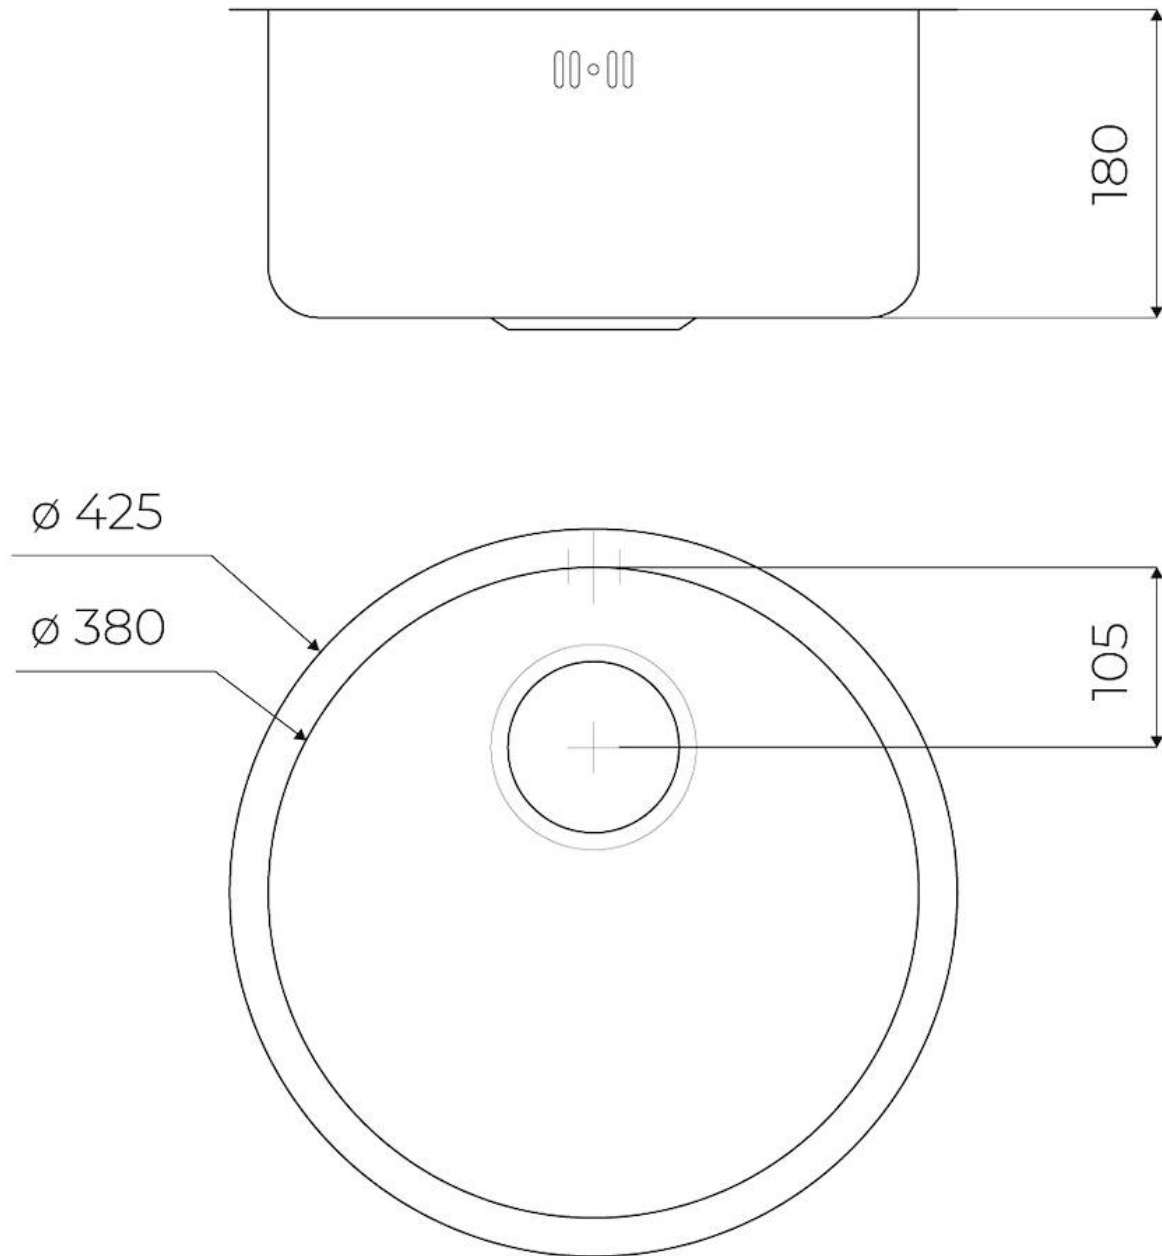

TECHNICAL DATA