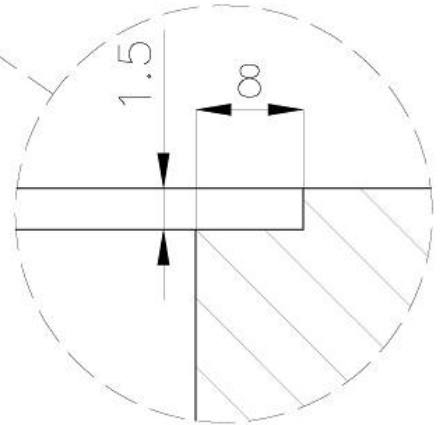

Sink Circolari

Kitchen Sinks

Code: 1130 060

DETAILS

Edge/Installation Type	Flush-mount Top-mount
Finish	Foster brushed
Material	AISI 304 stainless steel
Texture	Foster brushed
Base	45 cm
Dimensions	ø 425
Standard fittings	Fixing hooks, gasket, drain, overflow and siphon, boxed packing
Mixer holes	No standard holes
Built-in hole	View technical data sheet

Basket 3,5" waste fitting The drain is equipped with a large 3.5" drain, with the practical basket cap that prevents the discharge of solid parts.

High thickness 1mm thick steel. A significant thickness, which guarantees the maximum sturdiness and durability.

TECHNICAL DATA

FT

cut out size
dimensioni per foratura top

FTS

cut out size
dimensioni per foratura top

GALLERY

OPTIONAL ACCESSORIES

Iroko-wood chopping board