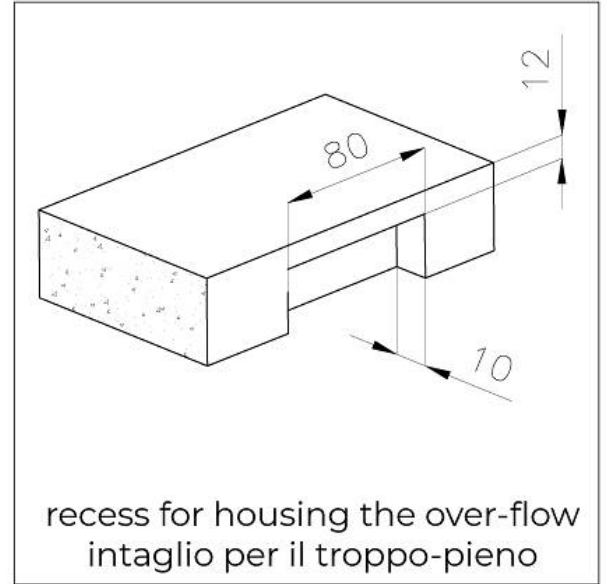

Sink Circolari

Kitchen Sinks

Code: 1130 060

DETAILS

Edge/Installation Type	Flush-mount Top-mount
Finish	Foster brushed
Material	AISI 304 stainless steel
Texture	Foster brushed
Base	45 cm
Dimensions	ø 425
Standard fittings	Fixing hooks, gasket, drain, overflow and siphon, boxed packing
Mixer holes	No standard holes
Built-in hole	View technical data sheet

Basket 3,5" waste fitting The drain is equipped with a large 3.5" drain, with the practical basket cap that prevents the discharge of solid parts.

High thickness 1mm thick steel. A significant thickness, which guarantees the maximum sturdiness and durability.

TECHNICAL DATA

FT

cut out size
dimensioni per foratura top

FTS

cut out size
dimensioni per foratura top

GALLERY

OPTIONAL ACCESSORIES

Iroko-wood chopping board