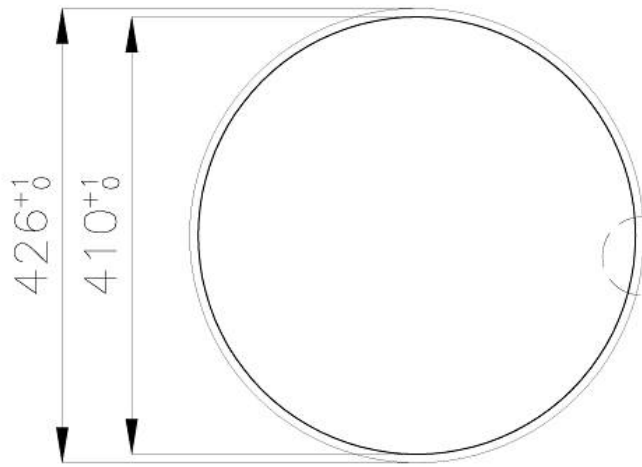

Sink Circolari

Kitchen Sinks

Code: 1130 060

DETAILS

Edge/Installation Type	Flush-mount Top-mount
Finish	Foster brushed
Material	AISI 304 stainless steel
Texture	Foster brushed
Base	45 cm
Dimensions	ø 425
Standard fittings	Fixing hooks, gasket, drain, overflow and siphon, boxed packing
Mixer holes	No standard holes
Built-in hole	View technical data sheet

Drainer No

Bowl dimension Ø 380mm

Number of bowls 1 bowl

FEATURES

Added value Foster uses steel thicknesses higher than those used on average by other manufacturers. This is how, thanks to our long experience, we know how to make sinks of superior quality and with a better resistance to aging.

Basket 3,5" waste fitting The drain is equipped with a large 3.5" drain, with the practical basket cap that prevents the discharge of solid parts.

High thickness 1mm thick steel. A significant thickness, which guarantees the maximum sturdiness and durability.

TECHNICAL DATA

FT

cut out size
dimensioni per foratura top

FTS

cut out size
dimensioni per foratura top

GALLERY

OPTIONAL ACCESSORIES

Iroko-wood chopping board