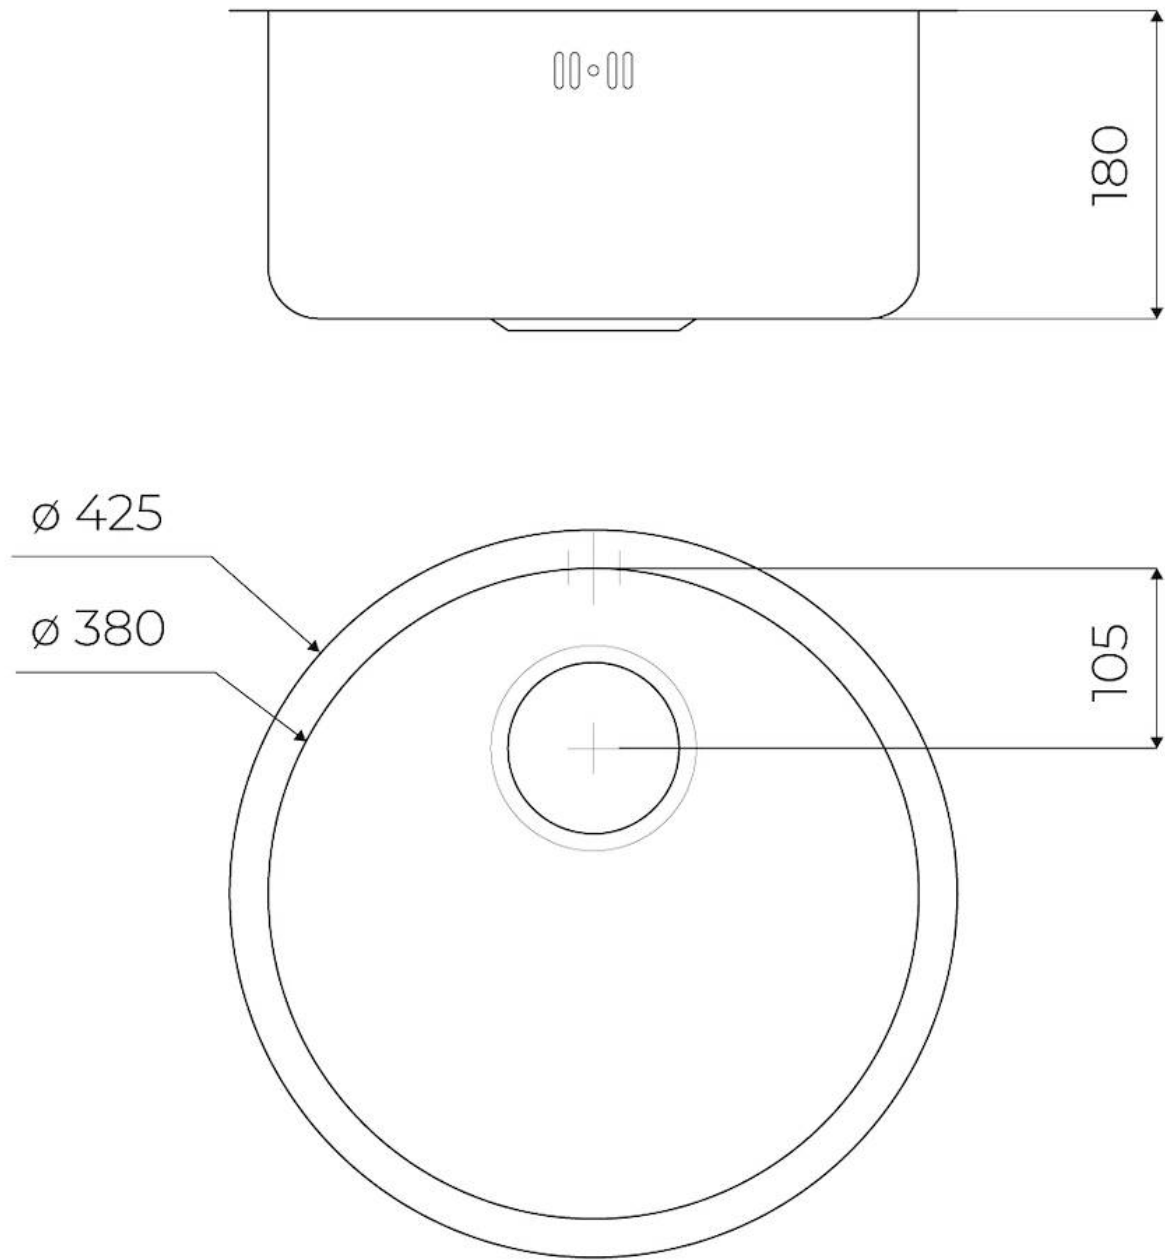

Sink Circolari

Kitchen Sinks

Code: 1130 060

DETAILS

Edge/Installation Type	Flush-mount Top-mount
Finish	Foster brushed
Material	AISI 304 stainless steel
Texture	Foster brushed
Base	45 cm
Dimensions	ø 425
Standard fittings	Fixing hooks, gasket, drain, overflow and siphon, boxed packing
Mixer holes	No standard holes
Built-in hole	View technical data sheet

Drainer No

Bowl dimension Ø 380mm

Number of bowls 1 bowl

FEATURES

Added value Foster uses steel thicknesses higher than those used on average by other manufacturers. This is how, thanks to our long experience, we know how to make sinks of superior quality and with a better resistance to aging.

Basket 3,5" waste fitting The drain is equipped with a large 3.5" drain, with the practical basket cap that prevents the discharge of solid parts.

High thickness 1mm thick steel. A significant thickness, which guarantees the maximum sturdiness and durability.

TECHNICAL DATA

FT

cut out size
dimensioni per foratura top

FTS

cut out size
dimensioni per foratura top

GALLERY

OPTIONAL ACCESSORIES

Iroko-wood chopping board