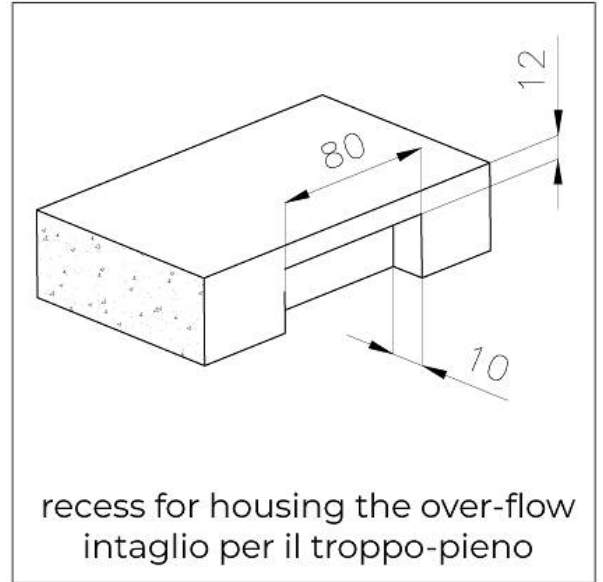

Basket 3,5" waste fitting The drain is equipped with a large 3.5" drain, with the practical basket cap that prevents the discharge of solid parts.

High thickness 1mm thick steel. A significant thickness, which guarantees the maximum sturdiness and durability.

TECHNICAL DATA

FT

cut out size
dimensioni per foratura top

FTS

cut out size
dimensioni per foratura top

GALLERY

OPTIONAL ACCESSORIES

Iroko-wood chopping board