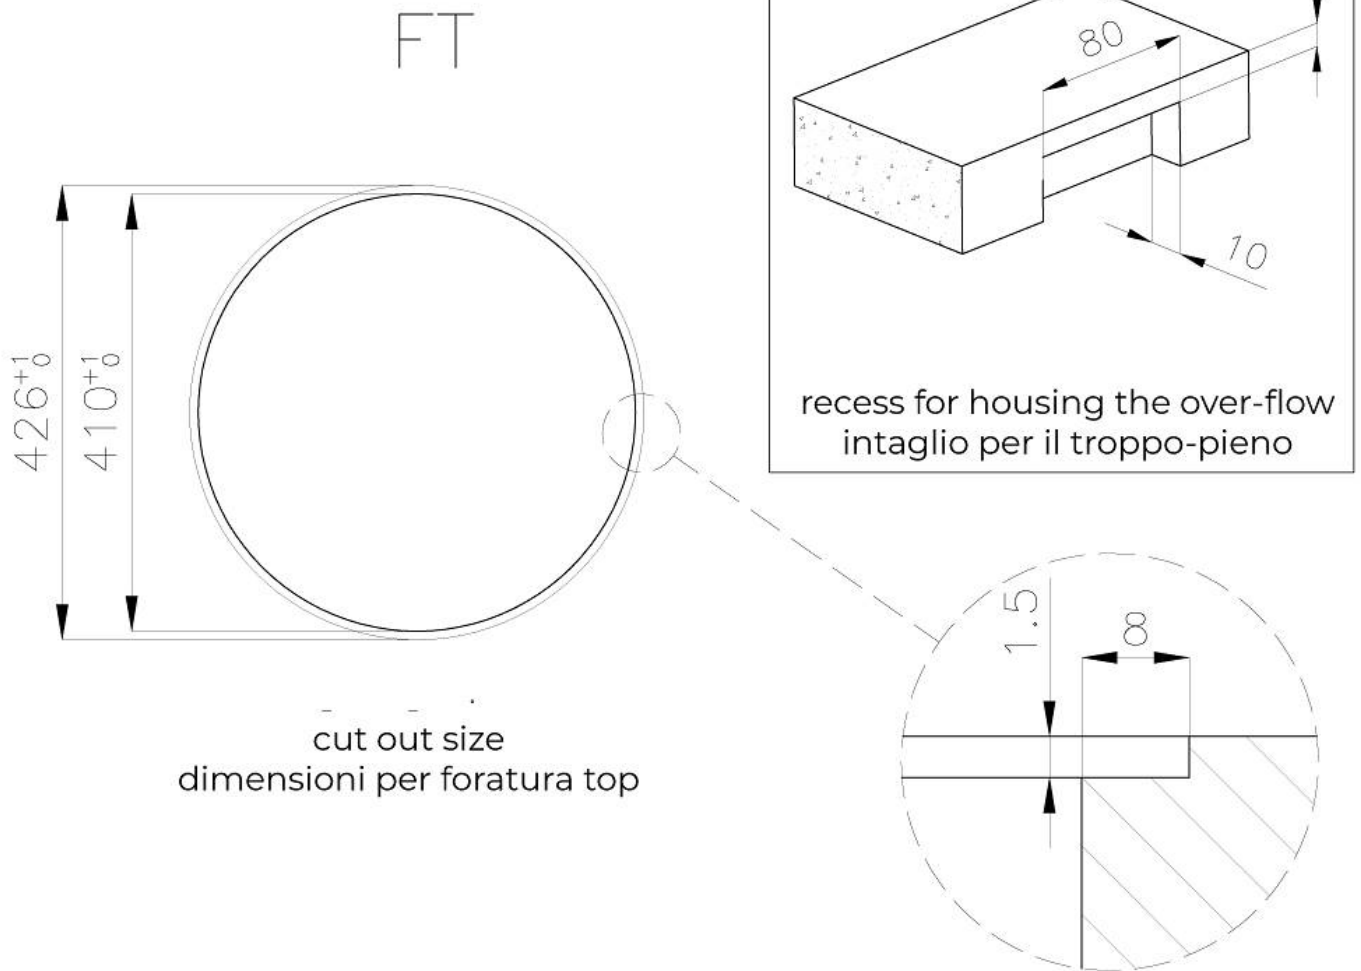

Sink Circolari

Kitchen Sinks

Code: 1130 060

DETAILS

Edge/Installation Type	Flush-mount Top-mount
Finish	Foster brushed
Material	AISI 304 stainless steel
Texture	Foster brushed
Base	45 cm
Dimensions	ø 425
Standard fittings	Fixing hooks, gasket, drain, overflow and siphon, boxed packing
Mixer holes	No standard holes
Built-in hole	View technical data sheet

Basket 3,5" waste fitting The drain is equipped with a large 3.5" drain, with the practical basket cap that prevents the discharge of solid parts.

High thickness 1mm thick steel. A significant thickness, which guarantees the maximum sturdiness and durability.

TECHNICAL DATA

FT

cut out size
dimensioni per foratura top

FTS

cut out size
dimensioni per foratura top

GALLERY

OPTIONAL ACCESSORIES

Iroko-wood chopping board