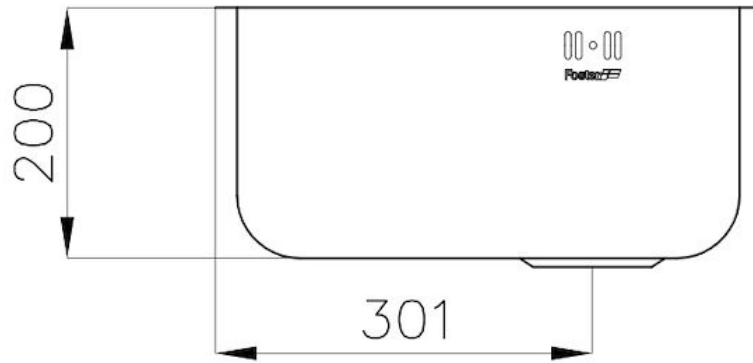

Sink S3000

Kitchen Sinks

Code: 1114 862

DETAILS

Edge/Installation Type	Undermount
Material	AISI 304 stainless steel
Texture	Foster brushed
Base	45 cm
Dimensions	441x441 mm
Standard fittings	Fixing hooks, gasket, drain, overflow and siphon, boxed packing
Mixer holes	No standard holes
Built-in hole	View technical data sheet
Drainer	No

Width 44 cm

Bowl dimension 400x400mm

Number of bowls 1 bowl

Waste fitting 3,5" drain

FEATURES

Basket 3,5" waste fitting The drain is equipped with a large 3.5" drain, with the practical basket cap that prevents the discharge of solid parts.

Deep bowls This bowls reach an important depth, over 20 cm, thanks to the advanced production technology, that can be offer great capieny and practicity in all the washing operations.

TECHNICAL DATA

GALLERY