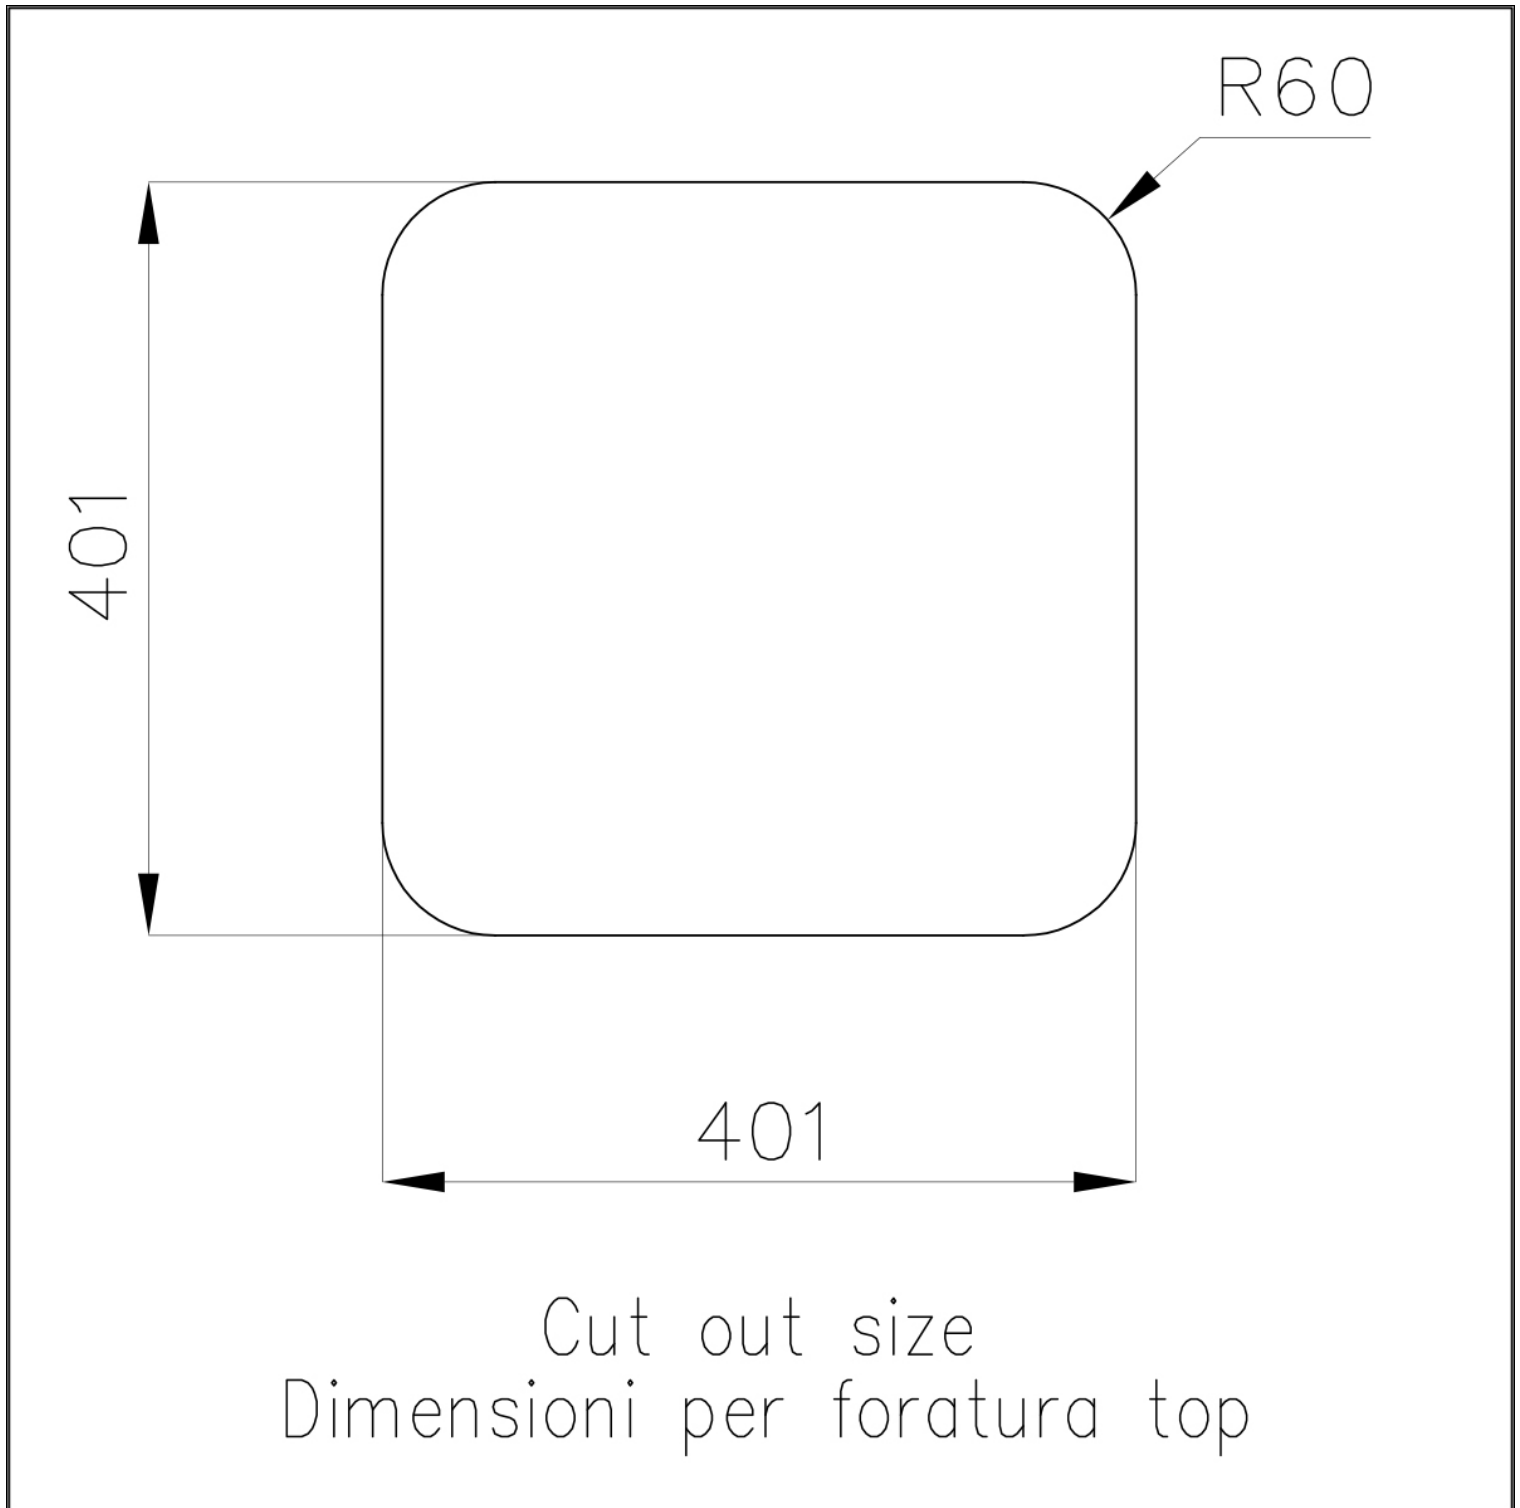

Sink S3000

Kitchen Sinks

Code: 1114 862

DETAILS

Edge/Installation Type	Undermount
Material	AISI 304 stainless steel
Texture	Foster brushed
Base	45 cm
Dimensions	441x441 mm
Standard fittings	Fixing hooks, gasket, drain, overflow and siphon, boxed packing
Mixer holes	No standard holes
Built-in hole	View technical data sheet
Drainer	No

Width 44 cm

Bowl dimension 400x400mm

Number of bowls 1 bowl

Waste fitting 3,5" drain

FEATURES

Basket 3,5" waste fitting The drain is equipped with a large 3.5" drain, with the practical basket cap that prevents the discharge of solid parts.

Deep bowls This bowls reach an important depth, over 20 cm, thanks to the advanced production technology, that can be offer great capieny and practicity in all the washing operations.

TECHNICAL DATA

GALLERY