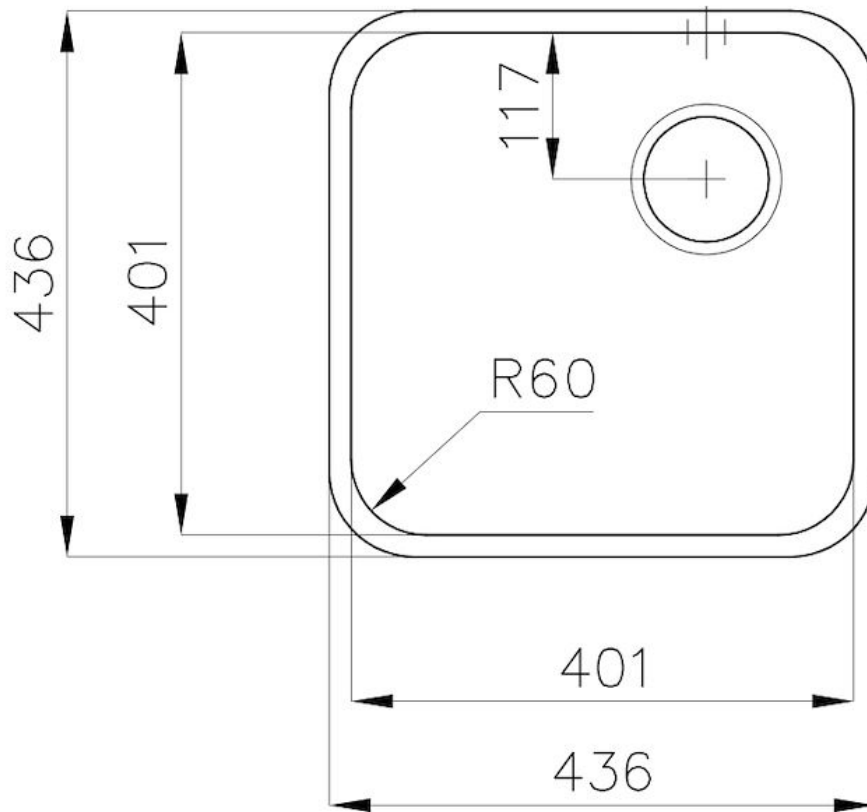

Sink S3000

Kitchen Sinks

Code: 1114 862

DETAILS

Edge/Installation Type	Undermount
Material	AISI 304 stainless steel
Texture	Foster brushed
Base	45 cm
Dimensions	441x441 mm
Standard fittings	Fixing hooks, gasket, drain, overflow and siphon, boxed packing
Mixer holes	No standard holes
Built-in hole	View technical data sheet
Drainer	No

Width 44 cm

Bowl dimension 400x400mm

Number of bowls 1 bowl

Waste fitting 3,5" drain

FEATURES

Basket 3,5" waste fitting The drain is equipped with a large 3.5" drain, with the practical basket cap that prevents the discharge of solid parts.

Deep bowls This bowls reach an important depth, over 20 cm, thanks to the advanced production technology, that can be offer great capieny and practicity in all the washing operations.

TECHNICAL DATA

GALLERY