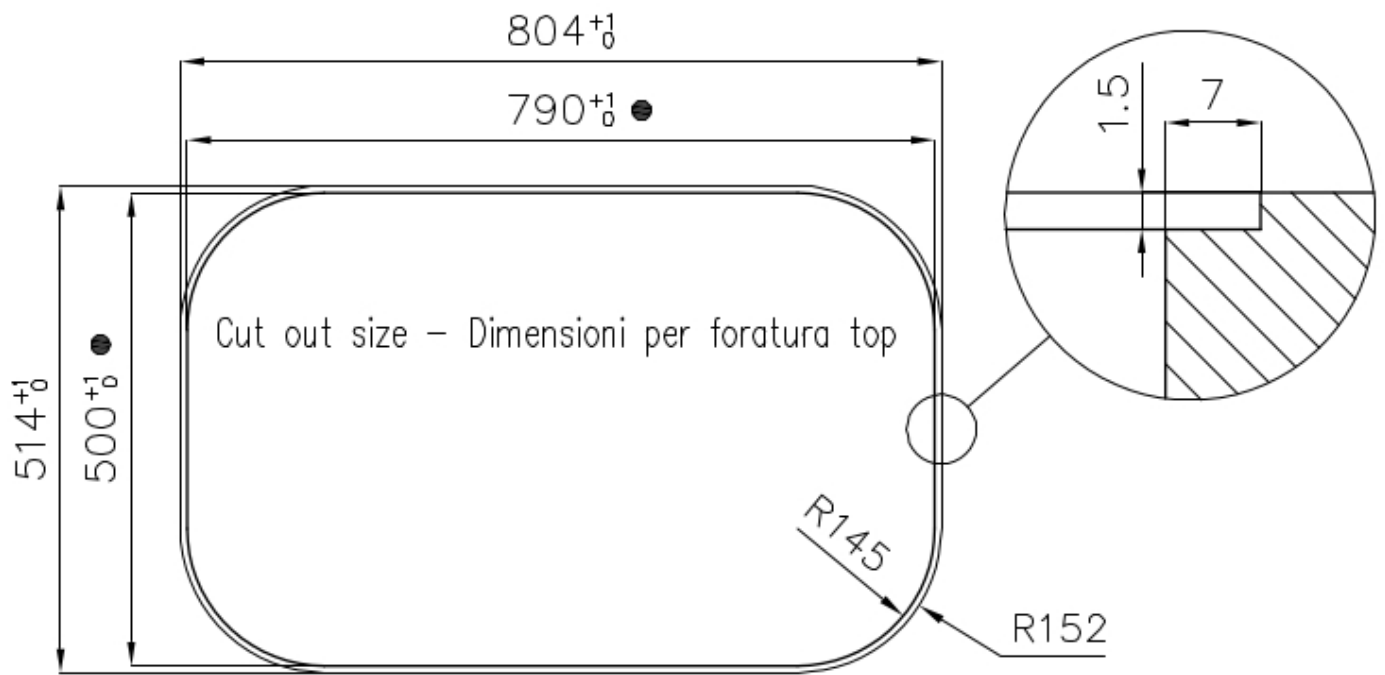

Sink Tornado 1079 660

Kitchen Sinks

Code: 1079 660

DETAILS

Finish Foster brushed

Material AISI 304 stainless steel

Texture Foster brushed

Base 80 cm

Edge/Installation Type Flush-mount | Top-mount

Dimensions 803x513 mm

Standard fittings Fixing hooks, gasket, drain, overflow and siphon, boxed packing

Mixer holes 2 standard holes - 3rd hole on request

Built-in hole View technical data sheet (for all Flush-mount / Top-mount models and Under-mount models)

Drainer	No
Bowl dimension	730x440mm
Number of bowls	1 bowl
Waste fitting	Drain with automatic PR control

FEATURES

2nd / 3rd hole available	The sink can be customized with the execution on request of additional holes, usable for double-hole mixers, for remote controlled drains or for the installation of soap dispensers. The positions are marked on the drawings with dotted line holes.
Automatic waste fitting	The waste-fitting with round remote knob is supplied; a practical accessory which makes it unnecessary to get wet in order to drain the water from the bowl.
Basket 3,5" waste fitting	The drain is equipped with a large 3.5" drain, with the practical basket cap that prevents the discharge of solid parts.
Deep bowls	This bowls reach an important depth, over 20 cm, thanks to the advanced production technology, that can be offer great capiciency and practicity in all the washing operations.
Double mixer hole	The large tap counter is already fitted with a series of 2 tap holes. In the second hole it is possible to install the remote control of the automatic drain or, alternatively, a practical soap dispenser.
High thickness	1mm thick steel. A significant thickness, which guarantees the maximum sturdiness and durability.

TECHNICAL DATA

- Built-in cut out for FTS – Foratura per installazione FTS

EQUIPMENT

Automatic waste fitting 8407 100

OPTIONAL ACCESSORIES

Iroko-wood chopping board 8659 111

Iroko-wood chopping board 8659 112