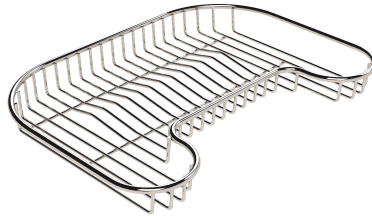

Sink Tornado 1079 660

Kitchen Sinks

Code: 1079 660

DETAILS

Finish Foster brushed

Material AISI 304 stainless steel

Texture Foster brushed

Base 80 cm

Drainer	No
Bowl dimension	730x440mm
Number of bowls	1 bowl
Waste fitting	Drain with automatic PR control

FEATURES

2nd / 3rd hole available	The sink can be customized with the execution on request of additional holes, usable for double-hole mixers, for remote controlled drains or for the installation of soap dispensers. The positions are marked on the drawings with dotted line holes.
Automatic waste fitting	The waste-fitting with round remote knob is supplied; a practical accessory which makes it unnecessary to get wet in order to drain the water from the bowl.
Basket 3,5" waste fitting	The drain is equipped with a large 3.5" drain, with the practical basket cap that prevents the discharge of solid parts.
Deep bowls	This bowls reach an important depth, over 20 cm, thanks to the advanced production technology, that can be offer great capiciency and practicity in all the washing operations.
Double mixer hole	The large tap counter is already fitted with a series of 2 tap holes. In the second hole it is possible to install the remote control of the automatic drain or, alternatively, a practical soap dispenser.
High thickness	1mm thick steel. A significant thickness, which guarantees the maximum sturdiness and durability.

TECHNICAL DATA

- Built-in cut out for FTS – Foratura per installazione FTS

EQUIPMENT

Automatic waste fitting 8407 100

OPTIONAL ACCESSORIES

Iroko-wood chopping board 8659 111

Iroko-wood chopping board 8659 112

Iroko-wood twin chopping board 8644 003

Stainless steel colander 8154 000

Stainless steel plate rack 8100 111

Stainless steel plate rack 8100 154

Vaschetta bianca 8152 100

White colander 8151 100

RECOMMENDED PAIRINGS