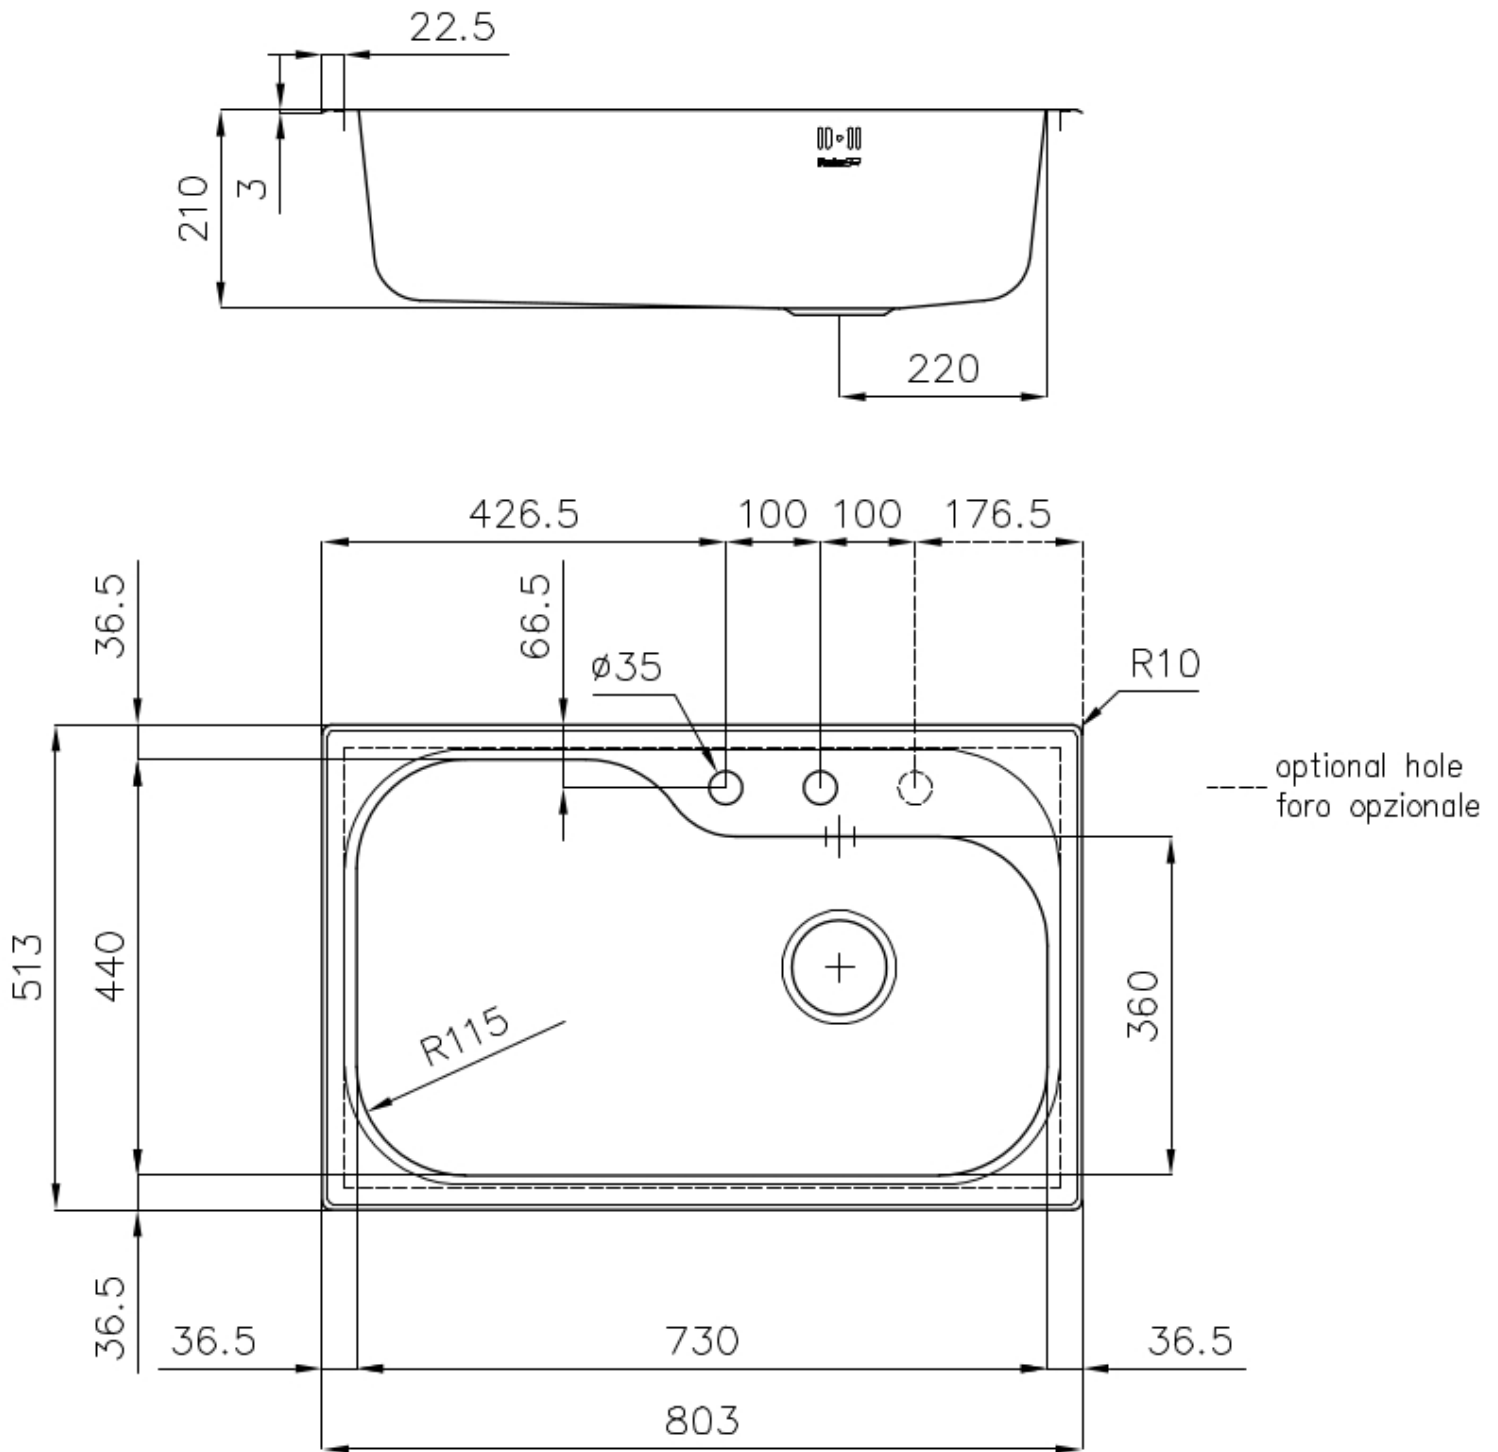

TECHNICAL DATA