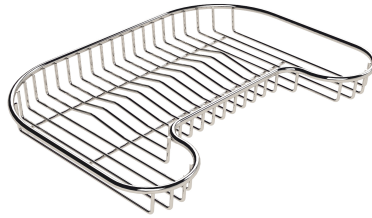

## OPTIONAL ACCESSORIES

Iroko-wood chopping board 8659 111

Iroko-wood chopping board 8659 112

Iroko-wood twin chopping board 8644 003

Stainless steel colander 8154 000

Stainless steel plate rack 8100 111

Stainless steel plate rack 8100 154