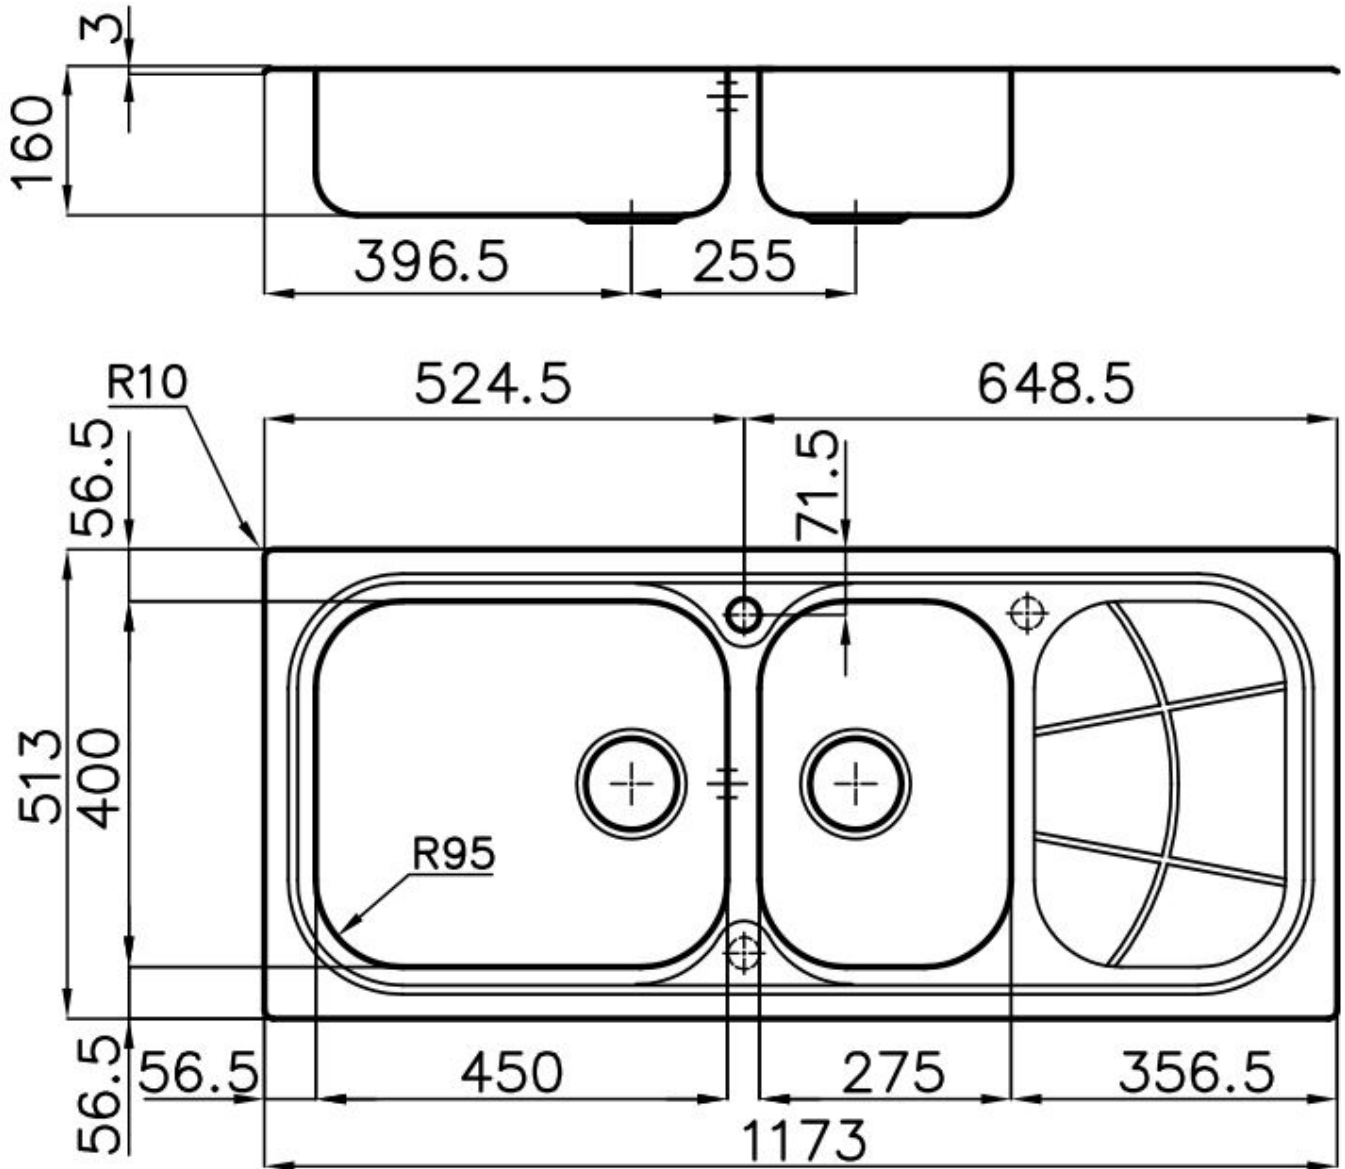

Sink Big Bowl

Bowl on the left

Kitchen Sinks

Code: 1076 062

DETAILS

Edge/Installation Type Flat Edge

Finish Foster brushed

Material AISI 304 stainless steel

Texture Foster brushed

Base 90 cm

Dimensions 1173x513 mm

Standard fittings Fixing hooks, gasket, drain, overflow and siphon, boxed packing

Mixer holes 1 standard hole - 2nd and 3rd on request

Built-in hole 1140 x 480 mm

Drainer Yes

Width 116 cm

Bowl dimension 450x400 + 275x400mm

Number of bowls 2 bowls

Waste fitting 3,5" drain

FEATURES

2nd / 3rd hole available The sink can be customized with the execution on request of additional holes, usable for double-hole mixers, for remote controlled drains or for the installation of soap dispensers. The positions are marked on the drawings with dotted line holes.

Basket 3,5" waste fitting The drain is equipped with a large 3.5" drain, with the practical basket cap that prevents the discharge of solid parts.

TECHNICAL DATA

GALLERY

OPTIONAL ACCESSORIES

Cestello inox
8612 000