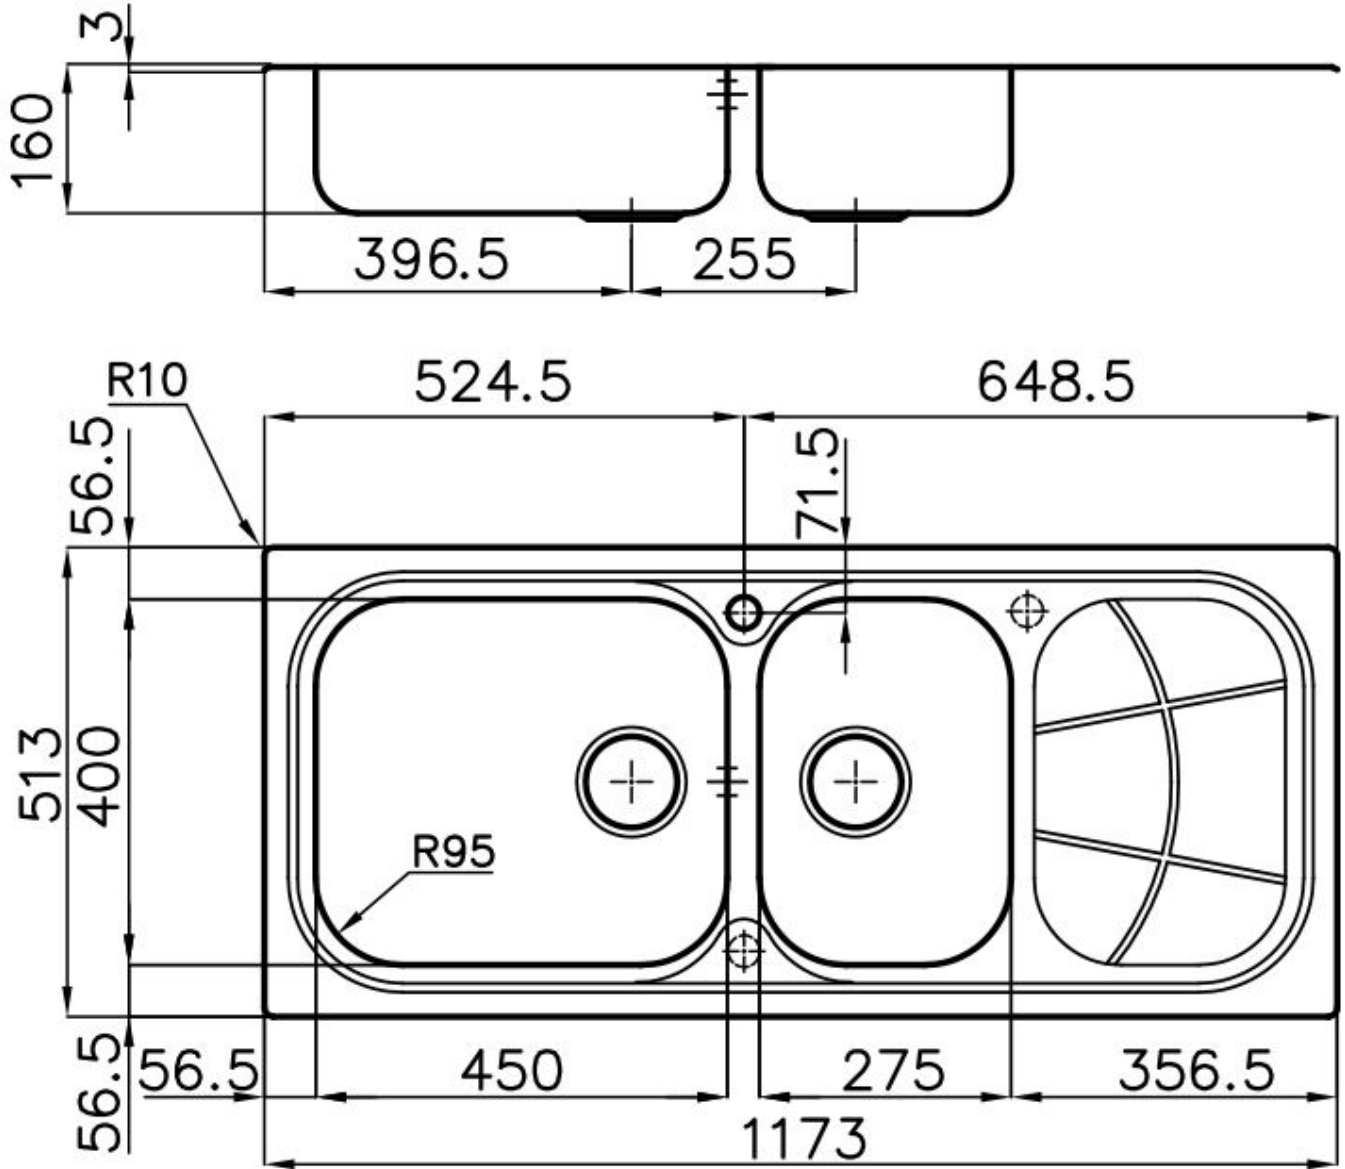

Sink Big Bowl

Kitchen Sinks

Code: 1076 062

DETAILS

Edge/Installation Type	Flat Edge
Finish	Foster brushed
Material	AISI 304 stainless steel
Texture	Foster brushed
Base	90 cm
Dimensions	1173x513 mm
Standard fittings	Fixing hooks, gasket, drain, overflow and siphon, boxed packing
Mixer holes	1 standard hole - 2nd and 3rd on request
Built-in hole	1140x480 mm

Drainer Yes

Width 116 cm

Bowl dimension 450x400 + 275x400mm

Number of bowls 2 bowls

Waste fitting 3,5" drain

FEATURES

2nd / 3rd hole available The sink can be customized with the execution on request of additional holes, usable for double-hole mixers, for remote controlled drains or for the installation of soap dispensers. The positions are marked on the drawings with dotted line holes.

Basket 3,5" waste fitting The drain is equipped with a large 3.5" drain, with the practical basket cap that prevents the discharge of solid parts.

TECHNICAL DATA

GALLERY

OPTIONAL ACCESSORIES

Cestello inox