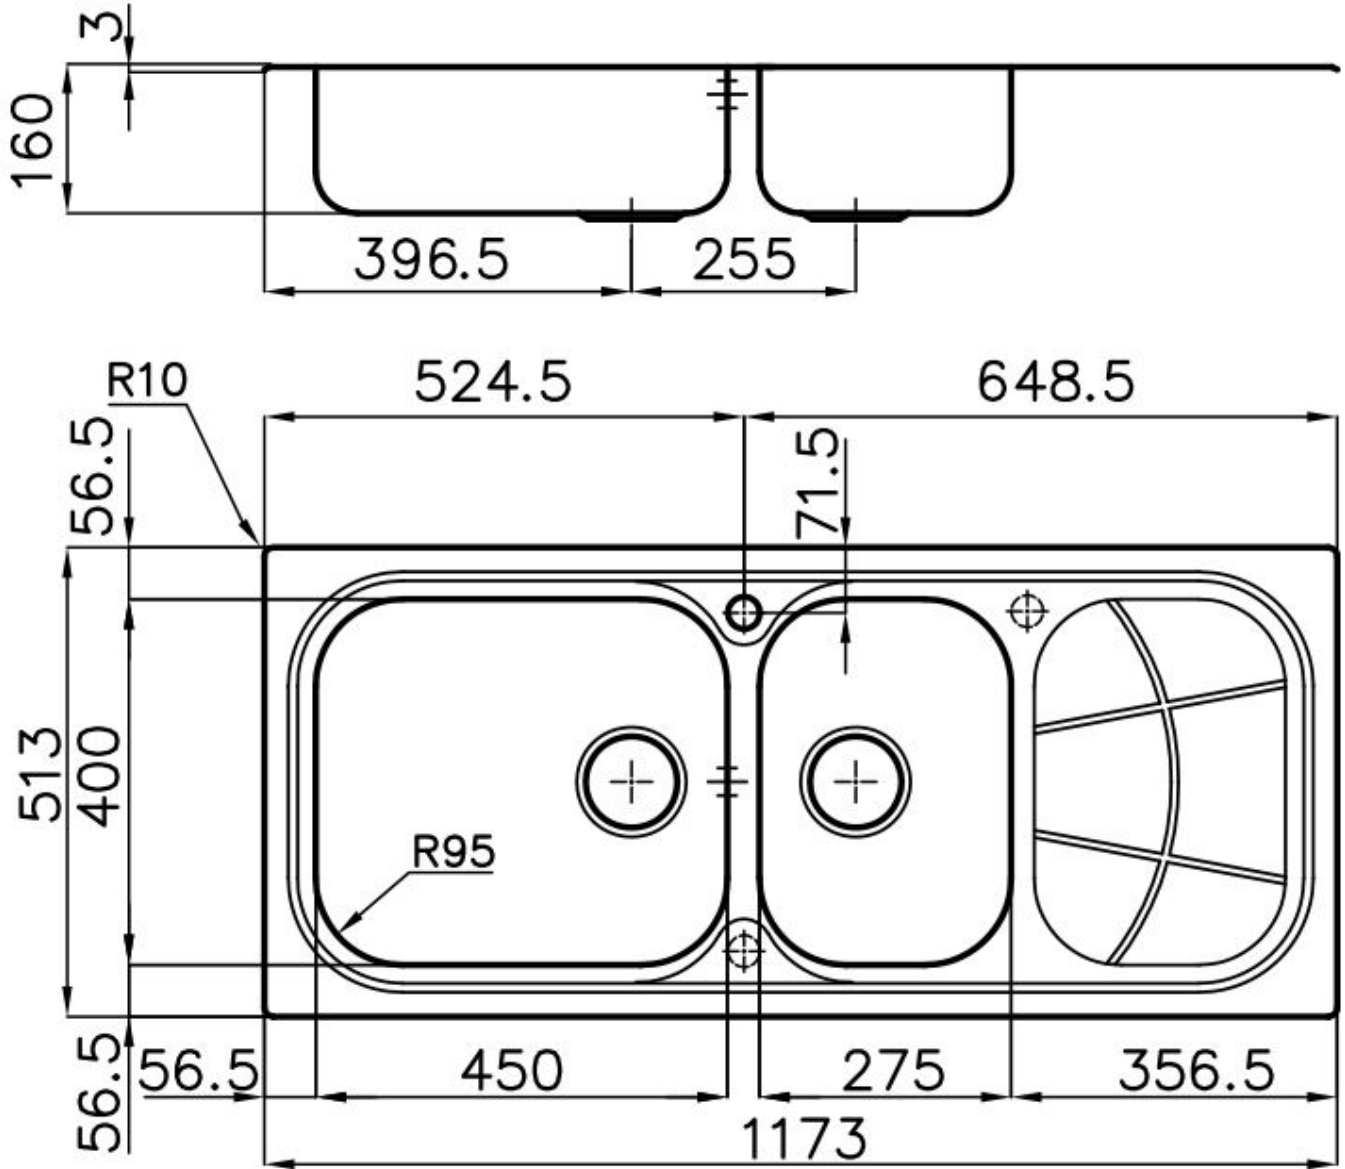

Sink Big Bowl

Kitchen Sinks

Code: 1076 061

DETAILS

Edge/Installation Type	Flat Edge
Finish	Foster brushed
Material	AISI 304 stainless steel
Texture	Foster brushed
Base	90 cm
Dimensions	1173x513 mm
Standard fittings	Fixing hooks, gasket, drain, overflow and siphon, boxed packing
Mixer holes	1 standard hole - 2nd and 3rd on request
Built-in hole	1140x480 mm

Drainer Yes

Width 116 cm

Bowl dimension 450x400 + 275x400mm

Number of bowls 2 bowls

Waste fitting 3,5" drain

FEATURES

2nd / 3rd hole available The sink can be customized with the execution on request of additional holes, usable for double-hole mixers, for remote controlled drains or for the installation of soap dispensers. The positions are marked on the drawings with dotted line holes.

Basket 3,5" waste fitting The drain is equipped with a large 3.5" drain, with the practical basket cap that prevents the discharge of solid parts.

TECHNICAL DATA

GALLERY

OPTIONAL ACCESSORIES

Cestello inox