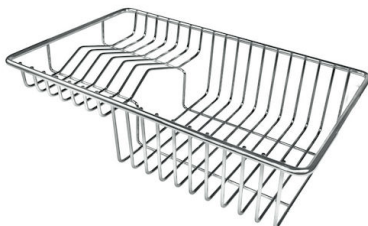

2 Bowls set
8100 623

3 Bottles-holder set
8100 621

3 Bottles-holder set
8100 626

3 Bowls set
8100 622

3 Bowls set
8100 624

4 Spices-holder set
8100 620

4 Spices-holder set
8100 625

Glass chopping board
8631 300

Graters kit with ring-holder and food collection tray
8159 101
* only in combination with the accessory 8100 627 or 8644 101

HDPE + Black Twin chopping board
8100 627

HPDE Twin chopping board
8644 101

Kit bowl Ø30 cm with bamboo support
8200 601

Kit multi-bowl
8100 628

Knives-holder
8100 030
* only in combination with the accessory 8100 621 or 8100 626

Stainless steel perforated tray
8151 000
* only in combination with the accessory 8100 627 or 8644 101

Stainless steel plate rack
8100 303
* only in combination with the accessory 8100 627 or 8644 101

Steel tray
1778 000
* only in combination with the accessory 8200 601

Walnut-wood chopping board
8642 000