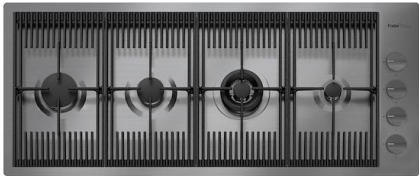

Stainless steel plate rack
8100 303
* only in combination with the accessory 8100 627 or 8644 101

Steel tray
1778 000
* only in combination with the accessory 8200 601

Walnut-wood chopping board
8642 000

White bowl
8153 100

**Stainless steel perforated tray PVD
Gun Metal**

8151 006

* only in combination with the accessory
8644 101

Foldable rack black
8110 010

RECOMMENDED PAIRINGS

Cooker hob Milanello Gun Metal
7681 006