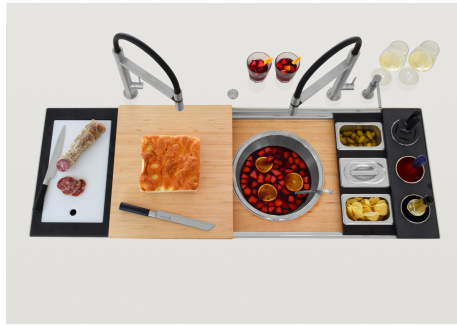

TECHNICAL DATA

Happy Hour Optional accessories / Accessori opzionali

The "rails" system makes it possible to use a combination of numerous accessories. Grids, chopping boards, utensils' ranging system, bowls and containers of different dimensions can be alternated in the workspace with a simple gesture, and can easily be stacked, in order to be on hand at all times.

Happy Hour Level 4

Compatible accessories/Accessori compatibili:

8100 600

GALLERY

EQUIPMENT

Bamboo chopping board
8200 002

Black grid
8100 600

OPTIONAL ACCESSORIES