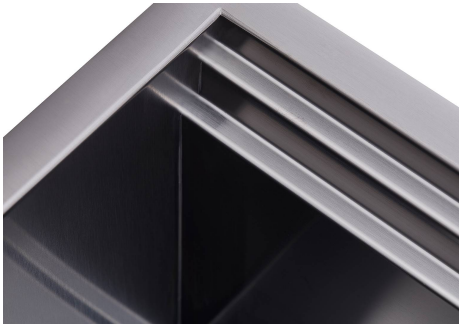

Diamond-shape bottom The draining of water is an important feature in a sink, and it's always taken good care of in Foster products. In the bent-welded sinks, which would have a flat bottom, the proper draining is guaranteed by the elegant beveling, which helps the water flow.

Happy Hour Level 4

Compatible accessories/Accessori compatibili:

8100 600

GALLERY

EQUIPMENT

Bamboo chopping board
8200 002

Black grid
8100 600

OPTIONAL ACCESSORIES