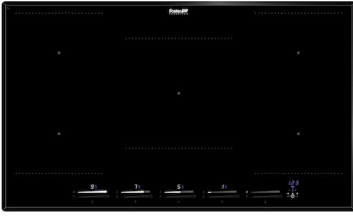

Stainless steel plate rack

Steel tray

Walnut-wood chopping board

White bowl

RECOMMENDED PAIRINGS

Cooker hob KE Induction

Cooker hob Milanello Gold

Mixer Tap Omega Gold