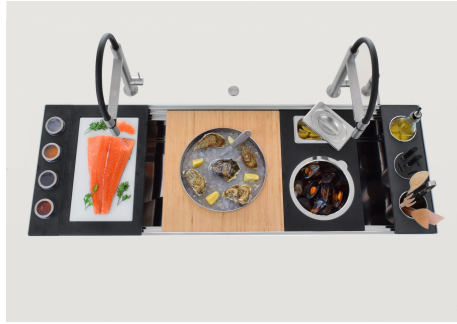

TECHNICAL DATA

Happy Hour Optional accessories / Accessori opzionali

The "rails" system makes it possible to use a combination of numerous accessories. Grids, chopping boards, utensils' ranging system, bowls and containers of different dimensions can be alternated in the workspace with a simple gesture, and can easily be stacked, in order to be on hand at all times.

Happy Hour Level 4

Compatible accessories/Accessori compatibili:

8100 600

GALLERY

EQUIPMENT

Bamboo chopping board

Black grid

OPTIONAL ACCESSORIES

2 Bowls set

3 Bottles-holder set

3 Bottles-holder set

3 Bowls set

3 Bowls set

4 Spices-holder set

4 Spices-holder set

Glass chopping board