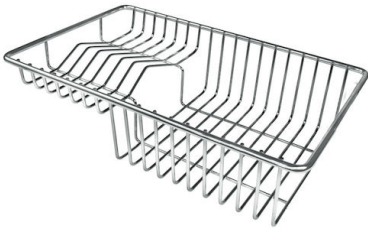

2 Bowls set

3 Bottles-holder set

3 Bottles-holder set

3 Bowls set

3 Bowls set

4 Spices-holder set

4 Spices-holder set

Glass chopping board

Graters kit with ring-holder and food collection tray

HDPE + Black Twin chopping board

HPDE Twin chopping board

Kit bowl Ø30 cm with bamboo support

Kit multi-bowl

Knives-holder

Stainless steel perforated tray

Stainless steel plate rack

Steel tray

Walnut-wood chopping board

White bowl

RECOMMENDED PAIRINGS

Cooker hob KE Induction

Cooker hob Milanello Gold

Mixer Tap Omega Gold