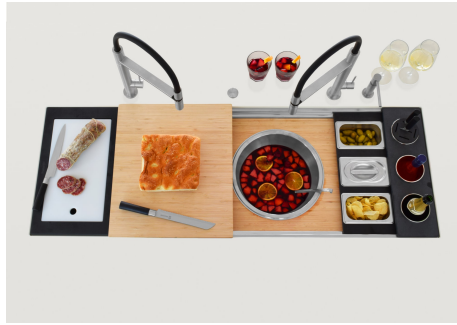

TECHNICAL DATA

Happy Hour Optional accessories / Accessori opzionali

The "rails" system makes it possible to use a combination of numerous accessories. Grids, chopping boards, utensils' ranging system, bowls and containers of different dimensions can be alternated in the workspace with a simple gesture, and can easily be stacked, in order to be on hand at all times.

Happy Hour Level 4

Compatible accessories/Accessori compatibili:

8100 600

GALLERY

EQUIPMENT

Bamboo chopping board

Black grid

OPTIONAL ACCESSORIES

2 Bowls set

3 Bottles-holder set

3 Bottles-holder set

3 Bowls set

3 Bowls set

4 Spices-holder set

4 Spices-holder set

Glass chopping board