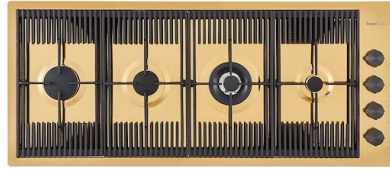

Stainless steel plate rack

Steel tray

Walnut-wood chopping board

White bowl

RECOMMENDED PAIRINGS

Cooker hob KE Induction

Cooker hob Milanello Gold

Mixer Tap Omega Gold

Mixer Tap Skin Gold

Space Push Gold automatic waste fitting

VOLTA GOLD