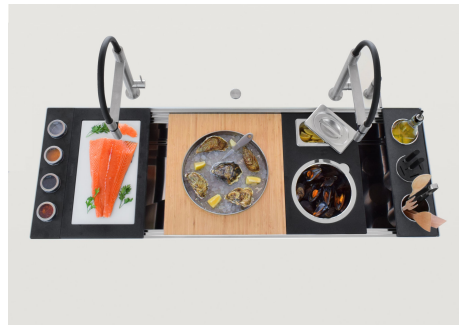

Happy Hour Level 4

Compatible accessories/Accessori compatibili:

8100 600

GALLERY

EQUIPMENT

Bamboo chopping board

Black grid

OPTIONAL ACCESSORIES

2 Bowls set

3 Bottles-holder set

3 Bottles-holder set

3 Bowls set

3 Bowls set

4 Spices-holder set

4 Spices-holder set

Glass chopping board