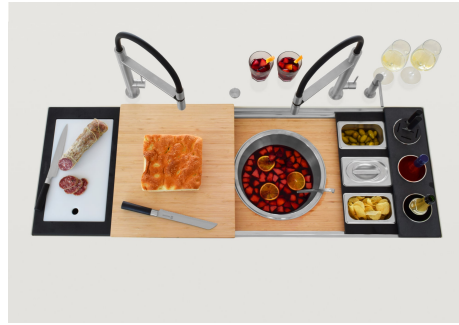

TECHNICAL DATA

Happy Hour Optional accessories / Accessori opzionali

The "rails" system makes it possible to use a combination of numerous accessories. Grids, chopping boards, utensils' ranging system, bowls and containers of different dimensions can be alternated in the workspace with a simple gesture, and can easily be stacked, in order to be on hand at all times.

Happy Hour Level 4

Compatible accessories/Accessori compatibili:

8100 600

GALLERY

EQUIPMENT

Bamboo chopping board

Black grid

OPTIONAL ACCESSORIES

2 Bowls set

3 Bottles-holder set

3 Bottles-holder set

3 Bowls set

3 Bowls set

4 Spices-holder set

4 Spices-holder set

Glass chopping board