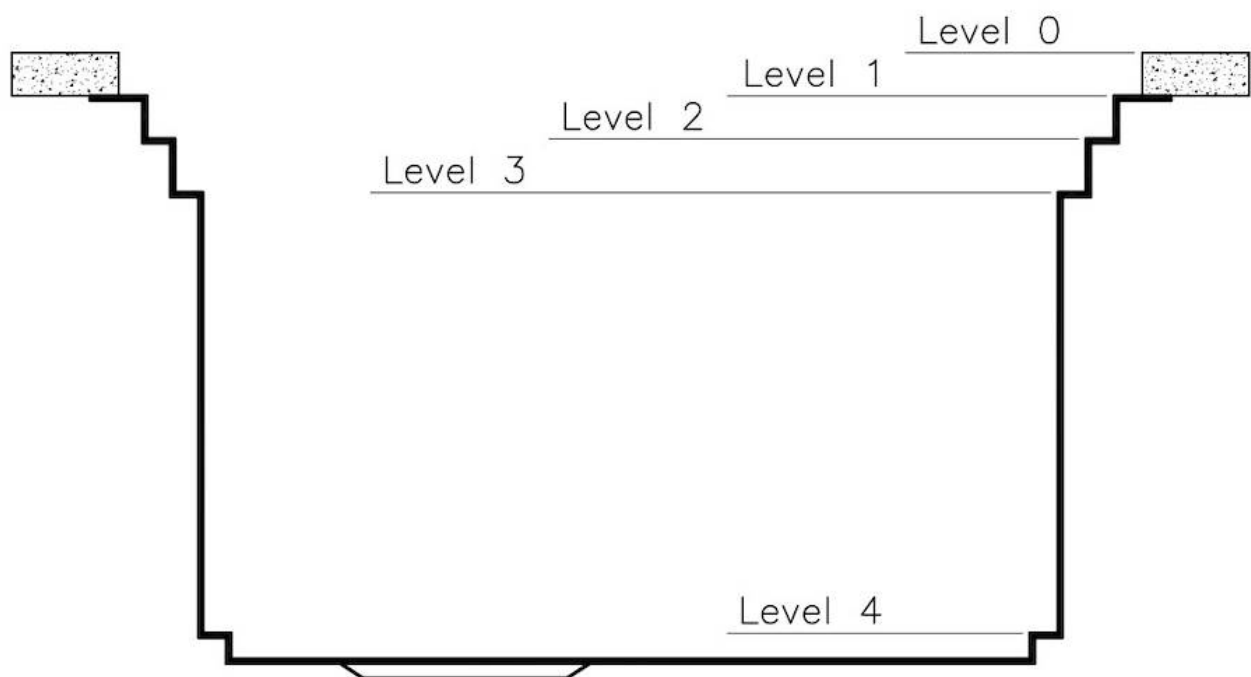

Happy Hour Optional accessories / Accessori opzionali

The "rails" system makes it possible to use a combination of numerous accessories. Grids, chopping boards, utensils' ranging system, bowls and containers of different dimensions can be alternated in the workspace with a simple gesture, and can easily be stacked, in order to be on hand at all times.

Il sistema di "corsie" rende possibile l'utilizzo combinato di innumerevoli accessori. Griglie, taglieri, portautensili, vaschette e contenitori di varie dimensioni si alternano nella zona di lavoro con un semplice gesto e possono essere impilati, sempre a portata di mano.