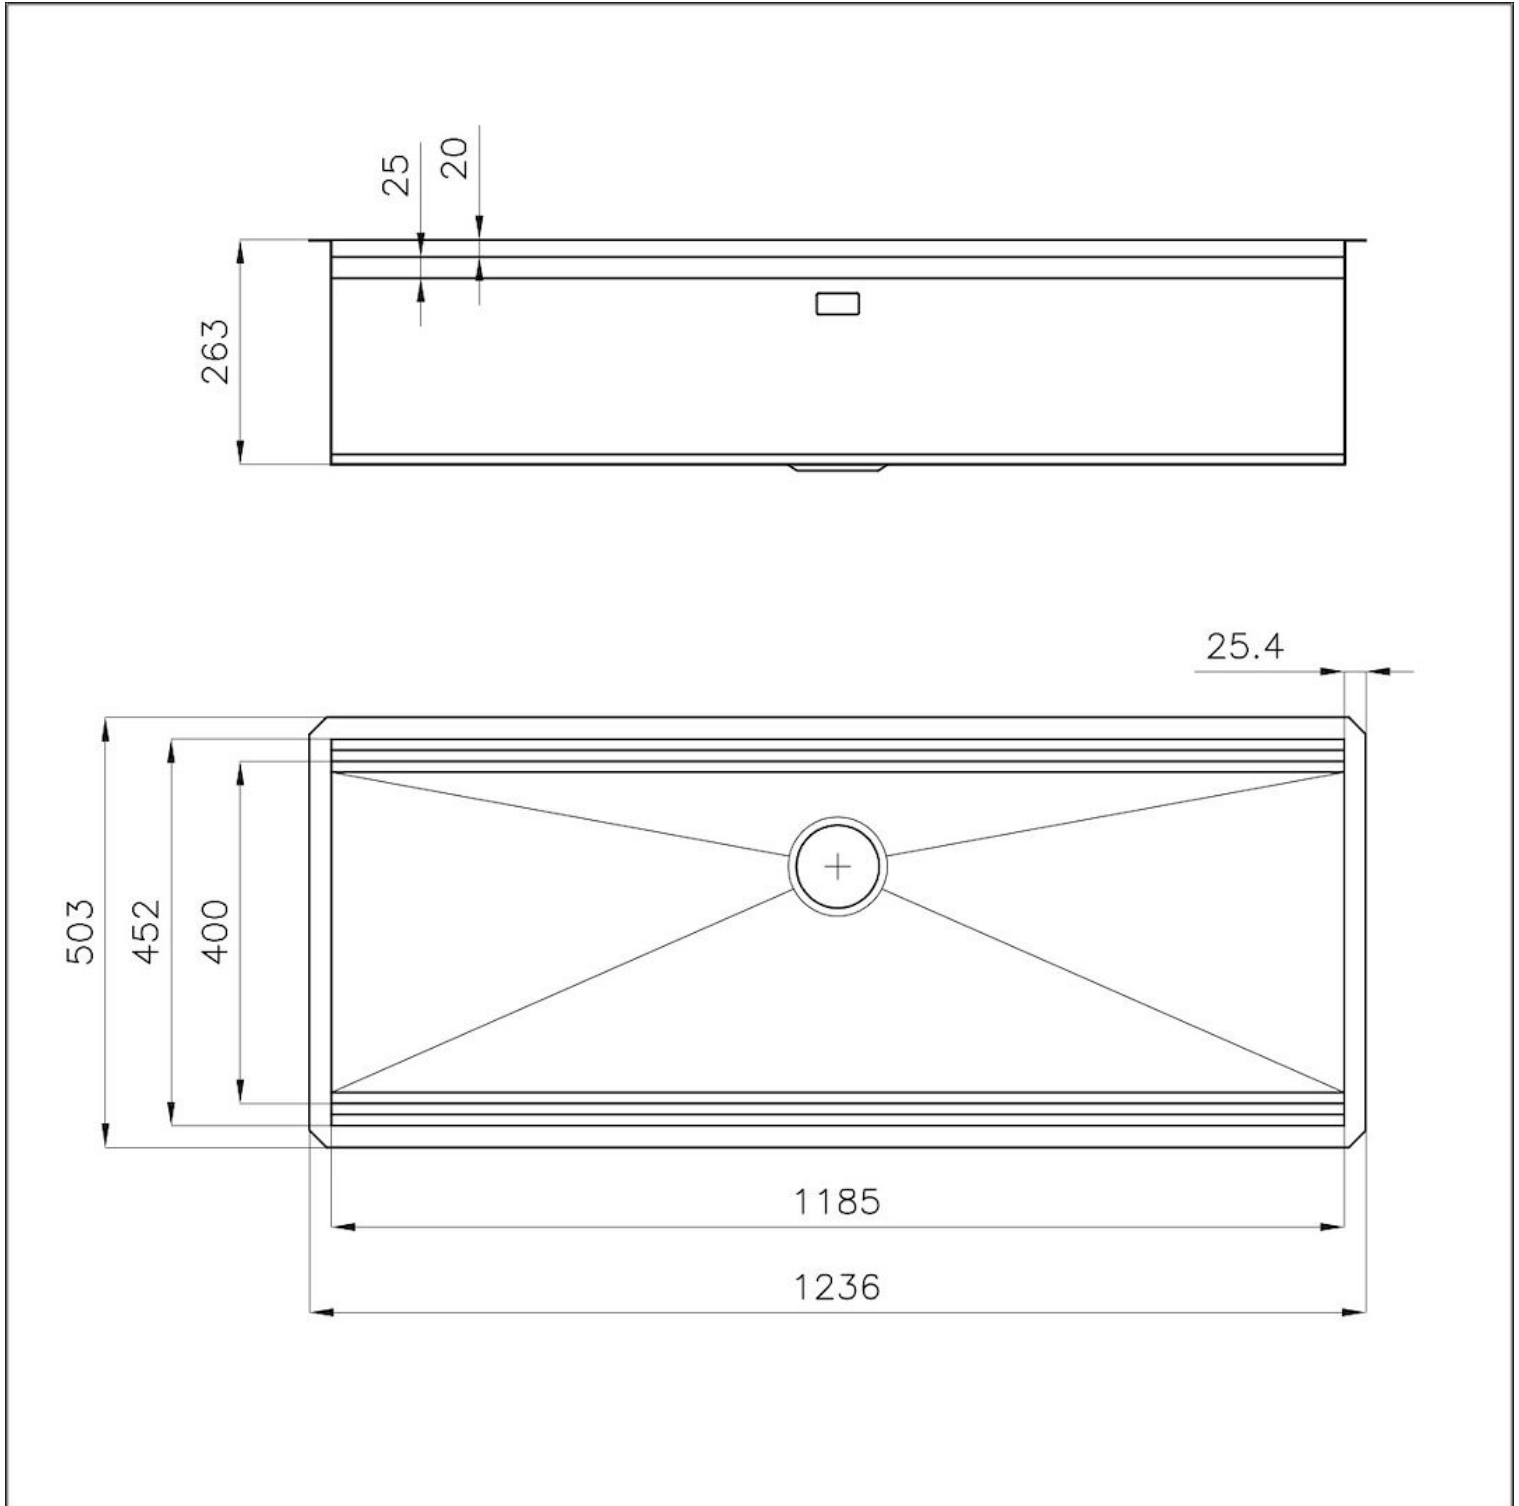

Perimetral overflow

The overflow is always a security on the Foster sinks that prevents the overflow of water in case of oversights. The perimeter drain solution improves aesthetics thanks to its square and essential shape.

TECHNICAL DATA