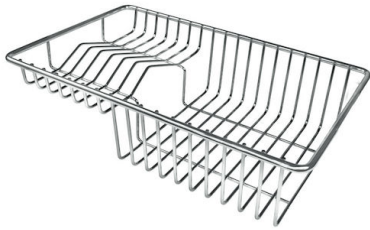

2 Bowls set

3 Bottles-holder set

3 Bottles-holder set

3 Bowls set

3 Bowls set

4 Spices-holder set

4 Spices-holder set

Glass chopping board

Graters kit with ring-holder and food collection tray

HDPE + Black Twin chopping board

HPDE Twin chopping board

Kit bowl Ø30 cm with bamboo support

Kit multi-bowl

Knives-holder

Stainless steel perforated tray

Stainless steel plate rack

Steel tray

Walnut-wood chopping board

White bowl

RECOMMENDED PAIRINGS

Cooker hob KE Induction

Cooker hob Milanello Copper

Mixer Tap Omega Copper