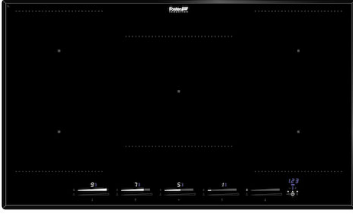

Stainless steel plate rack

Steel tray

Walnut-wood chopping board

White bowl

RECOMMENDED PAIRINGS

Cooker hob KE Induction

Cooker hob Milanello Copper

Mixer Tap Omega Copper