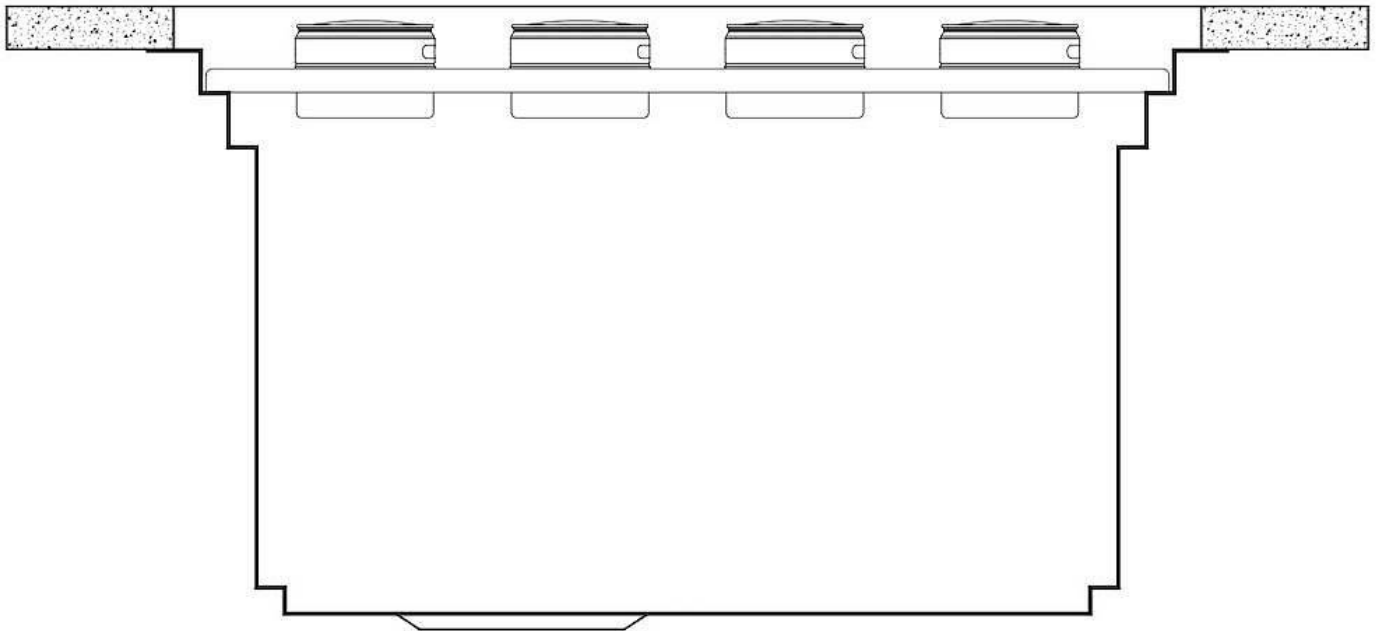

Happy Hour Level 2

Compatible accessories/Accessori compatibili:

8100 600
8100 620
8100 621
8100 622
8100 628
8642 000