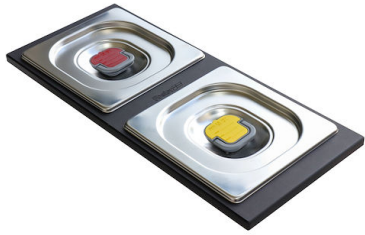

8100 627

Happy Hour Level 2

Compatible accessories/Accessori compatibili:

8100 600
8100 620
8100 621
8100 622
8100 628
8642 000

Happy Hour Level 3

Compatible accessories/Accessori compatibili:

8644	101
8153	100
8631	300
8200	002
8200	601
8100	623
8100	624

Happy Hour Level 4

Compatible accessories/Accessori compatibili:

8100 600

GALLERY

EQUIPMENT

Bamboo chopping board

Black grid

OPTIONAL ACCESSORIES

2 Bowls set

3 Bottles-holder set

3 Bottles-holder set

3 Bowls set

3 Bowls set

4 Spices-holder set

4 Spices-holder set

Glass chopping board