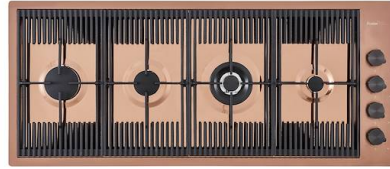

Stainless steel plate rack

Steel tray

Walnut-wood chopping board

White bowl

RECOMMENDED PAIRINGS

Cooker hob KE Induction

Cooker hob Milanello Copper

Mixer Tap Omega Copper