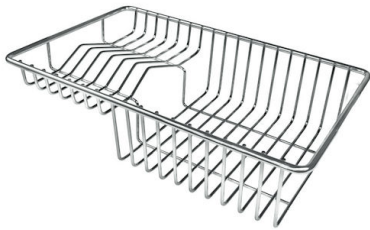

Triple recess - sliding accessories

The Foster Milano sink has an ingenious design that makes it simple to use a large set of optional accessories. On the topmost supporting step, the innovative Black grids slide, creating a large and practical surface to rinse food and crockery. The second step is meant to support and allow the sliding of a complete combination of accessories, which make some operations practical and safe: rinse, drain, slice, grate... everything can be done inside the sink. The third supporting step is on the bottom of the bowl. On this step one can rest the Black grids, making it possible to rinse foodstuffs without their coming in contact with the bottom of the sink, which may be dirty.

TECHNICAL DATA

Milanello Optional accessories / Accessori opzionali

The "rails" system makes it possible to use a combination of numerous accessories. Grids, chopping boards, utensils' ranging system, bowls and containers of different dimensions can be alternated in the workspace with a simple gesture, and can easily be stacked, in order to be on hand at all times.

Compatible accessories/Accessori compatibili:

8100 602

Lavello MILANELLO cod. 1043/05*

GALLERY

EQUIPMENT

Black grid Milanello
8100 602

Space Push automatic waste fitting
- PP
8407 116

OPTIONAL ACCESSORIES

HDPE Chopping board
8657 001

HPDE Twin chopping board
8644 101

Stainless steel perforated tray
8156 000

Stainless steel plate rack
8100 303

* only in combination with the accessory
8644 101

Glass chopping board
8631 300