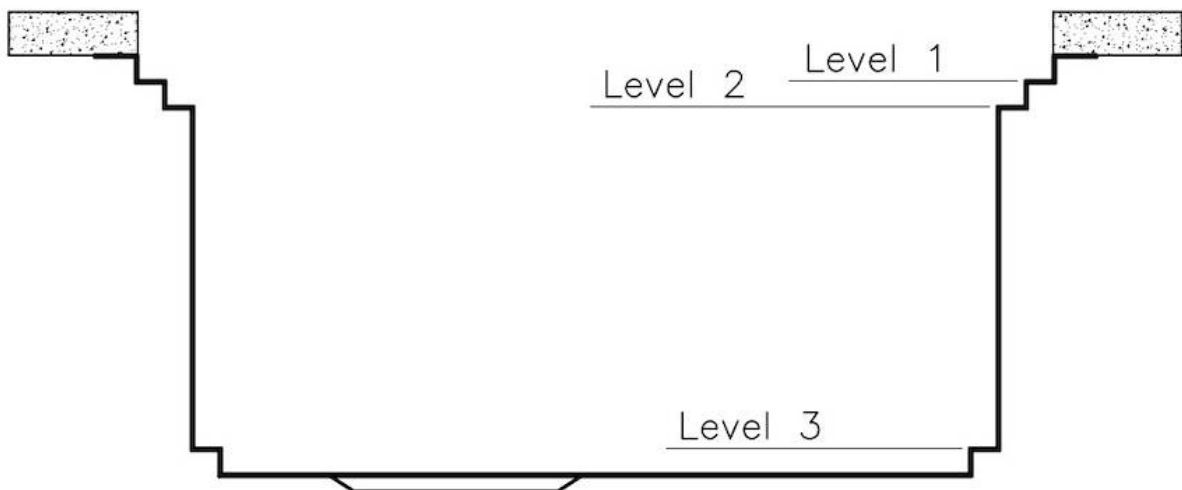

Milanello Optional accessories / Accessori opzionali

The "rails" system makes it possible to use a combination of numerous accessories. Grids, chopping boards, utensils' ranging system, bowls and containers of different dimensions can be alternated in the workspace with a simple gesture, and can easily be stacked, in order to be on hand at all times.

Il sistema di "corsie" rende possibile l'utilizzo combinato di innumerevoli accessori. Griglie, taglieri, portautensili, vaschette e contenitori di varie dimensioni si alternano nella zona di lavoro con un semplice gesto e possono essere impilati, sempre a portata di mano.