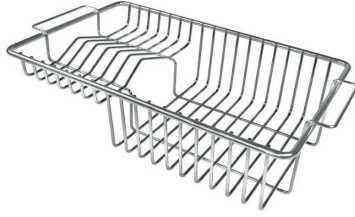

## EQUIPMENT

Black grid Milanello

## OPTIONAL ACCESSORIES

HPDE Chopping board

HPDE Twin chopping board

Iroko-wood twin chopping board

Stainless steel colander

Stainless steel perforated tray

Stainless steel plate rack

Stainless steel plate rack