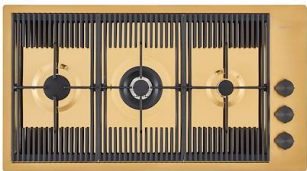

RECOMMENDED PAIRINGS

Cooker hob Milanello Gold