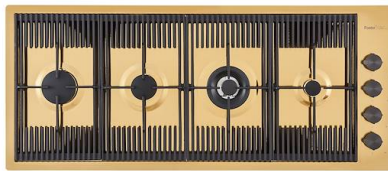

Cooker hob Milanello Gold