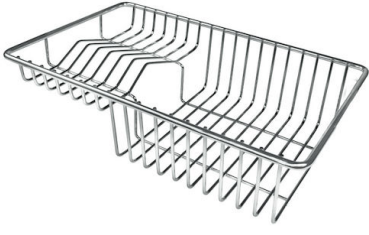

## EQUIPMENT

Black grid Milanello

## OPTIONAL ACCESSORIES

HPDE Chopping board

HPDE Twin chopping board

Iroko-wood twin chopping board

Stainless steel colander

Stainless steel perforated tray

Stainless steel plate rack

Stainless steel plate rack

Stainless steel Plate rack

Walnut-wood chopping board

Glass chopping board

Graters kit with ring-holder and food collection tray

Stainless steel perforated tray

**WARNING:**

The accessories 8159101, 8100303,8151000 are only usable in combination with 8644101