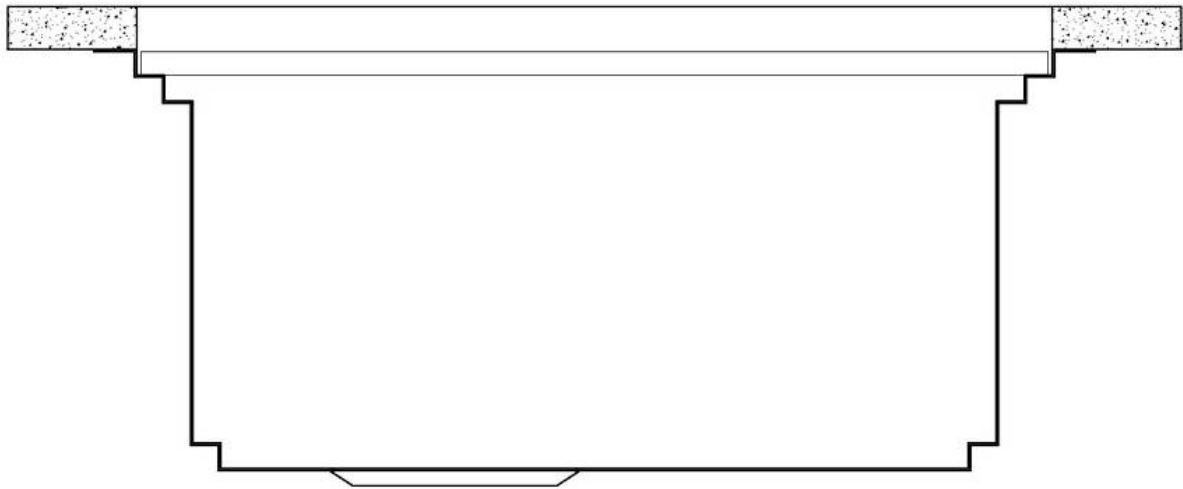

Milanello Level 1

Compatible accessories/Accessori compatibili:

8100 602
8631 300
8642 003
8644 004
8644 101
8657 001