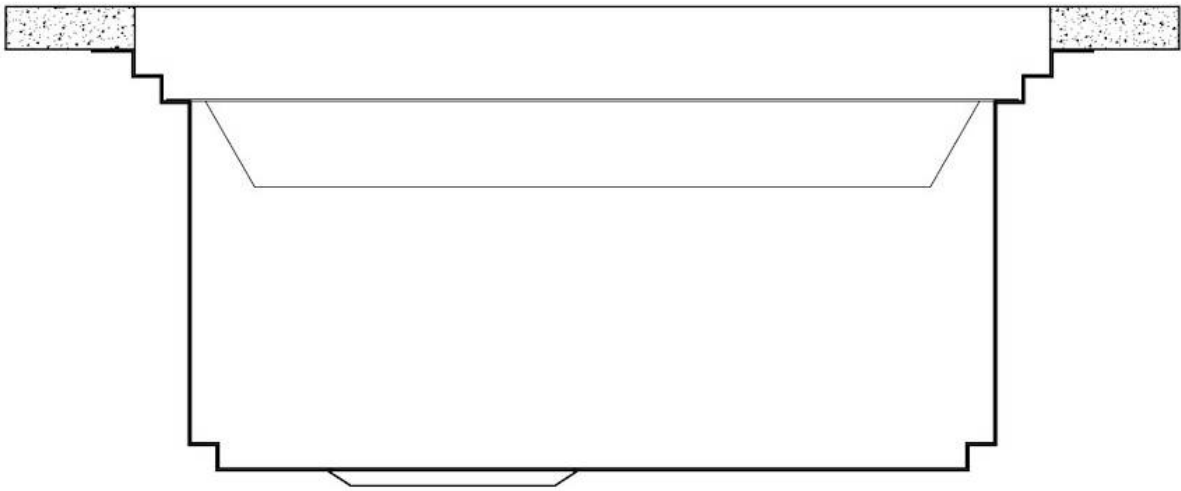

Milanello Level 2

Compatible accessories/Accessori compatibili:

8100 306
8156 000