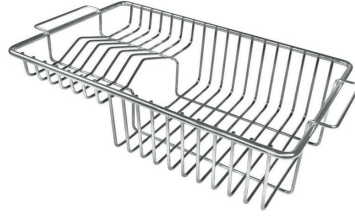

## EQUIPMENT

Black grid Milanello

## OPTIONAL ACCESSORIES

HPDE Chopping board

HPDE Twin chopping board

Iroko-wood twin chopping board

Stainless steel colander

Stainless steel perforated tray

Stainless steel plate rack

Stainless steel plate rack