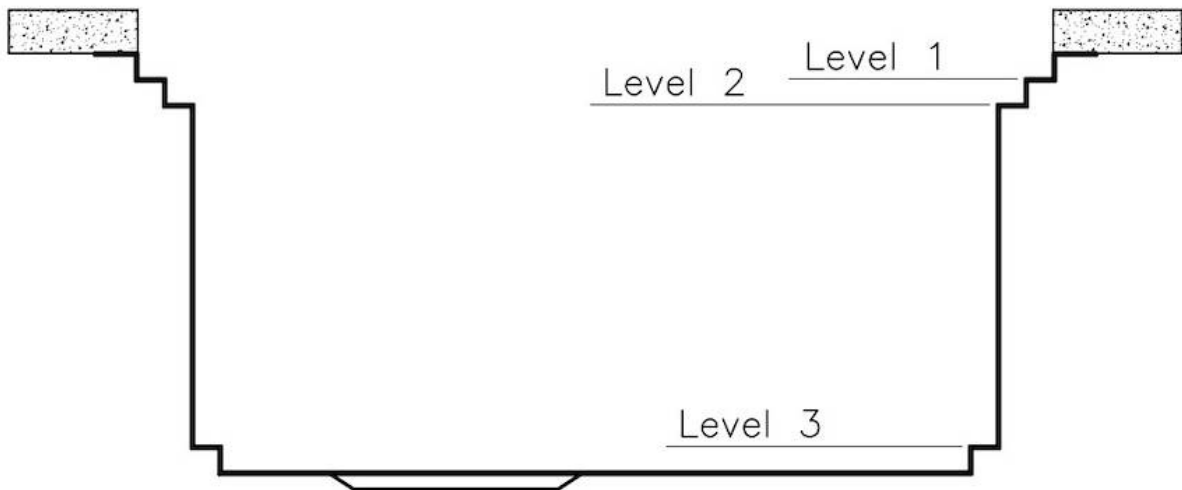

Milanello Optional accessories / Accessori opzionali

The "rails" system makes it possible to use a combination of numerous accessories. Grids, chopping boards, utensils' ranging system, bowls and containers of different dimensions can be alternated in the workspace with a simple gesture, and can easily be stacked, in order to be on hand at all times.

Il sistema di "corsie" rende possibile l'utilizzo combinato di innumerevoli accessori. Griglie, taglieri, portautensili, vaschette e contenitori di varie dimensioni si alternano nella zona di lavoro con un semplice gesto e possono essere impilati, sempre a portata di mano.