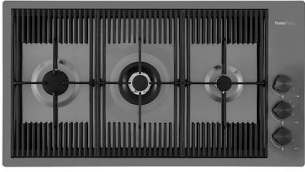

RECOMMENDED PAIRINGS

Cooker hob Milanello Gun Metal