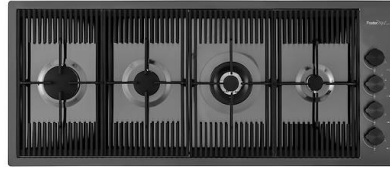

Cooker hob Milanello Gun Metal

Mixer Tap Milanello