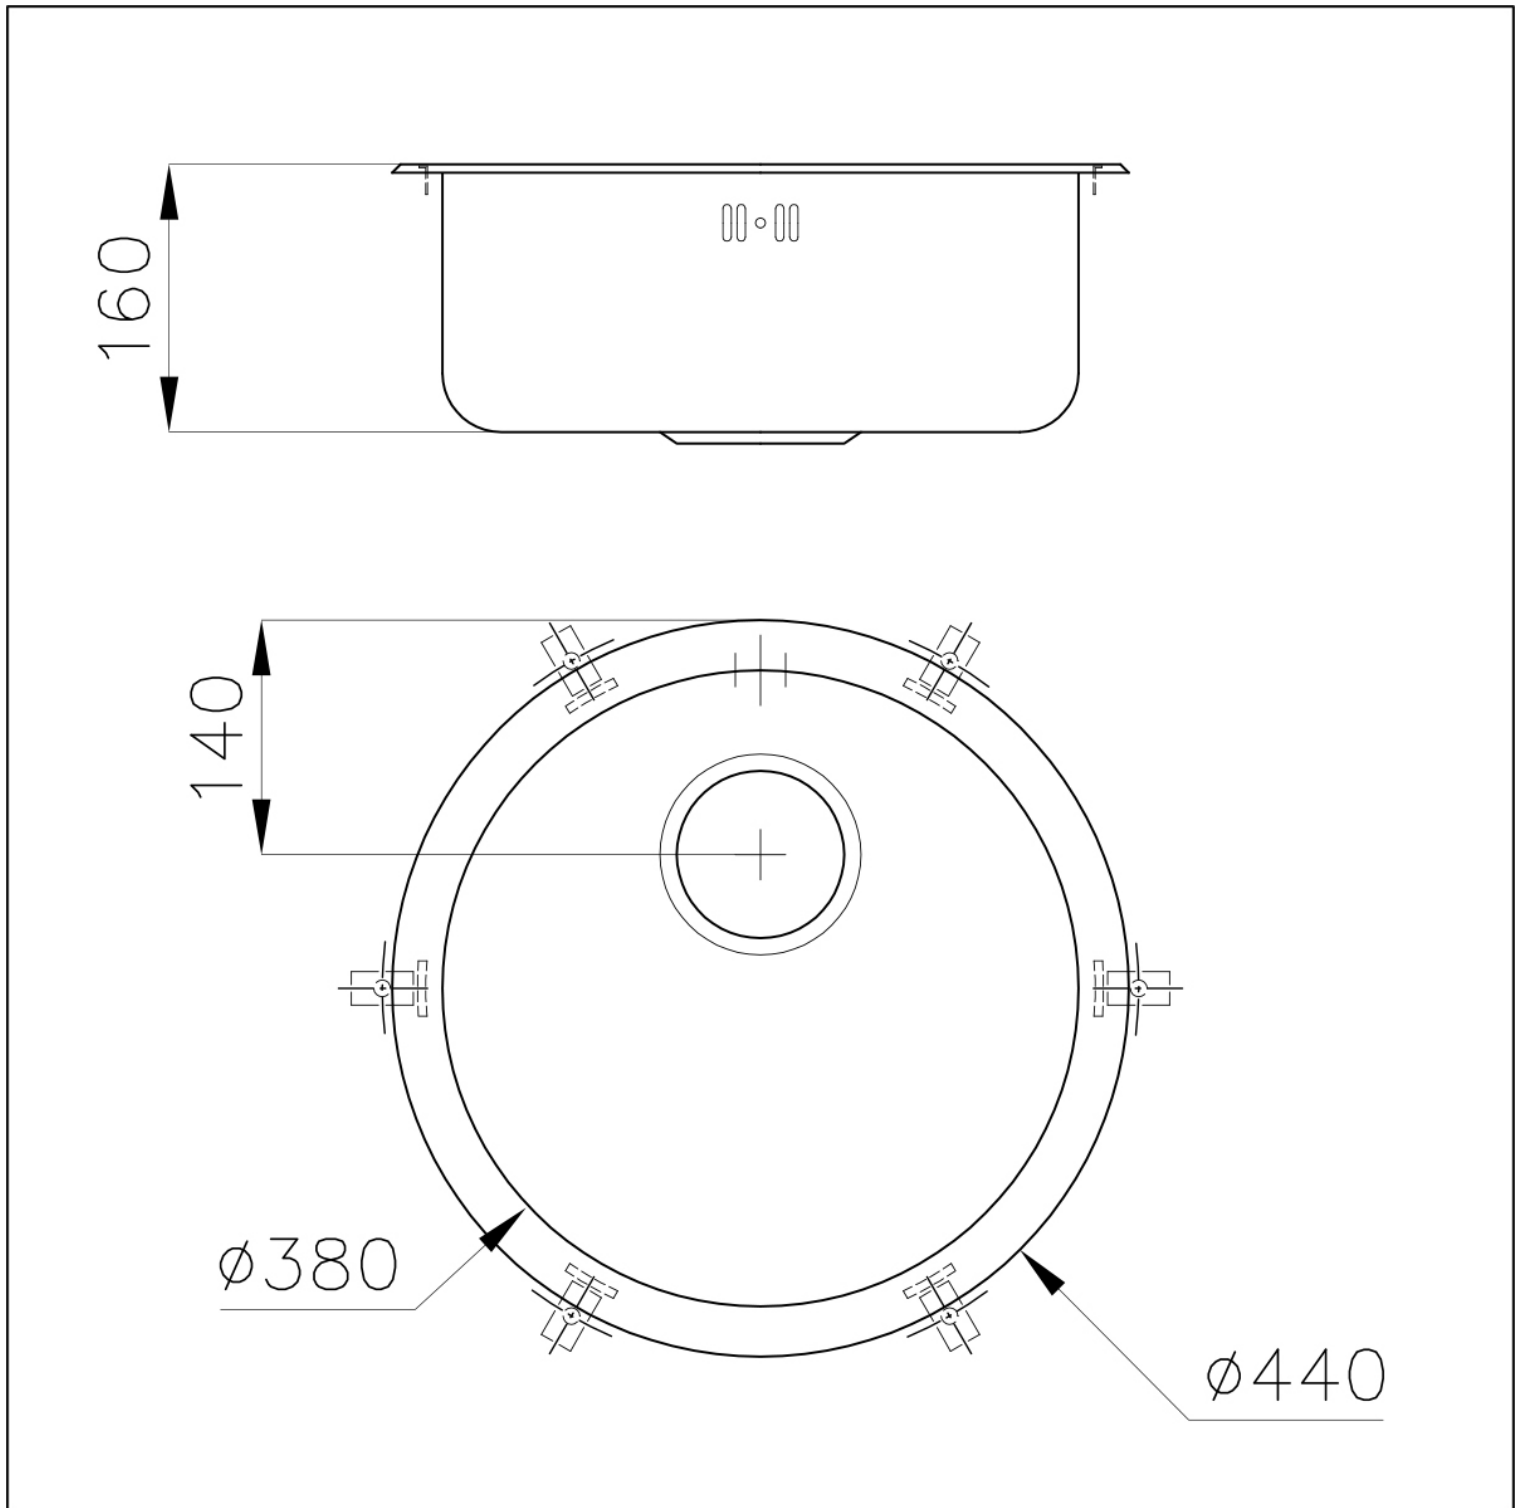

TECHNICAL DATA