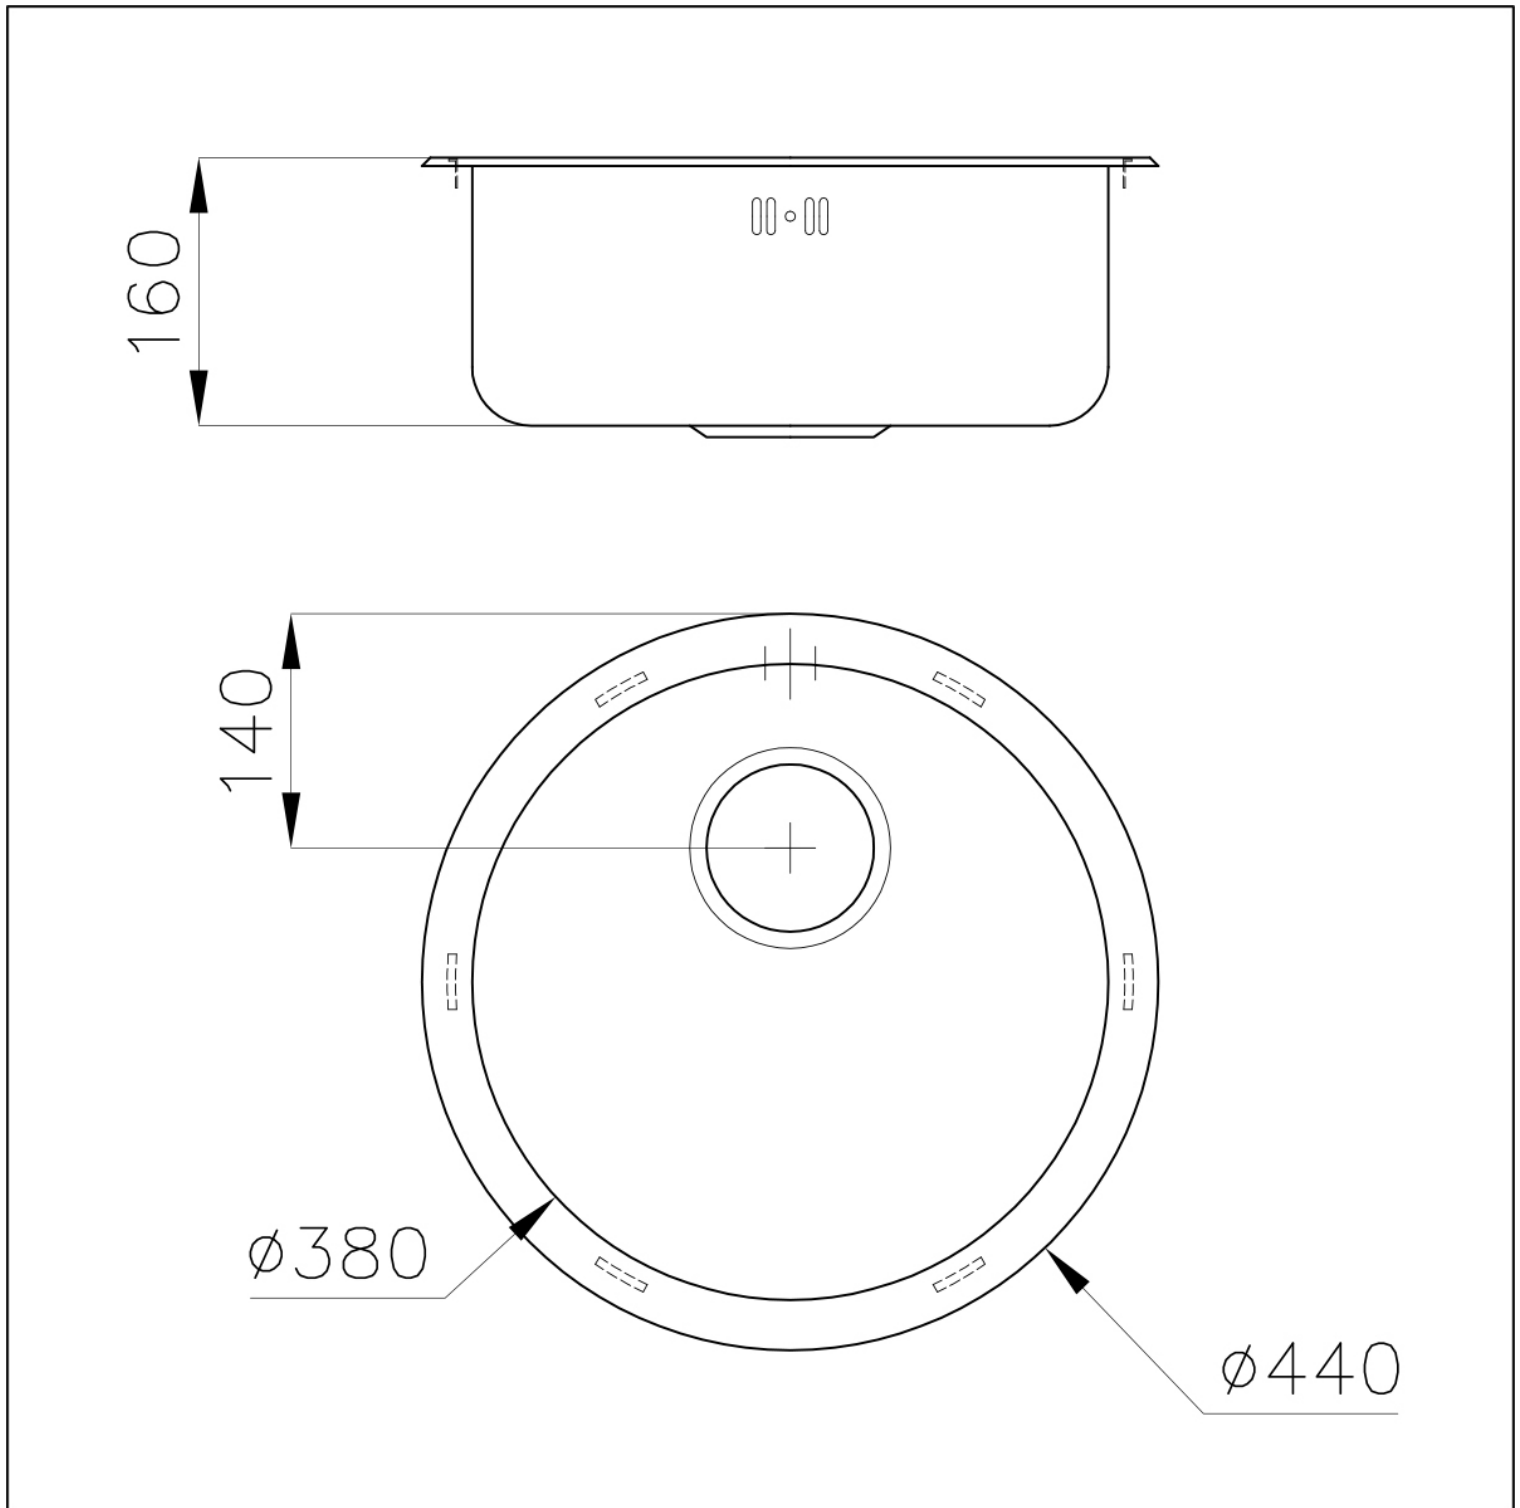

TECHNICAL DATA