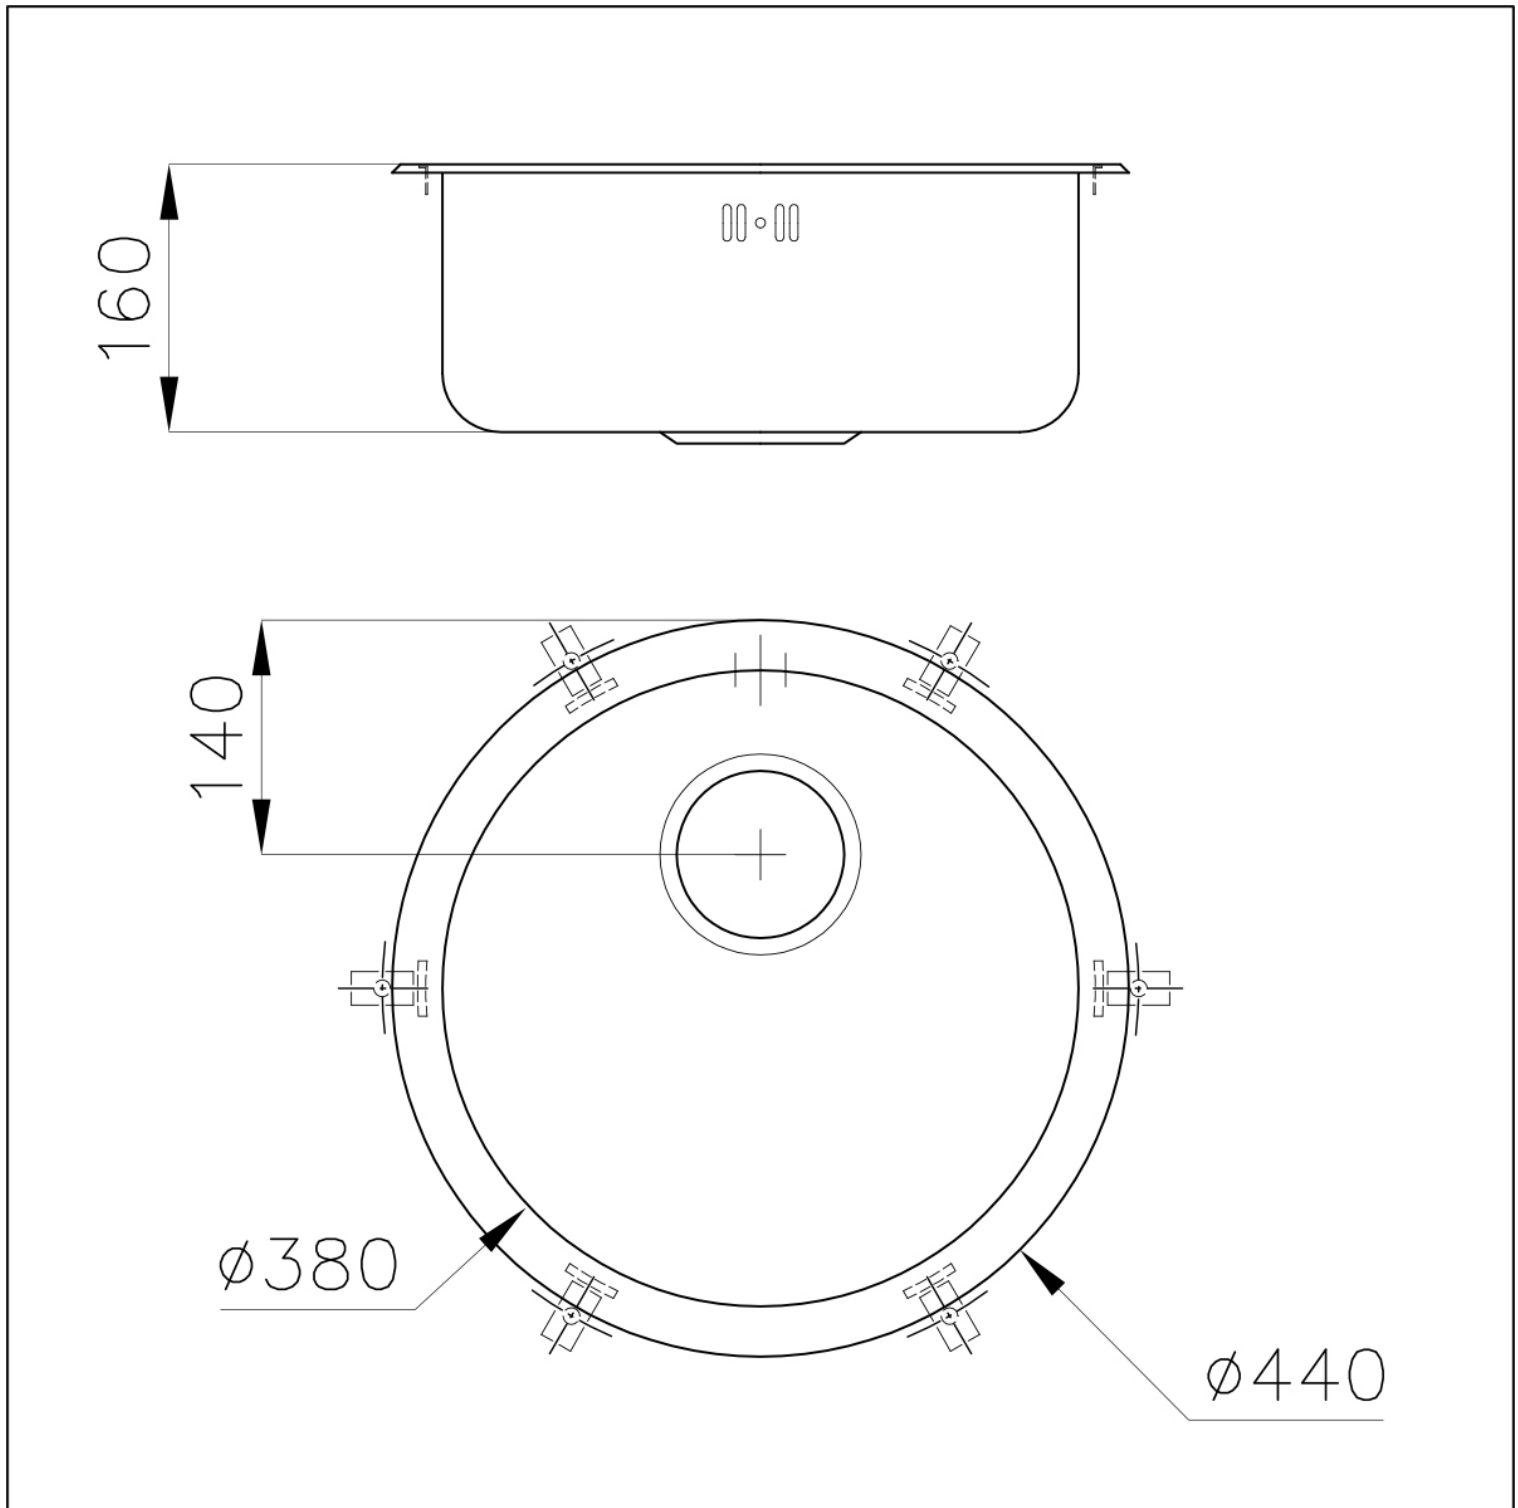

TECHNICAL DATA