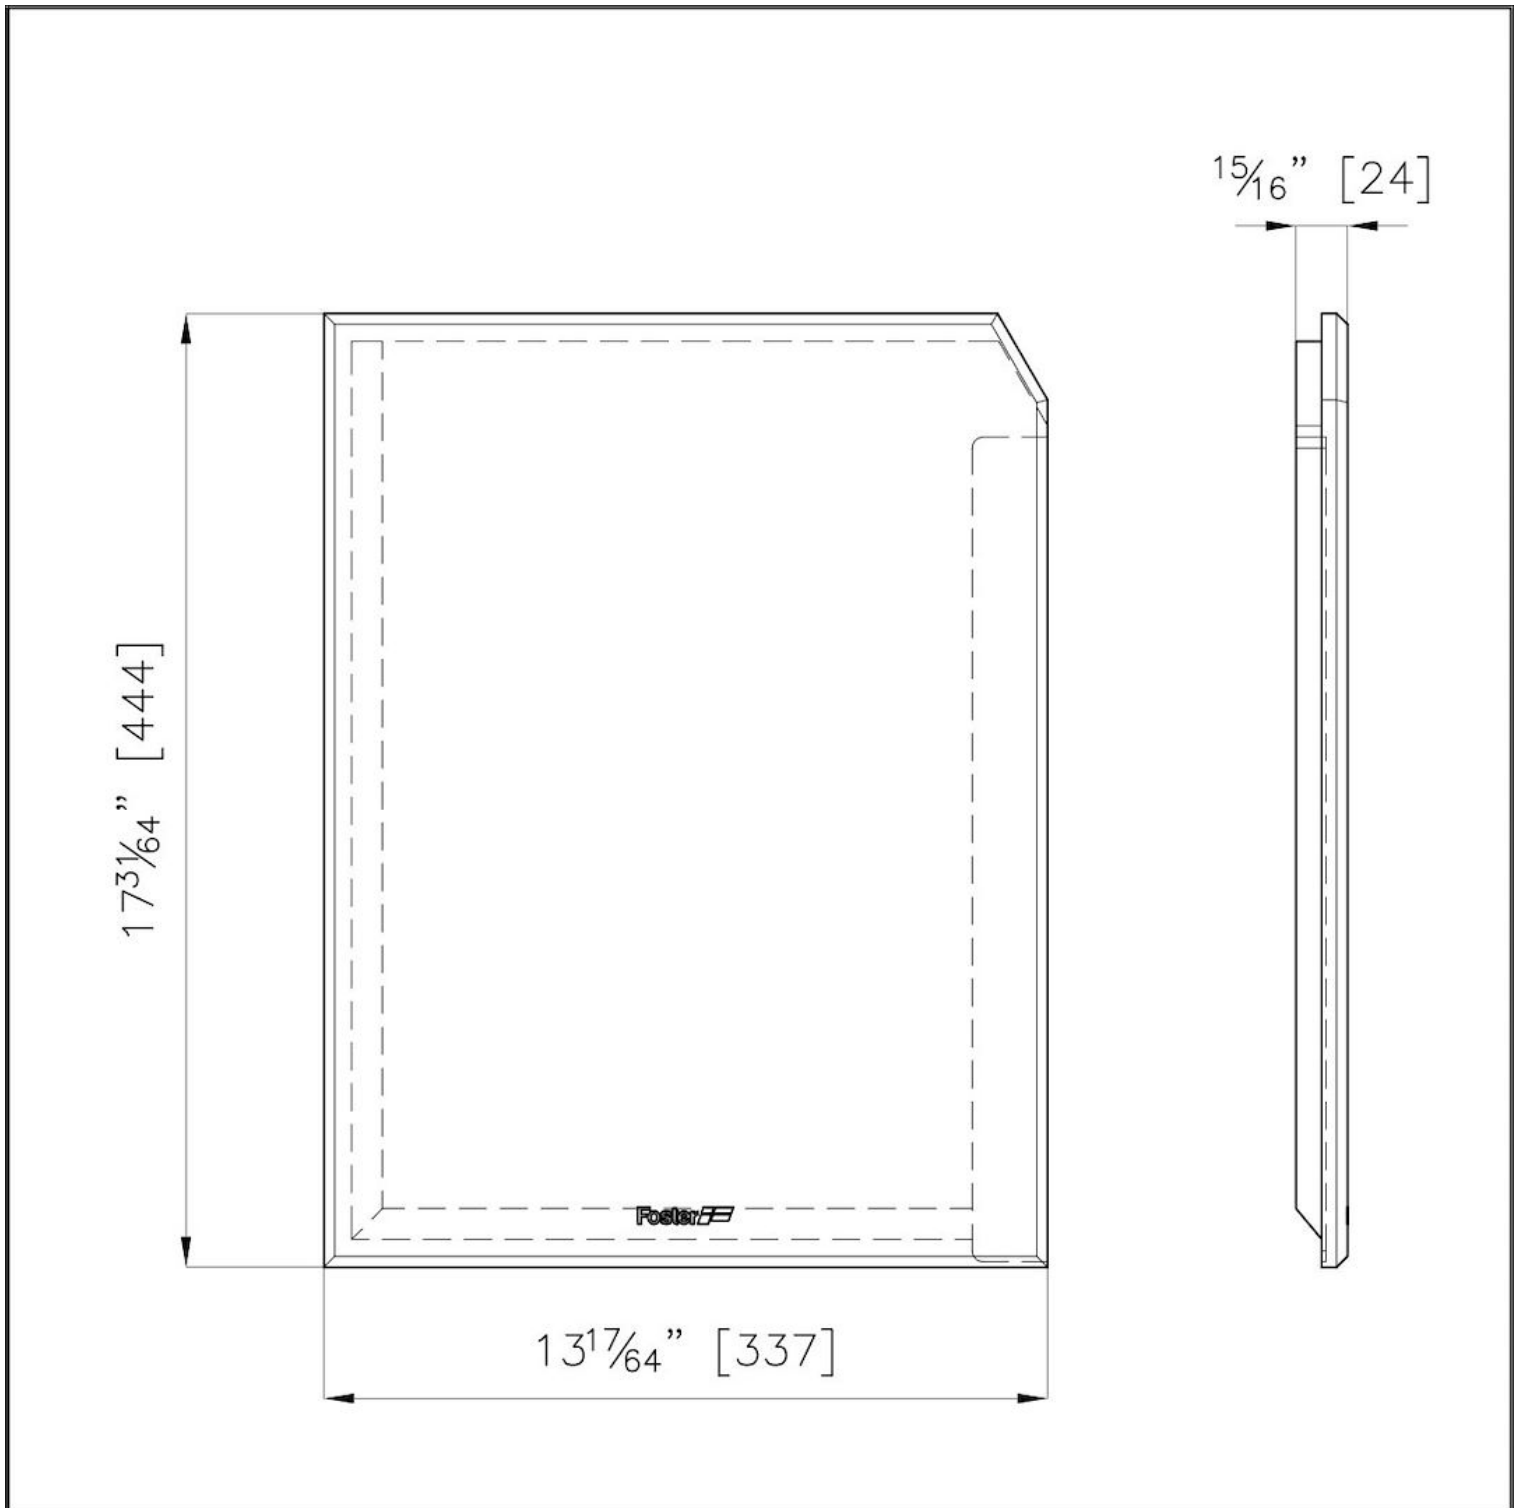

TECHNICAL DATA