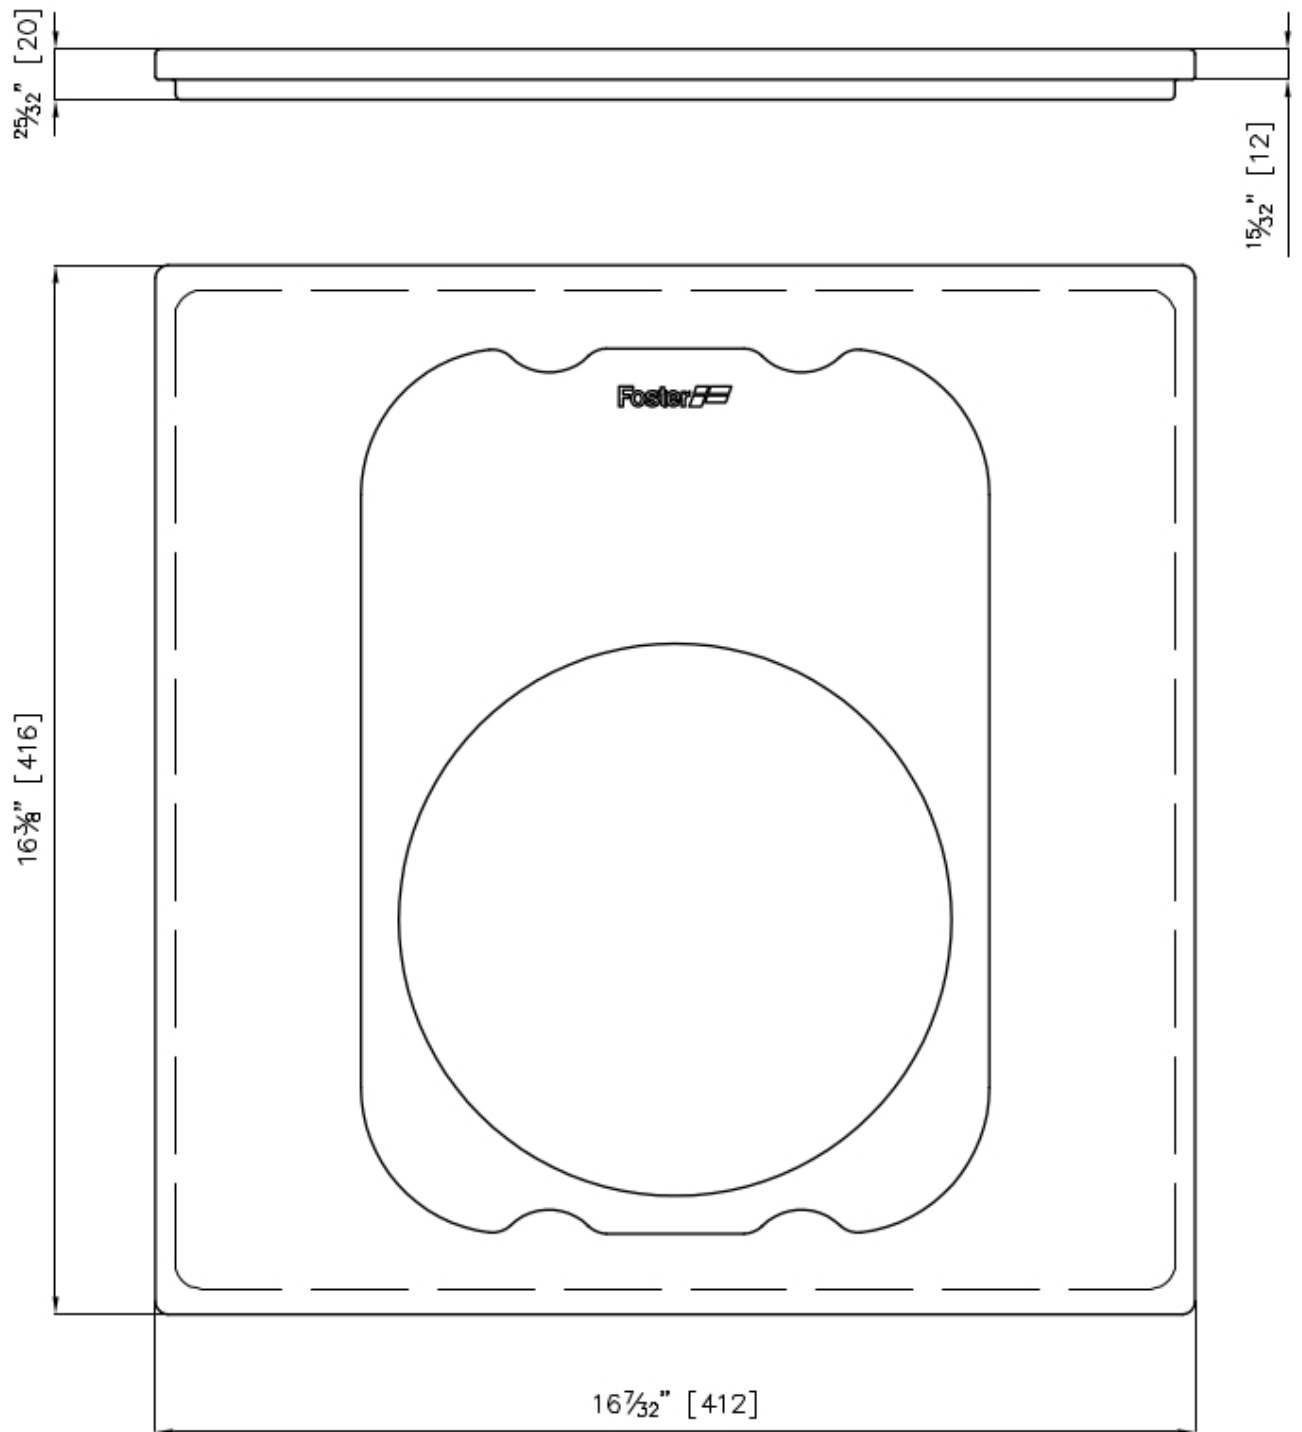

Chopping board

Accessories

Code: 8644 034

DETAILS

Material Iroko Wood

Sink accessories Wooden cutting boards

Dimensions 41,2x41,6 cm
16 ⁷/₃₂"x16 ³/₈"

TECHNICAL DATA