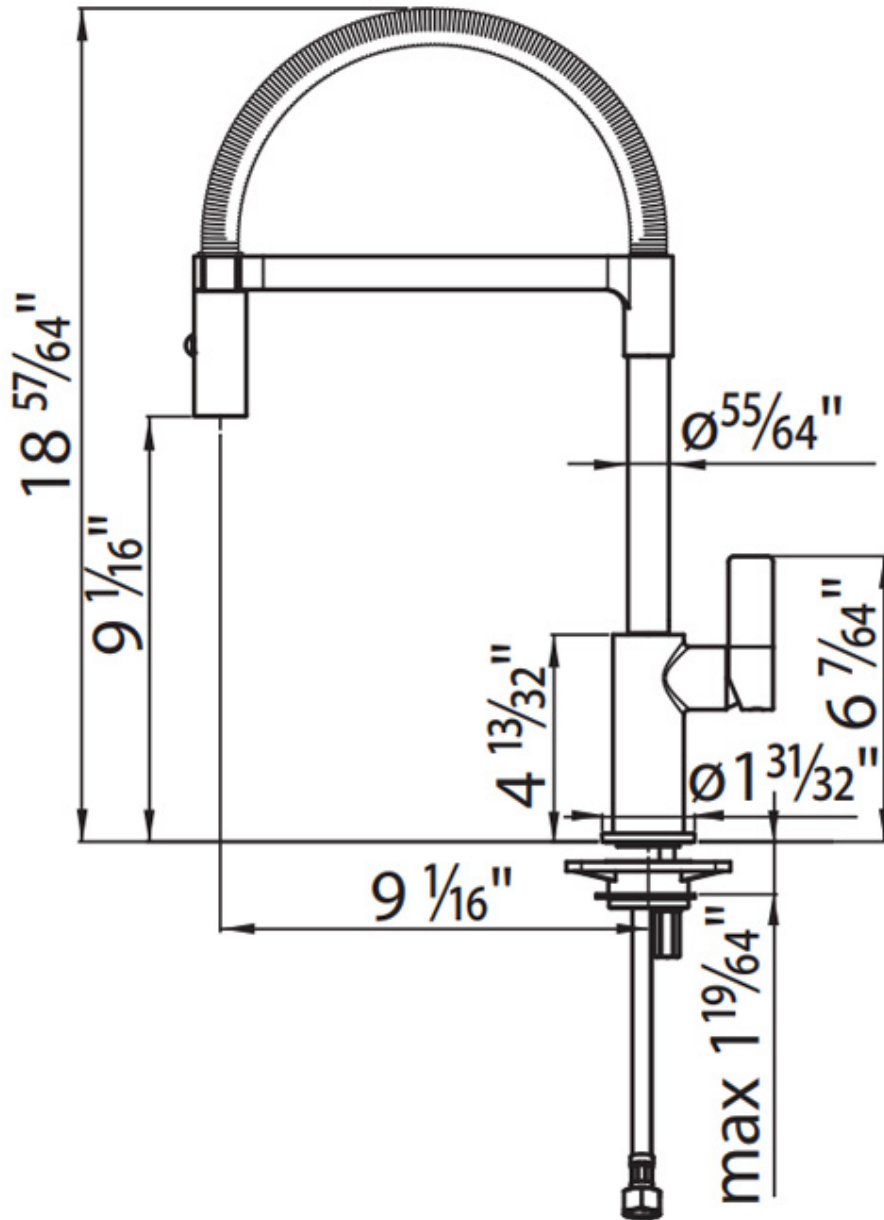

## Faucet Salina - 8487 \*05

Faucets

Code: 8487 -05

**8487 005 Polished finish**

**8487 105 Satin finish**

**Single lever faucet with rotating barrel and flexible double jet shower**

Hole for tap's building-in:  $\varnothing 1 \frac{3}{8}$ "

Built-in base:  $\varnothing 1 \frac{31}{32}$ "

Rotating angle: 360°

Ceramic disc cartridge

Max worktop thickness:  $1 \frac{19}{64}$ "

Rear encumbrance of control leverage:  $\frac{3}{8}$ "

Strengthening plate included

## TECHNICAL DATA