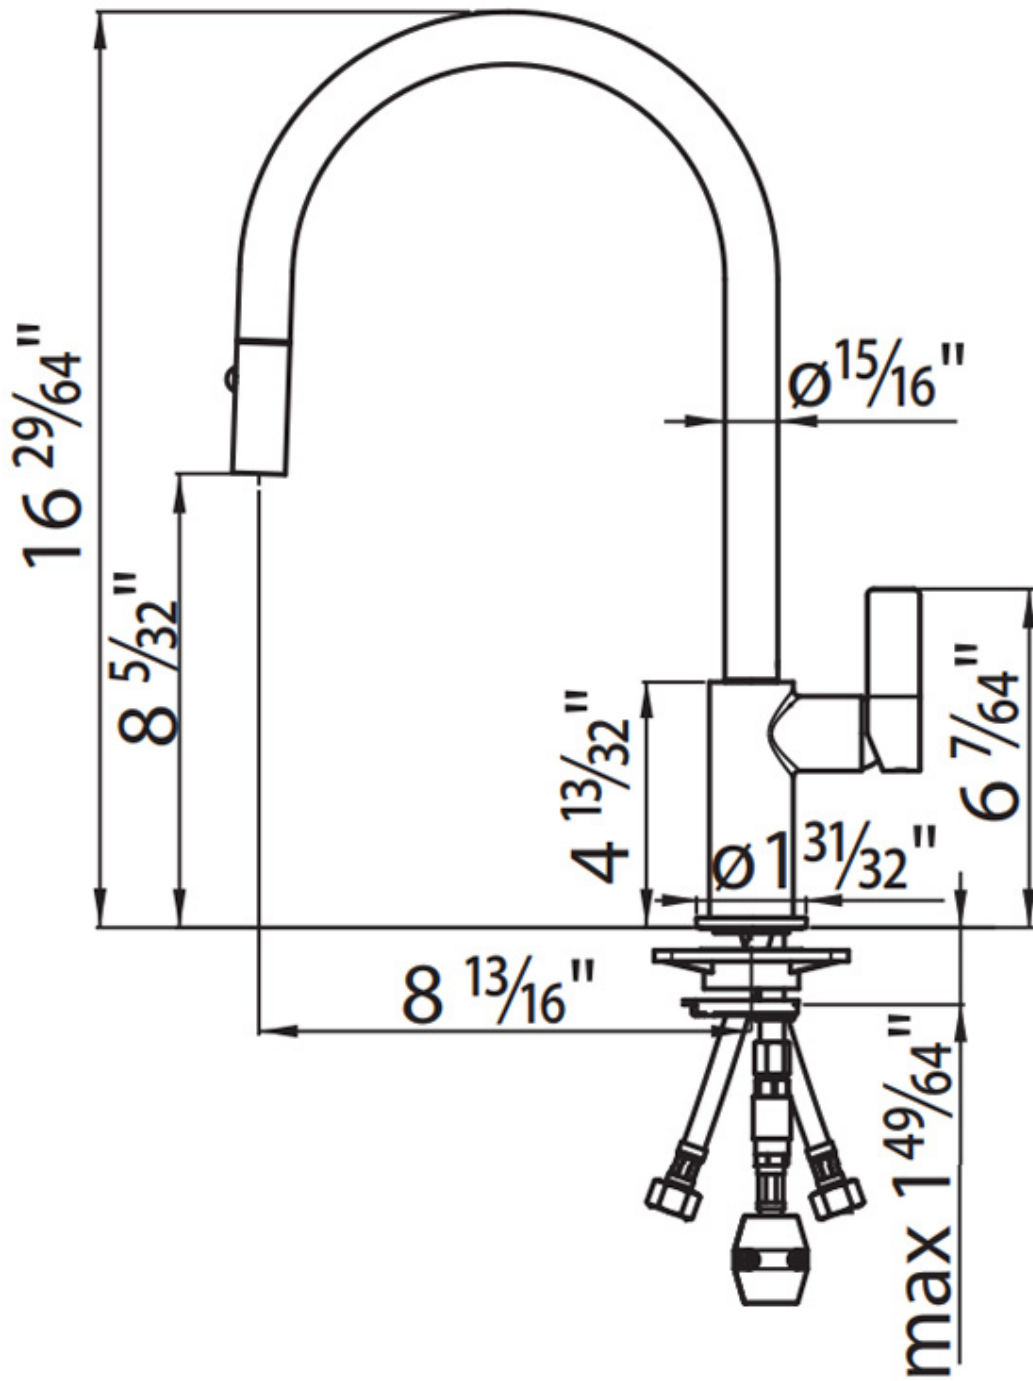

Faucet Capri - 8467 *05

Faucets

Code: 8467 -05

8467 005 Polished finish

8467 105 Satin finish

Single lever faucet with rotating barrel and extactable double jet shower.

Hole for tap's building-in: $\varnothing 1 \frac{3}{8}$ "

Built-in base: $\varnothing 1 \frac{31}{32}$ "

Rotating angle: 180°

Ceramic disc cartridge

Max worktop thickness: $1 \frac{49}{64}$ "

Rear encumbrance of control leverage: $\frac{3}{8}$ "

Strengthening plate included

TECHNICAL DATA

GALLERY