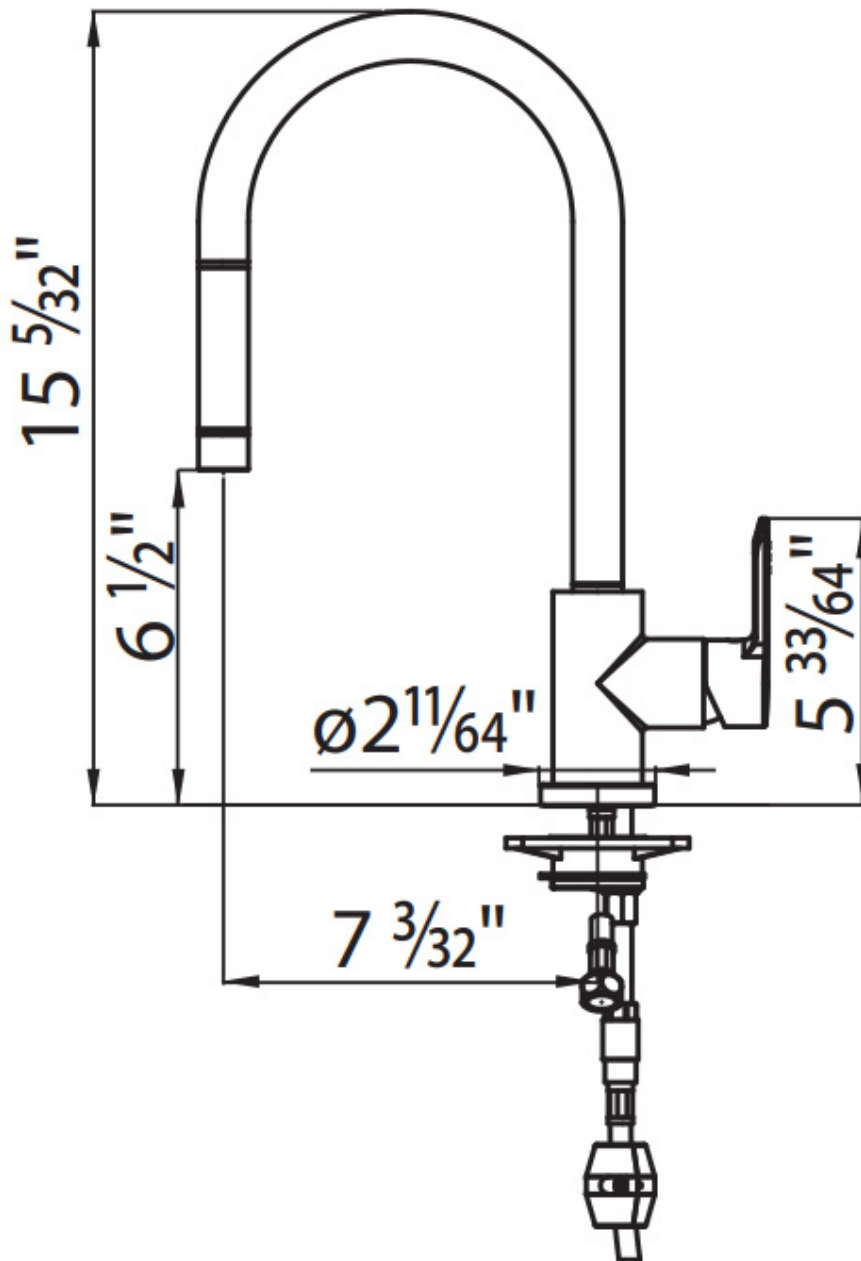

---

Mixer hole  $\varnothing 1 \frac{3}{8}''$

---

Max worktop thickness  $2 \frac{2}{16}''$

---

Mixer type Single lever faucet with rotating barrel and extractable shower

---

**Notes:** Strengthening plate included

### FEATURES

Rotating angle

All the taps have a wide angle of rotation. Some models even permit a full 360° rotation.

Strengthening plate

Foster's mixer taps are equipped with the strengthening plate that offers perfect stability on any sink.

## TECHNICAL DATA

## RECOMMENDED PAIRINGS

Milano Cooktop 5 burners

Sink Leonardo 33" x 20" – U/M