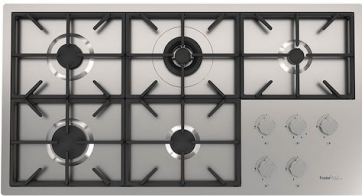

### FEATURES

Rotating angle

All the taps have a wide angle of rotation. Some models even permit a full 360° rotation.

Strengthening plate

Foster's mixer taps are equipped with the strengthening plate that offers perfect stability on any sink.

## RECOMMENDED PAIRINGS

Milano Cooktop 5 burners

Sink Leonardo 33" x 20" – U/M