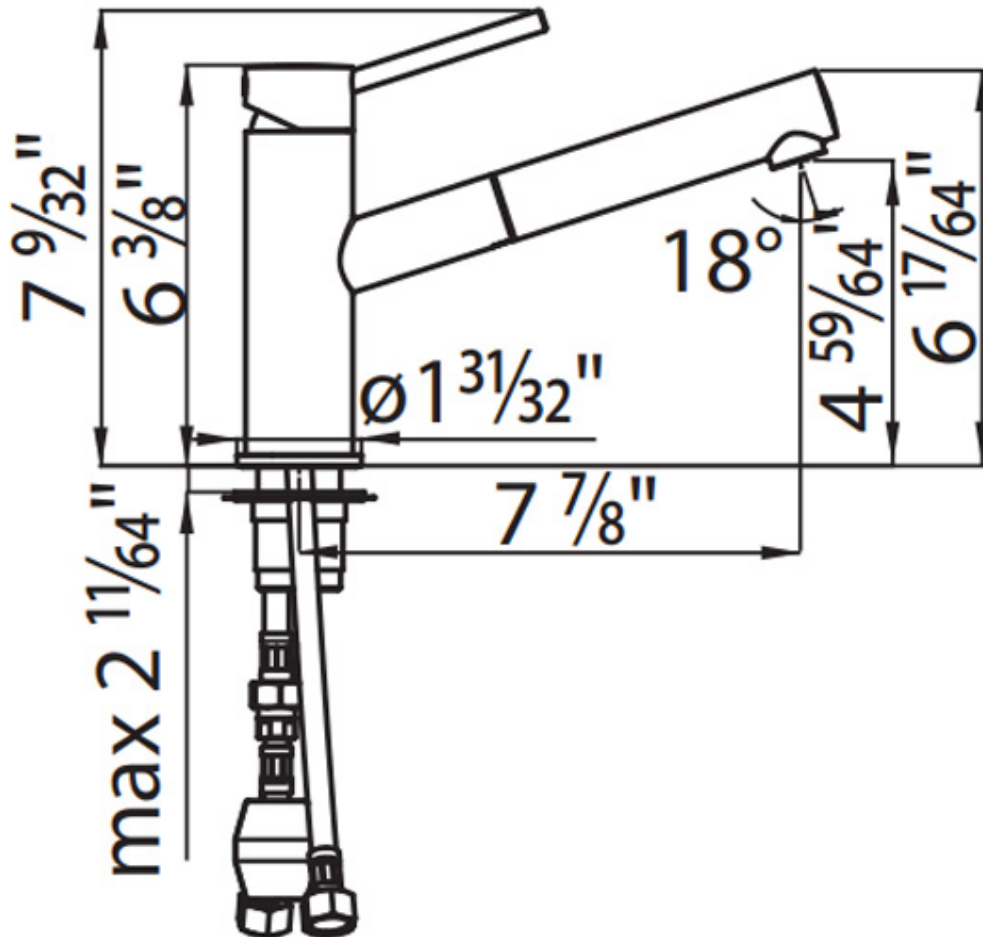

Faucet Elba

Faucets

Code: 8466 015

DETAILS

Texture Polished

Material Brass

Cartridge With ceramic discs

Rotating angle 140°

Mixer hole $\varnothing 1 \frac{3}{8}''$

Max worktop thickness $2 \frac{11}{64}''$

Mixer type Single lever mixer tap with rotating barrel and extractable shower head.

Notes: Strengthening plate included

FEATURES

Rotating angle

All the taps have a wide angle of rotation. Some models even permit a full 360° rotation.

Strengthening plate

Foster's mixer taps are equipped with the strengthening plate that offers perfect stability on any sink.

TECHNICAL DATA

GALLERY

RECOMMENDED PAIRINGS

Milano Cooktop 4 burners inLine

Sink Leonardo 20" x 20" – U/M