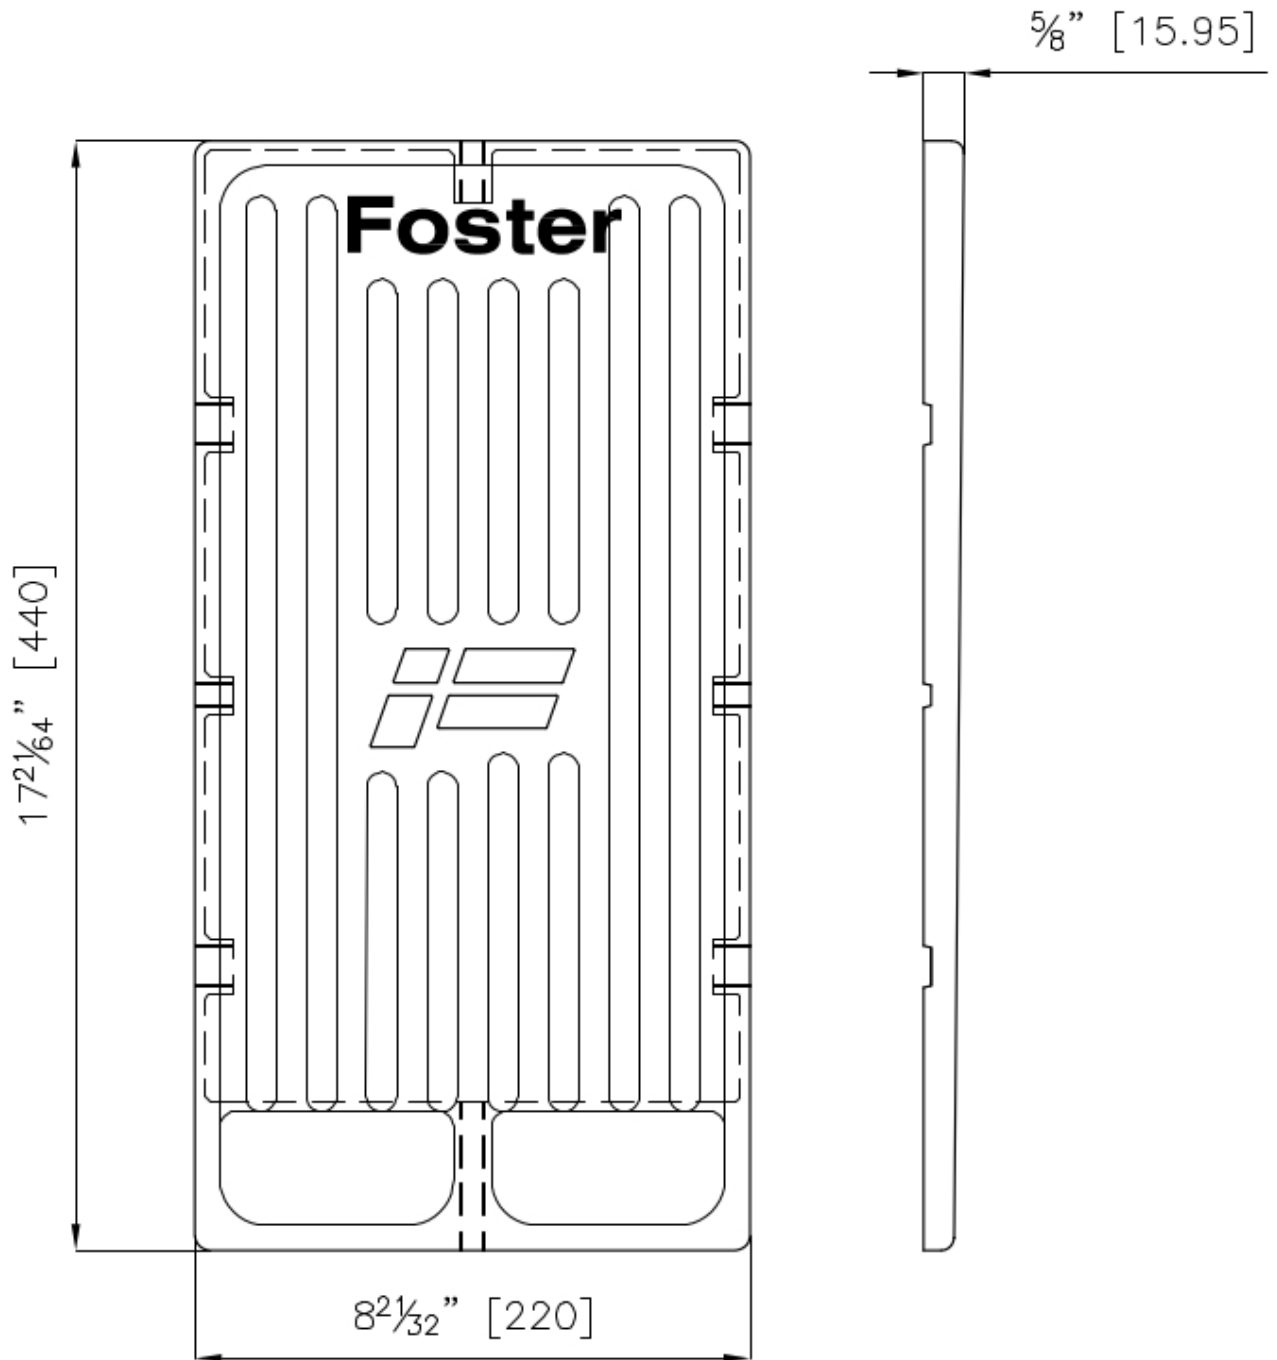

Cast Iron Grill

Accessories

Code: 8172 000

17 21/64" x 8 21/32" cast iron grill

DETAILS

Dimensions

22x44 cm
8 21/32"x17 21/64"

Type of accessory

Hob accessory

TECHNICAL DATA

GALLERY