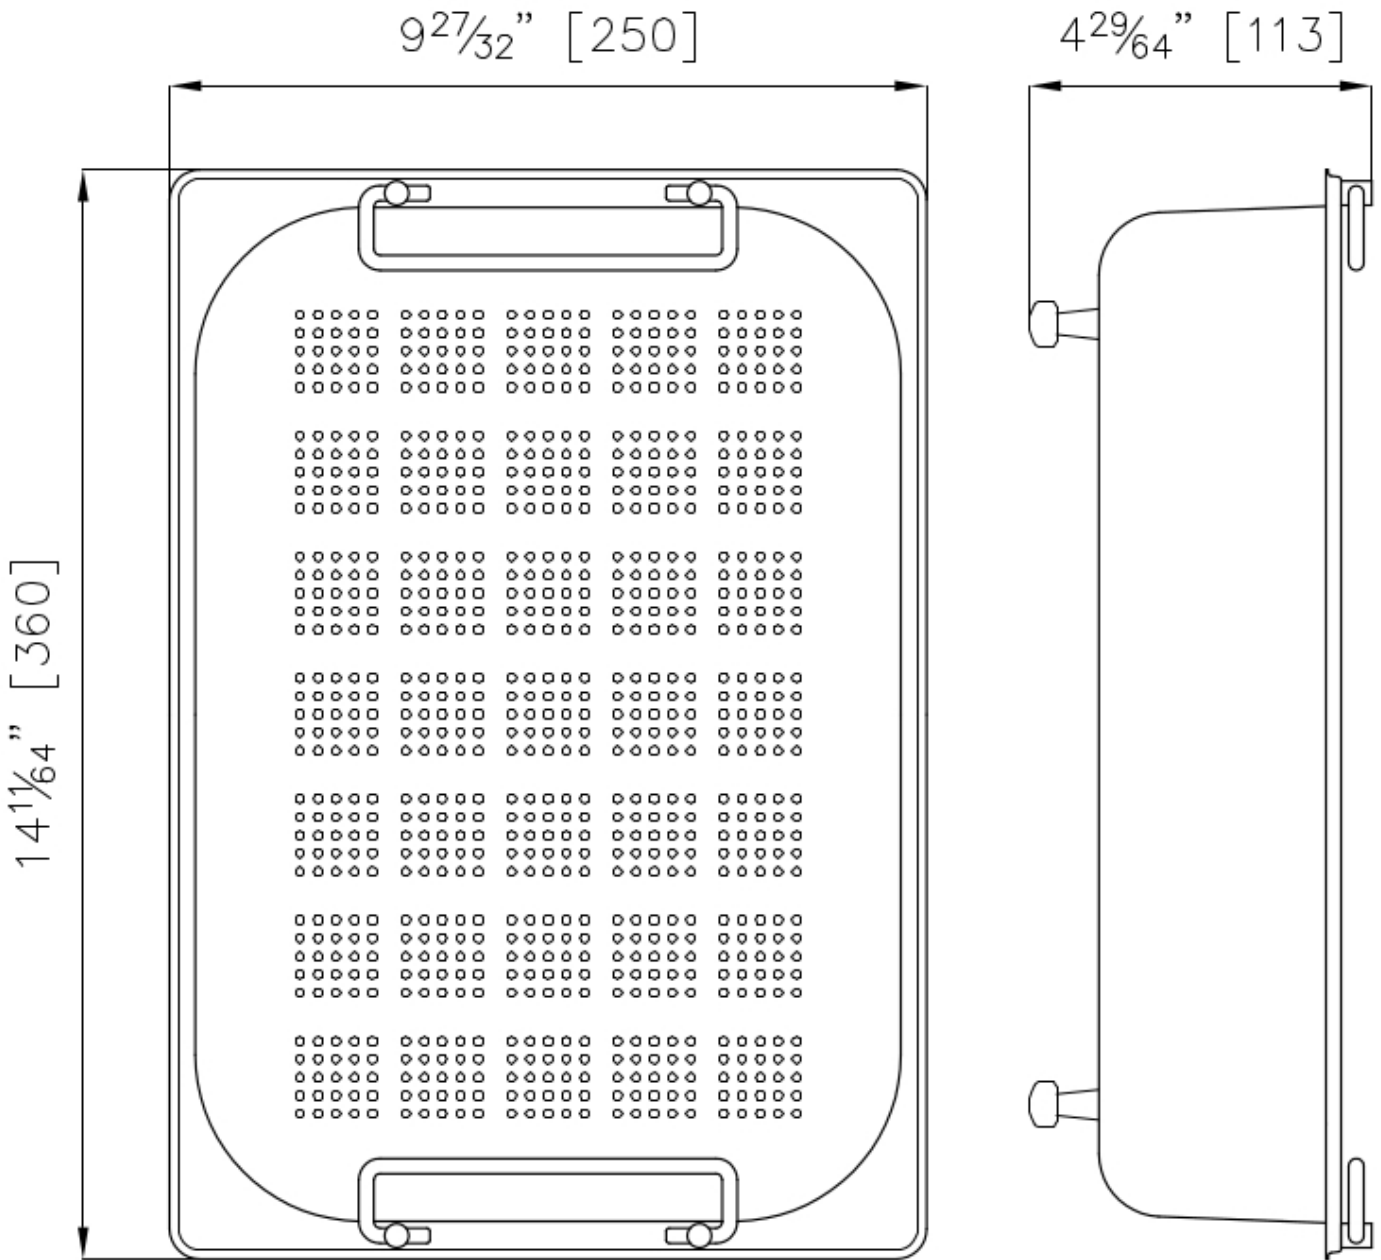

Stainless steel perforated pan

Accessories

Code: 8154 000

DETAILS

Product notes

WARNING:

On several models of sinks it's only usable in combination with the accessory 8644004

Sink accessories

Colander

Dimensions

25x36 cm

9 27/32" x 14 11/64"

TECHNICAL DATA

GALLERY