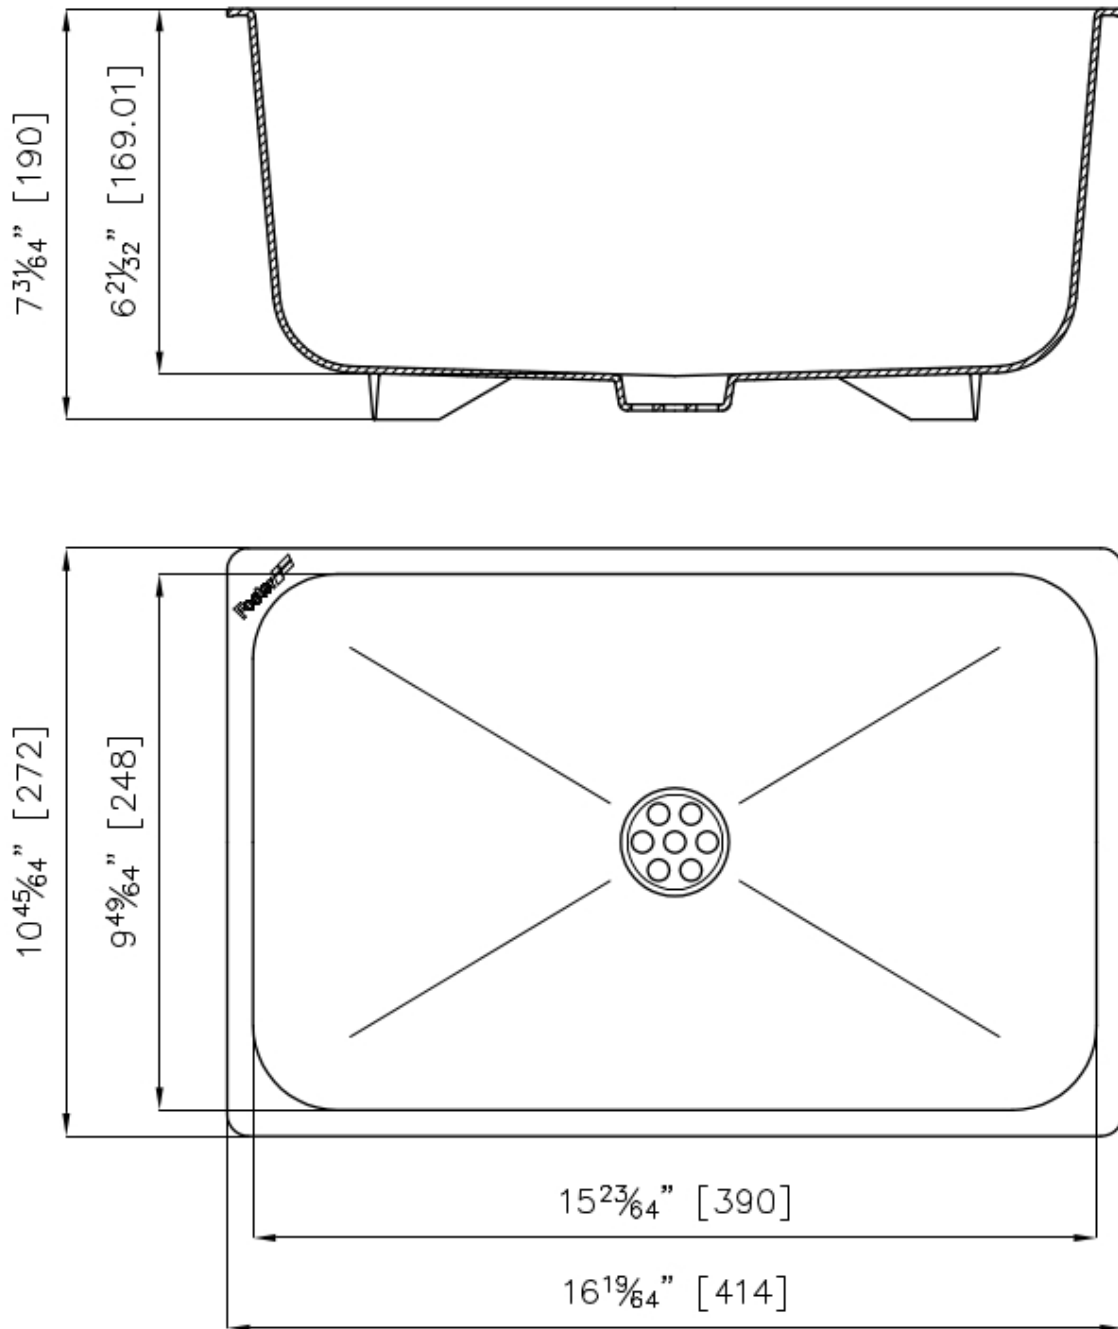

TECHNICAL DATA