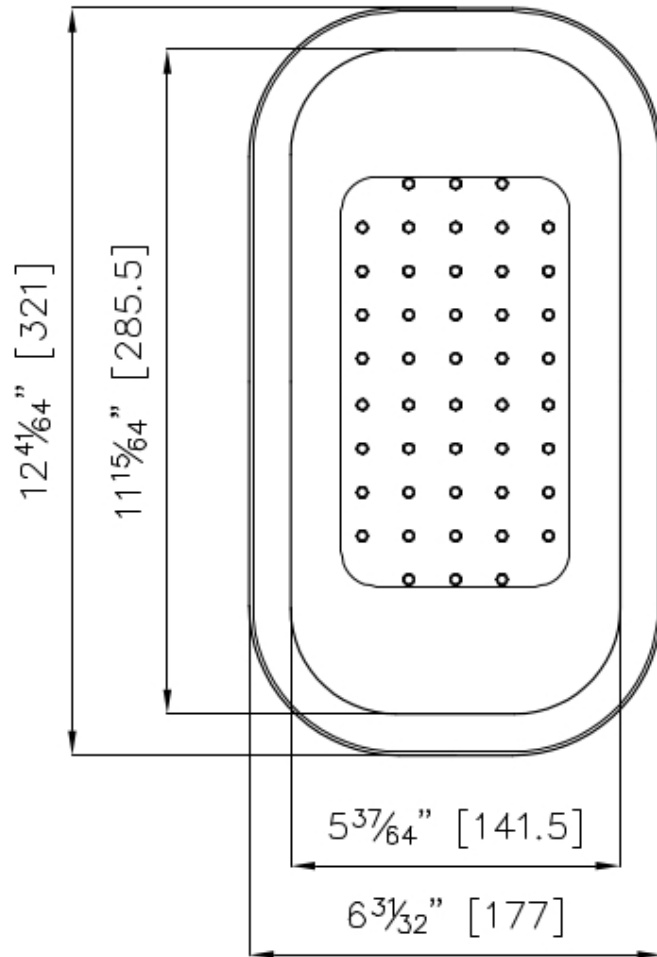

Strainer

Accessories

Code: 8151 100

DETAILS

Sink accessories

Colander

Dimensions

17,7x32,1 cm
6 ³¹/₃₂"x12 ⁴¹/₆₄"

TECHNICAL DATA

GALLERY