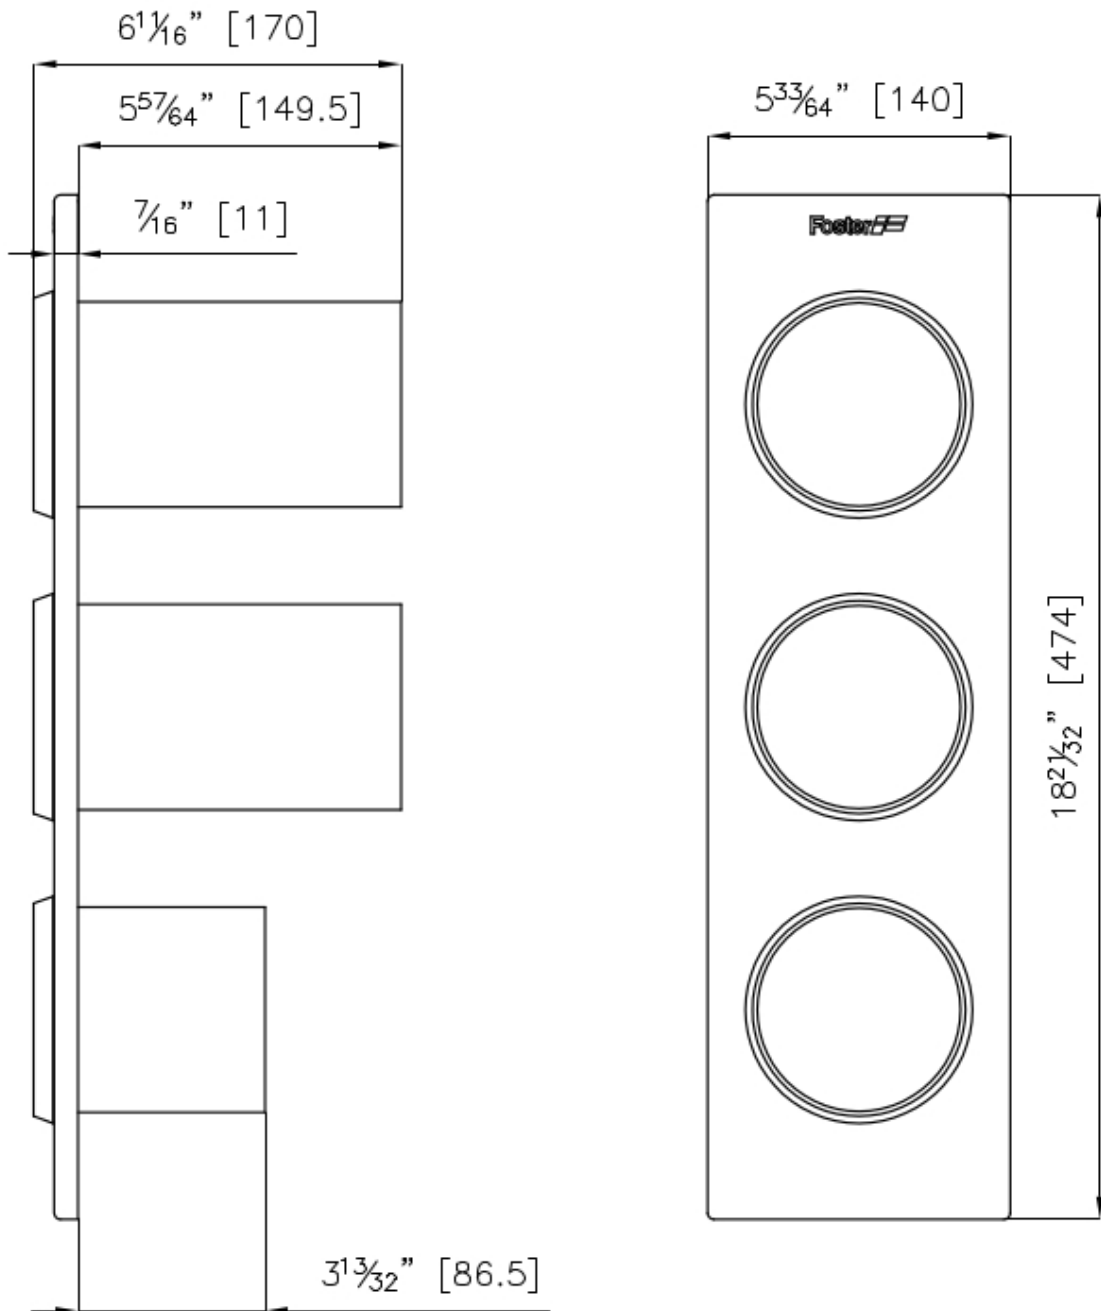

TECHNICAL DATA