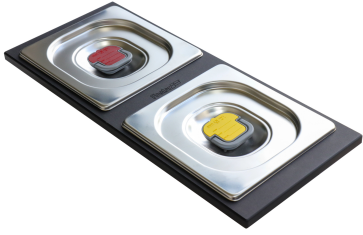

GALLERY

OPTIONAL ACCESSORIES

HappyHour