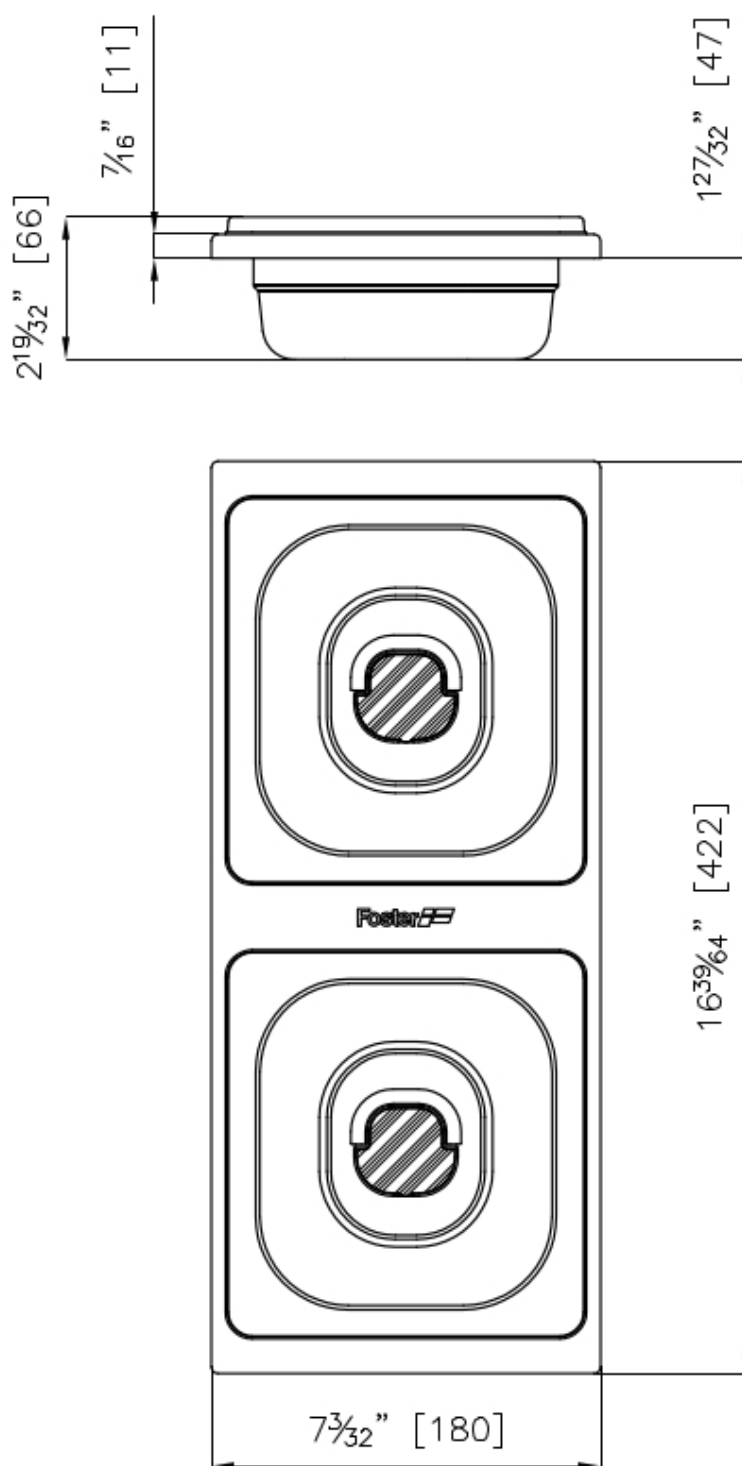

TECHNICAL DATA