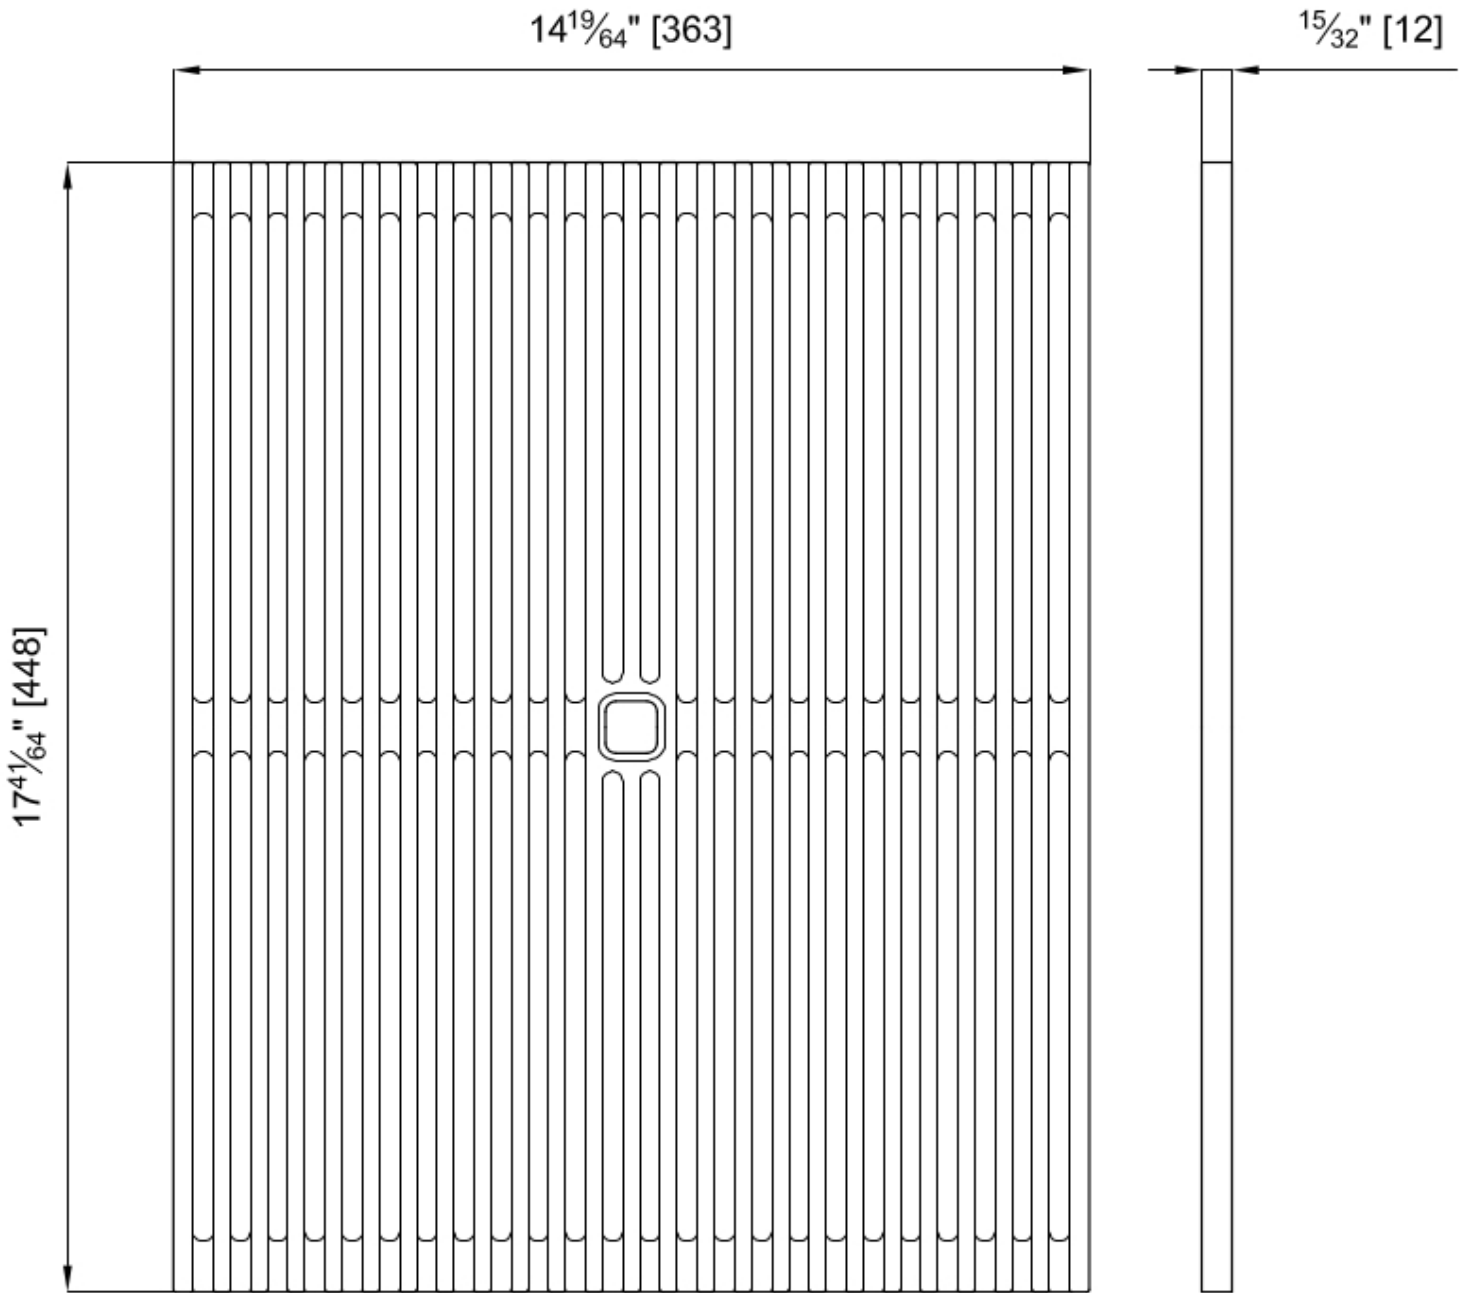

Black Grid

Accessories

Code: 8100 601

DETAILS

Material Foster Black Composit

Sink accessories Grill

Dimensions 36,3x44,8 cm
14 ¹⁹/₆₄"x17 ⁴¹/₆₄"

TECHNICAL DATA