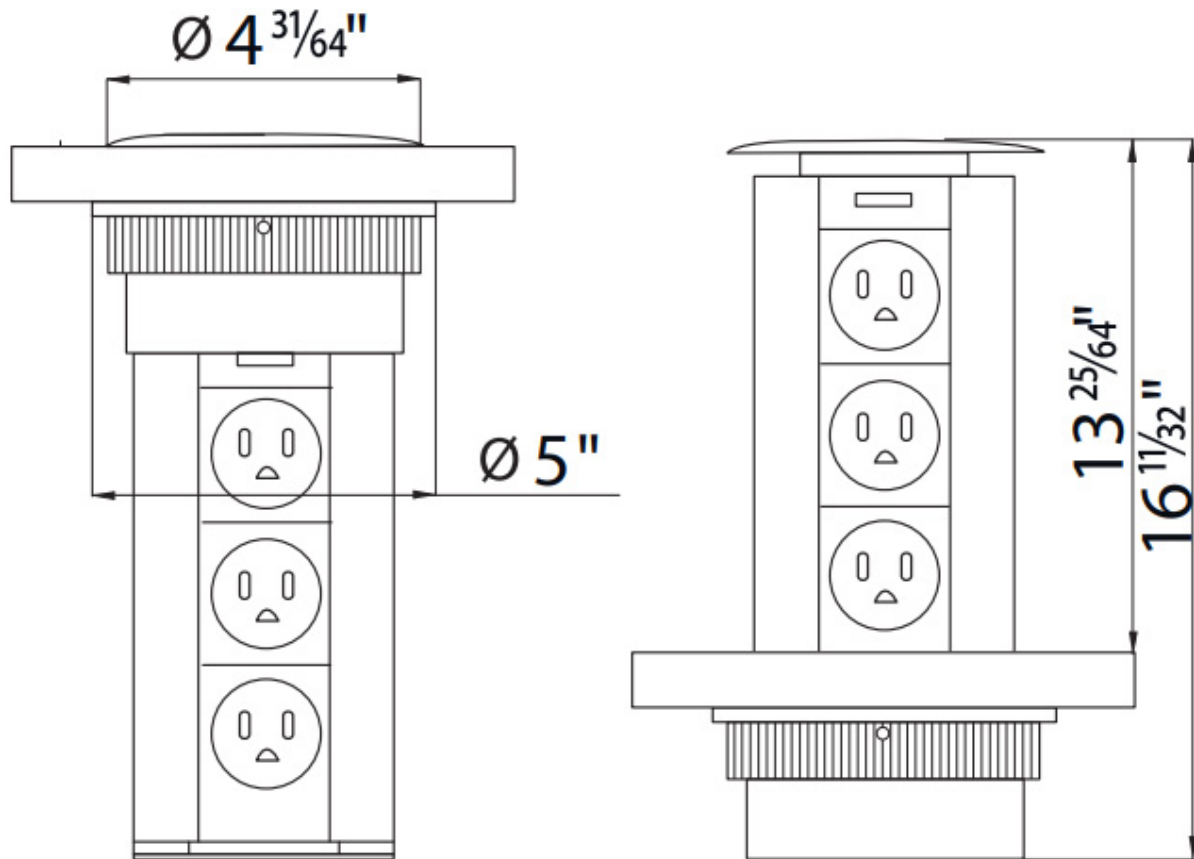

Totem - Extractable socket-holder tower

Accessories

Code: 8000 111

- **3 US sockets**
- **1 USB port for charging**

Power cable supplied
With brushed stainless steel cap

DETAILS

Cut out $4\frac{1}{64}$ "

Max worktop thickness 5"

TECHNICAL DATA

GALLERY