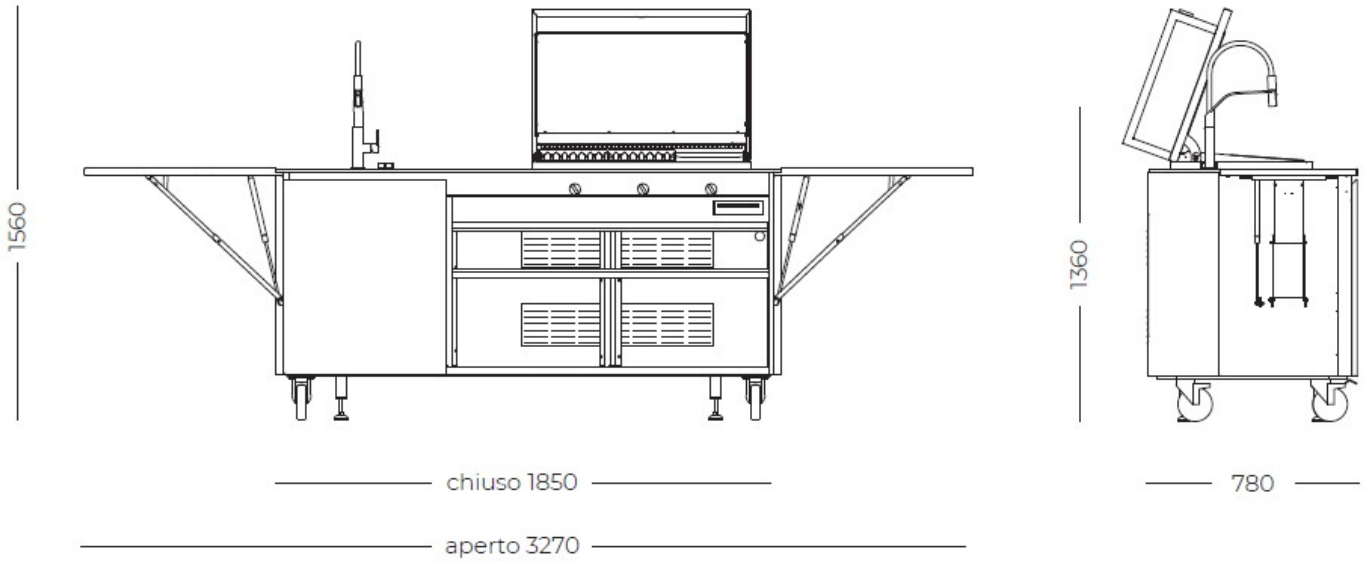

TECHNICAL DATA