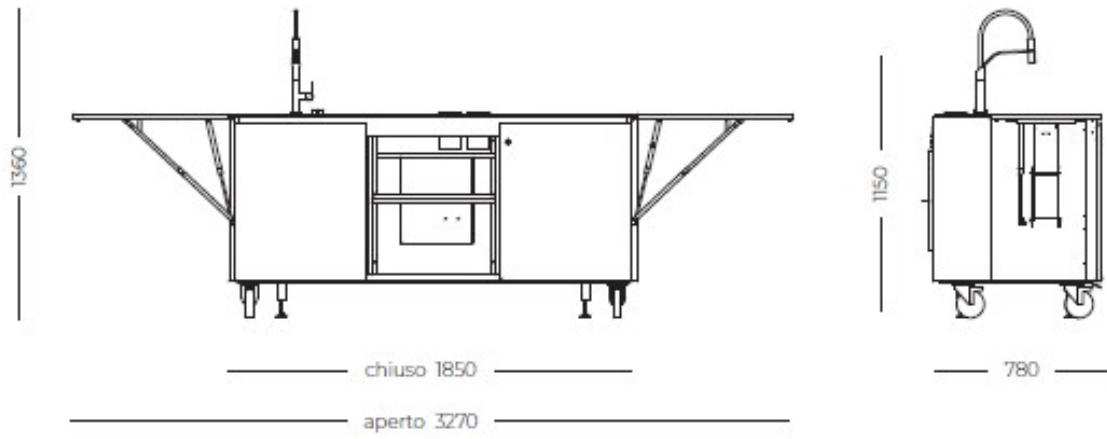

Dimensions (open) 327 x 78 x (h)178 cm

Dimensions (closed) 185 x 78 x (h)115 cm

Wheels Yes

Framework 2 side shelves that can be opened
4 wheels (2 with locking system)
2 adjustable feet for laying on the ground

Weight 265 kg

Integrated equipped channel

Cup holder and plate holder
2 round containers of different depths
Retractable socket holder (230V 16A IP66)

Foster integrated products

1011 050 - Milano sink welded 462 x 400 mm
8425 100 - Milanello mixer with extractable spout
8407 115 - Space Milano automatic waste fitting
7322 300 - Induction hob S1000 2 zones

Rear features

Electrical panel IP66 32A
Wall-mounted single-phase plug 230V 32A IP66
Gas connection

Front door equipment

60l undercounter refrigerator (class C)
Compartment with shelf in HPL / stainless steel
Pull-out drawer with differentiated story with 4 compartments
Pull-out drawer for cutlery

Accessories supplied

Waterproof PVC sheet (650 g / m²)

TECHNICAL DATA

GALLERY

EQUIPMENT

OPTIONAL ACCESSORIES

Black Grid 8100 600

Chopping Board - 8642 000