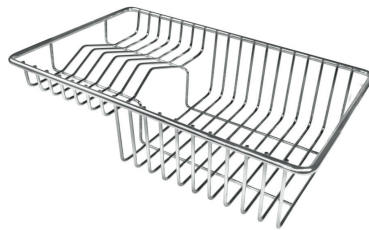

Weight 265 kg

Integrated equipped channel

Cup holder and plate holder
2 round containers of different depths
Retractable socket holder (230V 16A IP66)

Foster integrated products

1011 050 - Milano sink welded 462 x 400 mm
8425 100 - Milanello mixer with extractable spout
8407 115 - Space Milano automatic waste fitting
7322 300 - Induction hob S1000 2 zones

Rear features

Electrical panel IP66 32A
Wall-mounted single-phase plug 230V 32A IP66
Gas connection

Front door equipment

60l undercounter refrigerator (class C)
Compartment with shelf in HPL / stainless steel
Pull-out drawer with differentiated story with 4 compartments
Pull-out drawer for cutlery

Accessories supplied

Waterproof PVC sheet (650 g / m²)

TECHNICAL DATA

GALLERY

EQUIPMENT

OPTIONAL ACCESSORIES

Black Grid 8100 600

Chopping Board - 8642 000

Chopping Board 8631 300

Induction Pro - Cookware set -
8pcs 8210 008

Stainless Steel dishes holder 8100
303

Twin Chopping Board - 8644 101