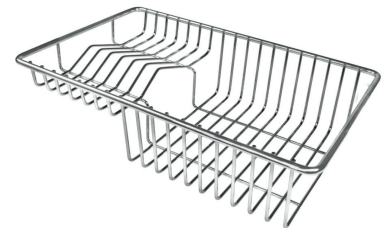

Finalmente bed and breakfast cooking station 7555 003

Ranges

Code: 7555 003

DETAILS

Collections	Finalmente
Material	Stainless steel AISI 316
Texture	Satin
Dimensions (open)	327 x 78 x (h)178 cm
Dimensions (closed)	185 x 78 x (h)115 cm
Weight	285 kg

GALLERY

OPTIONAL ACCESSORIES

Black Grid 8100 600

Bread and pizza kit - 8000 204

Chopping Board - 8642 000

Chopping Board 8631 300

Induction Pro - Cookware set -
8pcs 8210 008

Stainless Steel dishes holder 8100
303

Twin Chopping Board - 8644 101