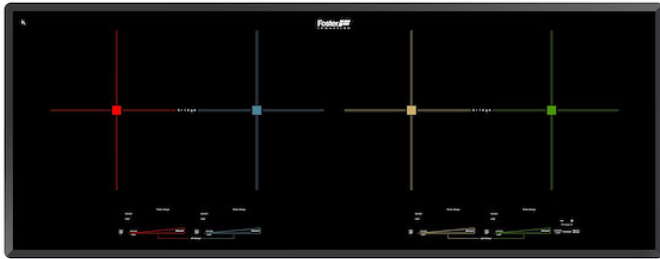

## Milano Induction Cooktop 4 Plate inLine

Induction Cooktops

Code: 7334 945

Black ceramic glass  
Bevelled edge  
9 settings plus powerboost  
4 slider commands

### DETAILS

Coloring Black

Material Ceramic glass

Series Foster Milano

Dimensions 36" x 14"

Edge/Installation Type Bevelled Edge - for flush-mount or over-mount installation

Heating element Four zones

Cut out 34 <sup>11</sup>/<sub>16</sub>" x 13 <sup>9</sup>/<sub>16</sub>"

---

**Slider commands** The Slider control allows for extremely quick temperature setting: with a light touch of the finger you may select the desired power level on the TOUCH display.

---

**Bridge zone** The new hobs with Bridge function allow to associate two zones forming a single extended cooking zone for pots of large size, or for more than one cooking simultaneously, with maximum flexibility in pot positioning. With the additional Double Booster feature provided by all Bridge hobs, the exceptional 3700 W power can be concentrated on a single plate or made available uniformly over the enlarged area.