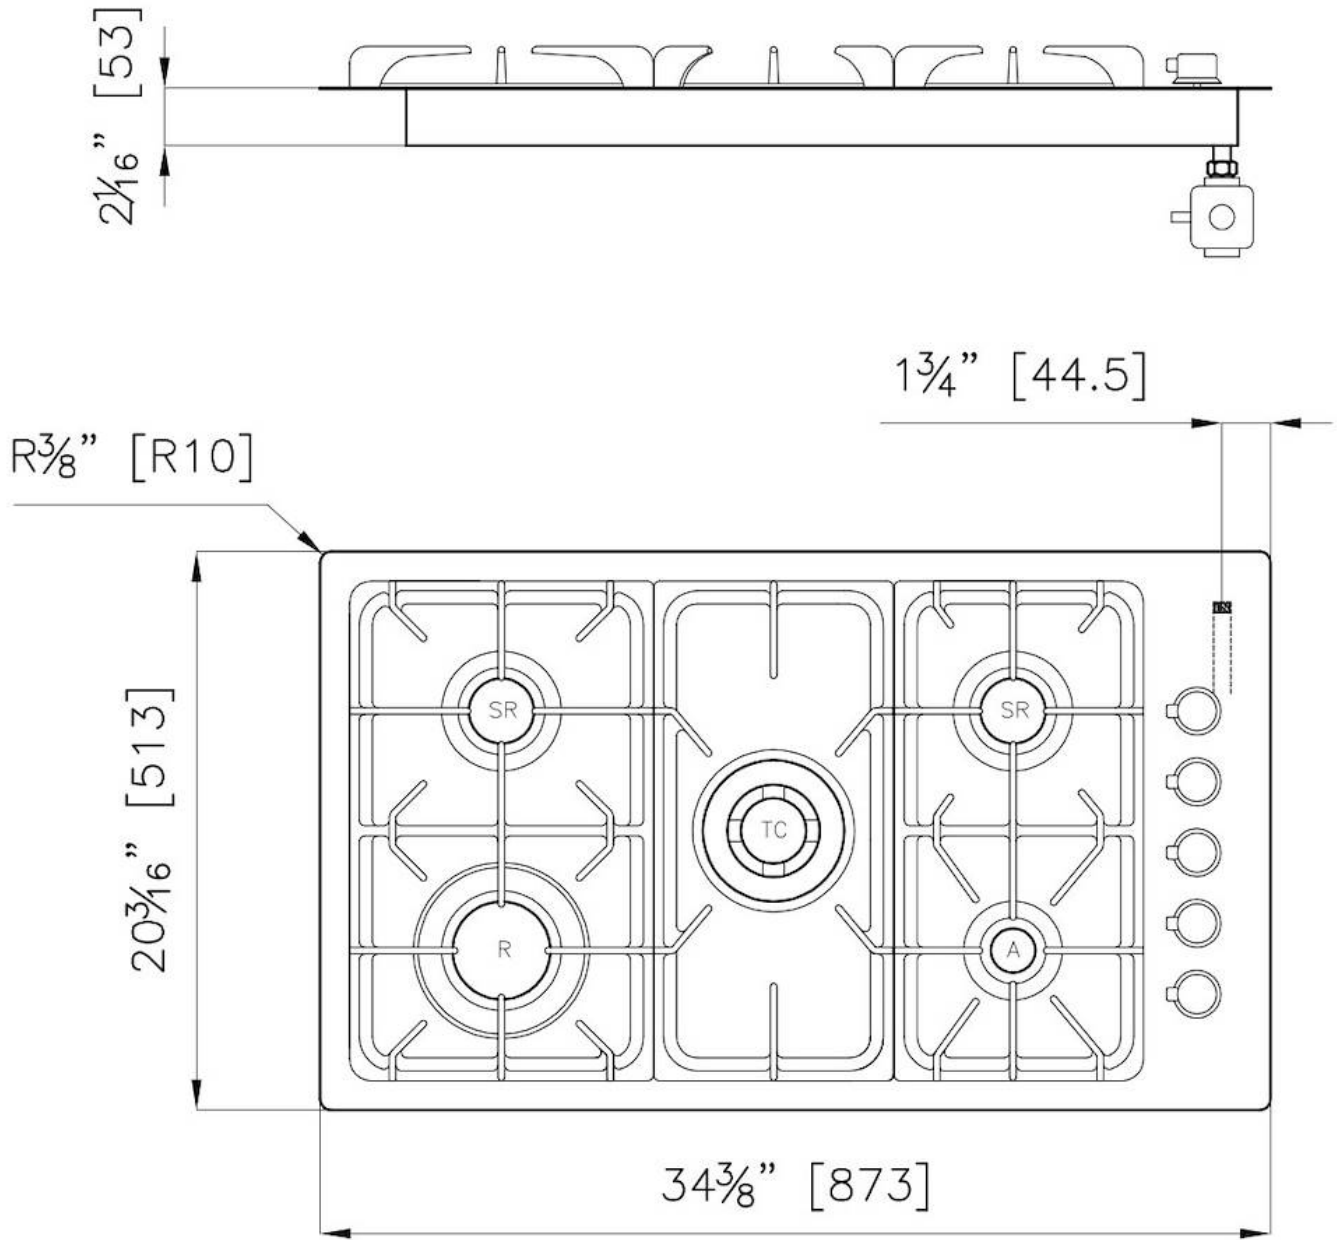

TECHNICAL DATA

flush-mount
cut-out size

GALLERY

OPTIONAL ACCESSORIES

Cast iron wok support

RECOMMENDED PAIRINGS

KE Sink 30" x 18" – U/M

Cuneo Hood