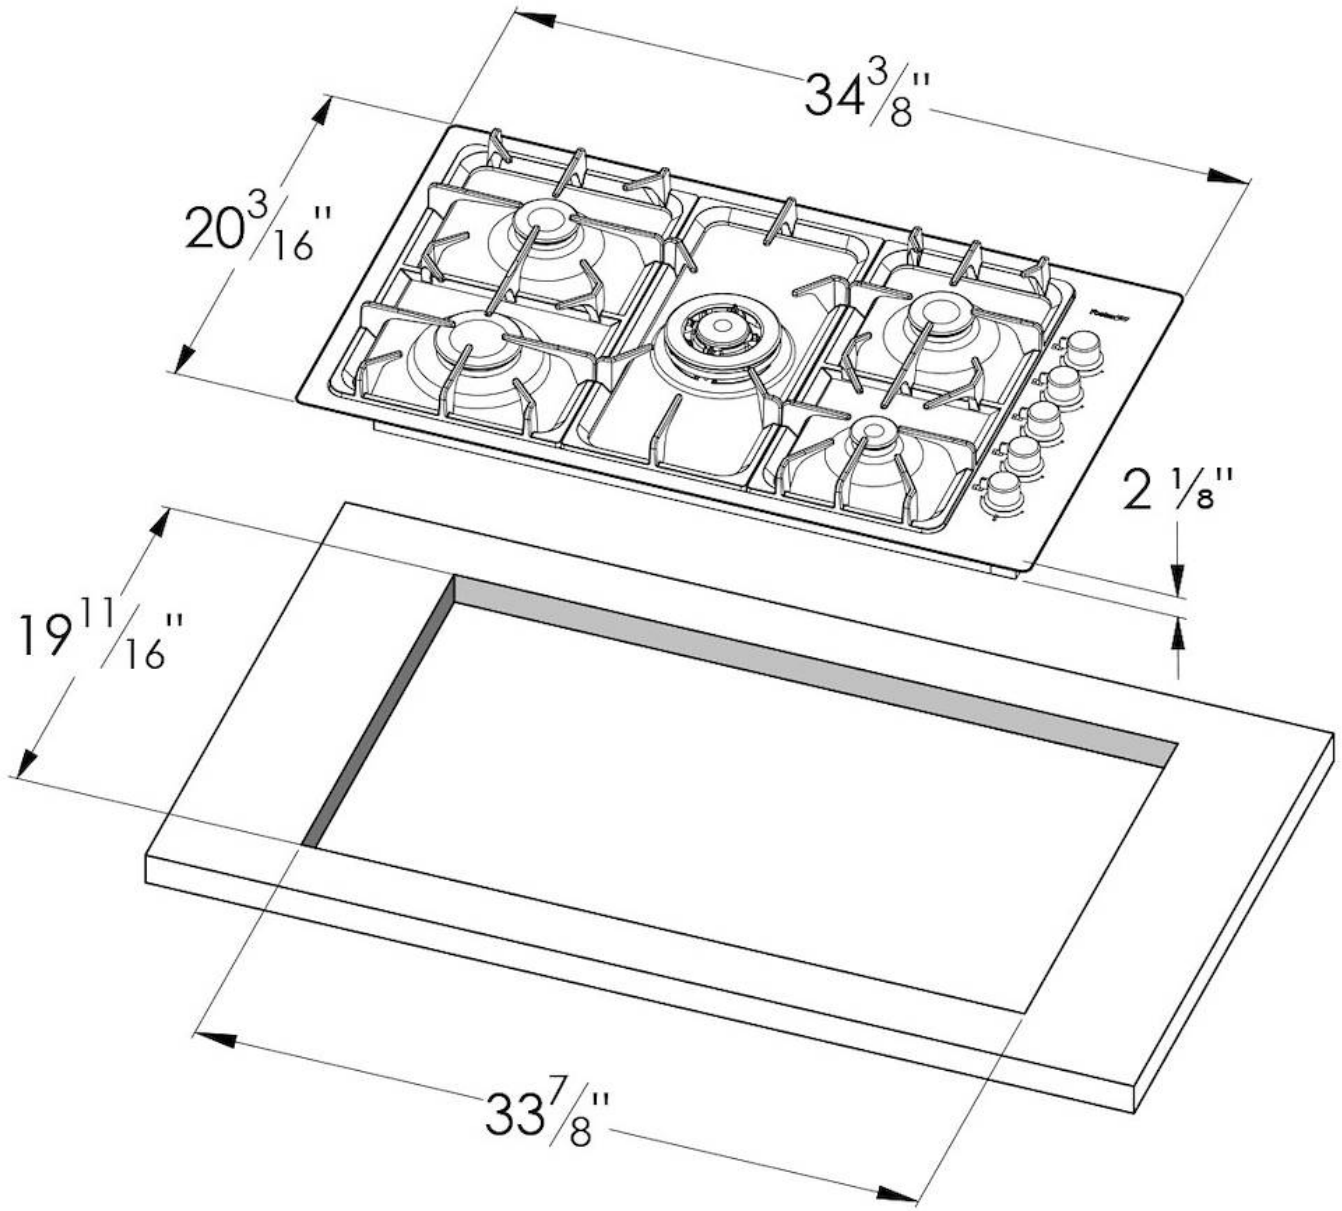

Flush-mount cut-out See cut-out drawing

Overmount cut-out 33 ⁷/₈" x 19 ¹¹/₁₆"

Grids Enamelled cast iron

Cooktop controls Knobs

Knobs Solid Metal

Safety Safety valves

Total power Btu/h 31,600 Btu

Burners 5

TECHNICAL DATA

flush-mount
cut-out size

GALLERY

OPTIONAL ACCESSORIES

Cast iron wok support

RECOMMENDED PAIRINGS

KE Sink 30" x 18" – U/M

Cuneo Hood