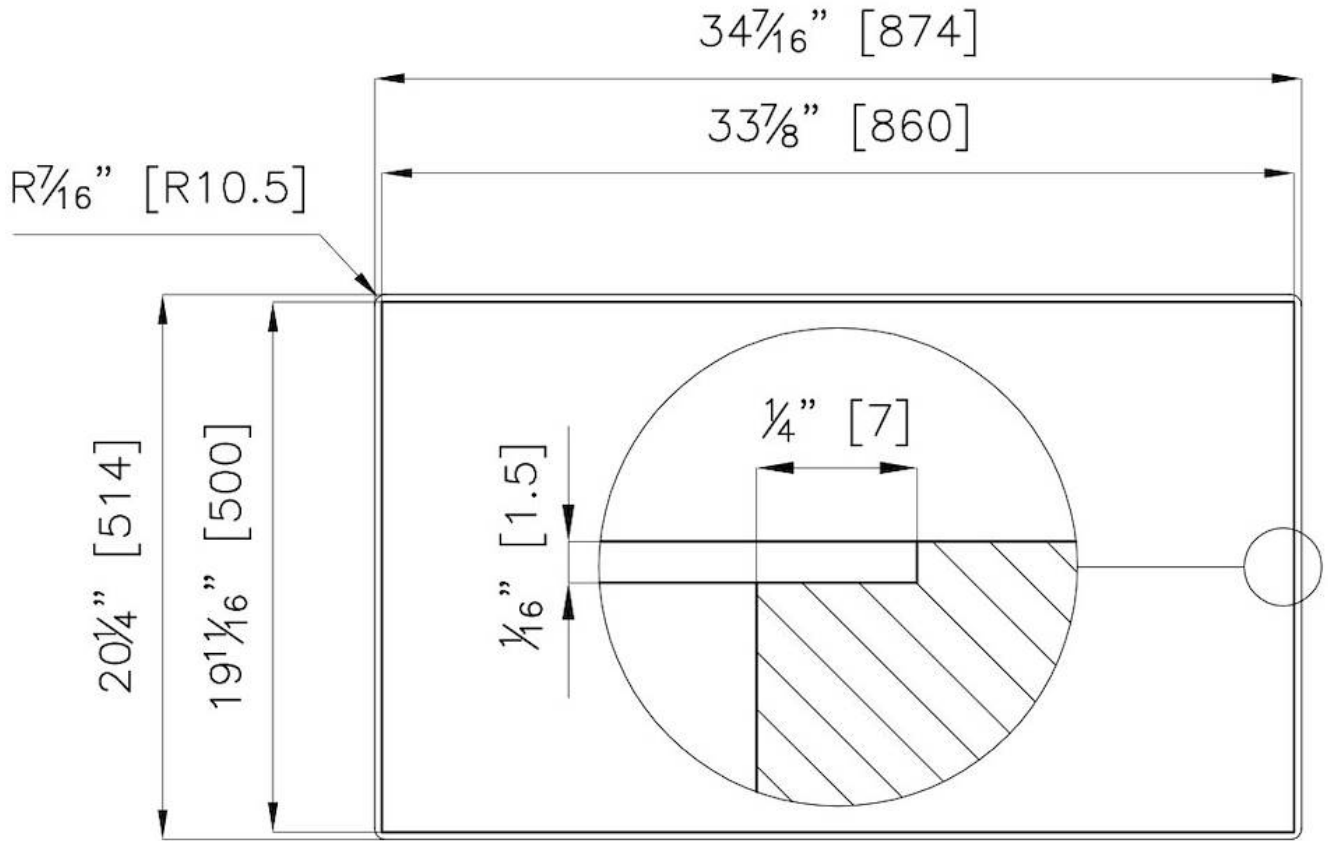

TECHNICAL DATA

flush-mount
cut-out size

GALLERY

OPTIONAL ACCESSORIES

Cast iron wok support

RECOMMENDED PAIRINGS

KE Sink 30" x 18" – U/M

Cuneo Hood