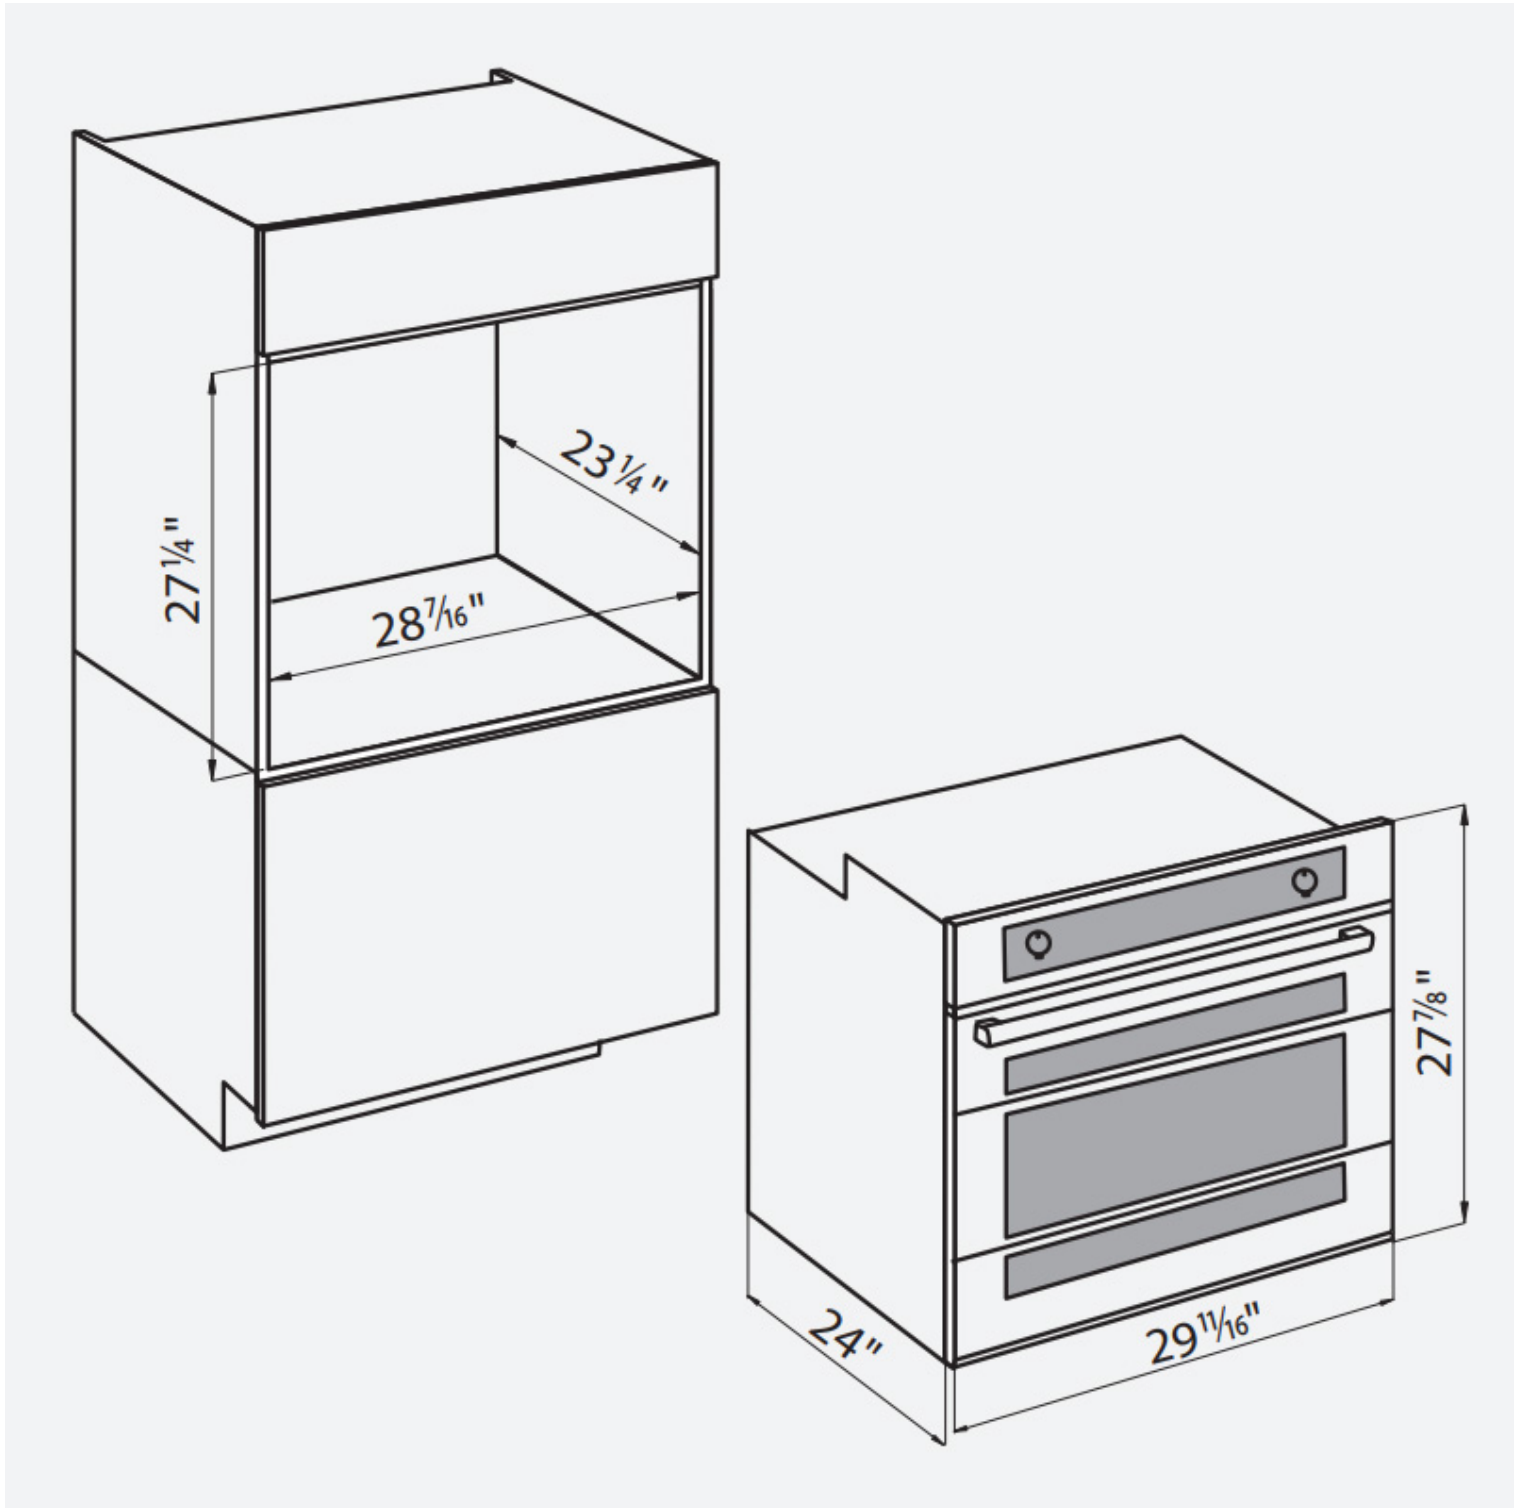

TECHNICAL DATA