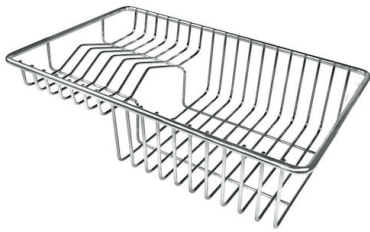

## FEATURES

Diamond-shape bottom	The draining of water is an important feature in a sink, and it's always taken good care of in Foster products. In the bent-welded sinks, which would have a flat bottom, the proper draining is guaranteed by the elegant beveling, which helps the water flow.
High thickness	1.5 mm thick steel. A significant thickness, which guarantees the maximum sturdiness and durability.
Inclined recess	A deep and inclined recess houses the burners and grigs, allowing to create a single work surface. The inclination also makes it extremely easy to clean the edges.
Save space system	Drain and siphon are designed to leave as much space as possible in the under-sink area, more and more useful today for theseparate waste collection systems.
Squared bowls - 0/9 radius	The square bowls of Foster have perfectly squared vertical edges, while those on the bottom have a small radius of 9 mm that facilitates cleaning operations.

## OPTIONAL ACCESSORIES

Chopping board

Grating kit complete with ring support and food collection tray

HDPE Twin Chopping Board

Stainless Steel dishes holder

Stainless steel perforated pan

Four-bin kit for separate waste collection