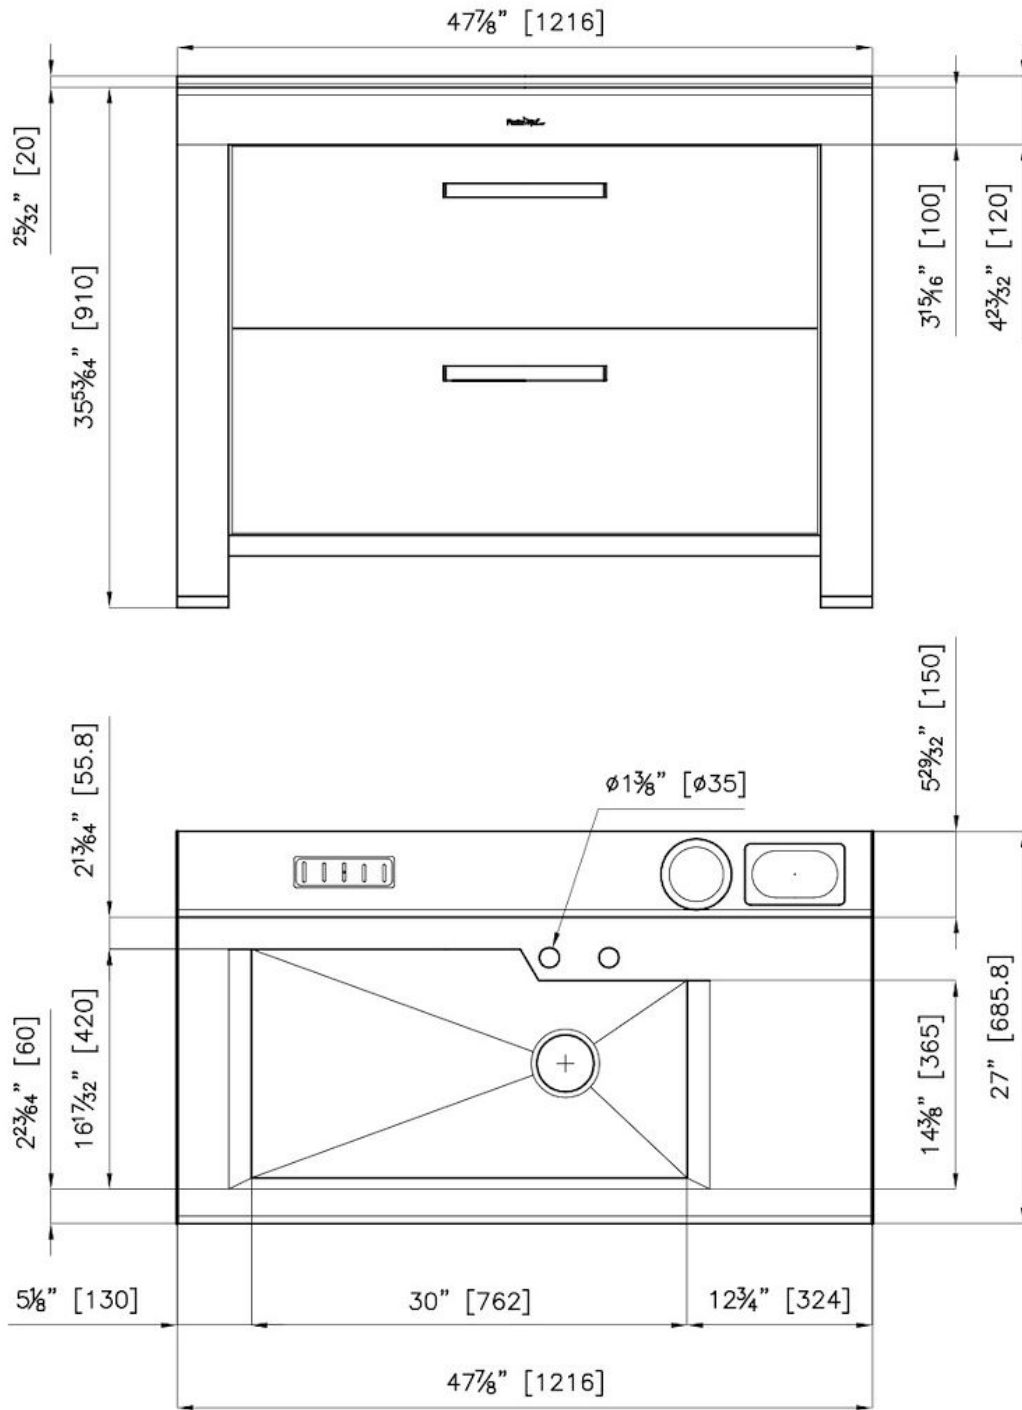

TECHNICAL DATA