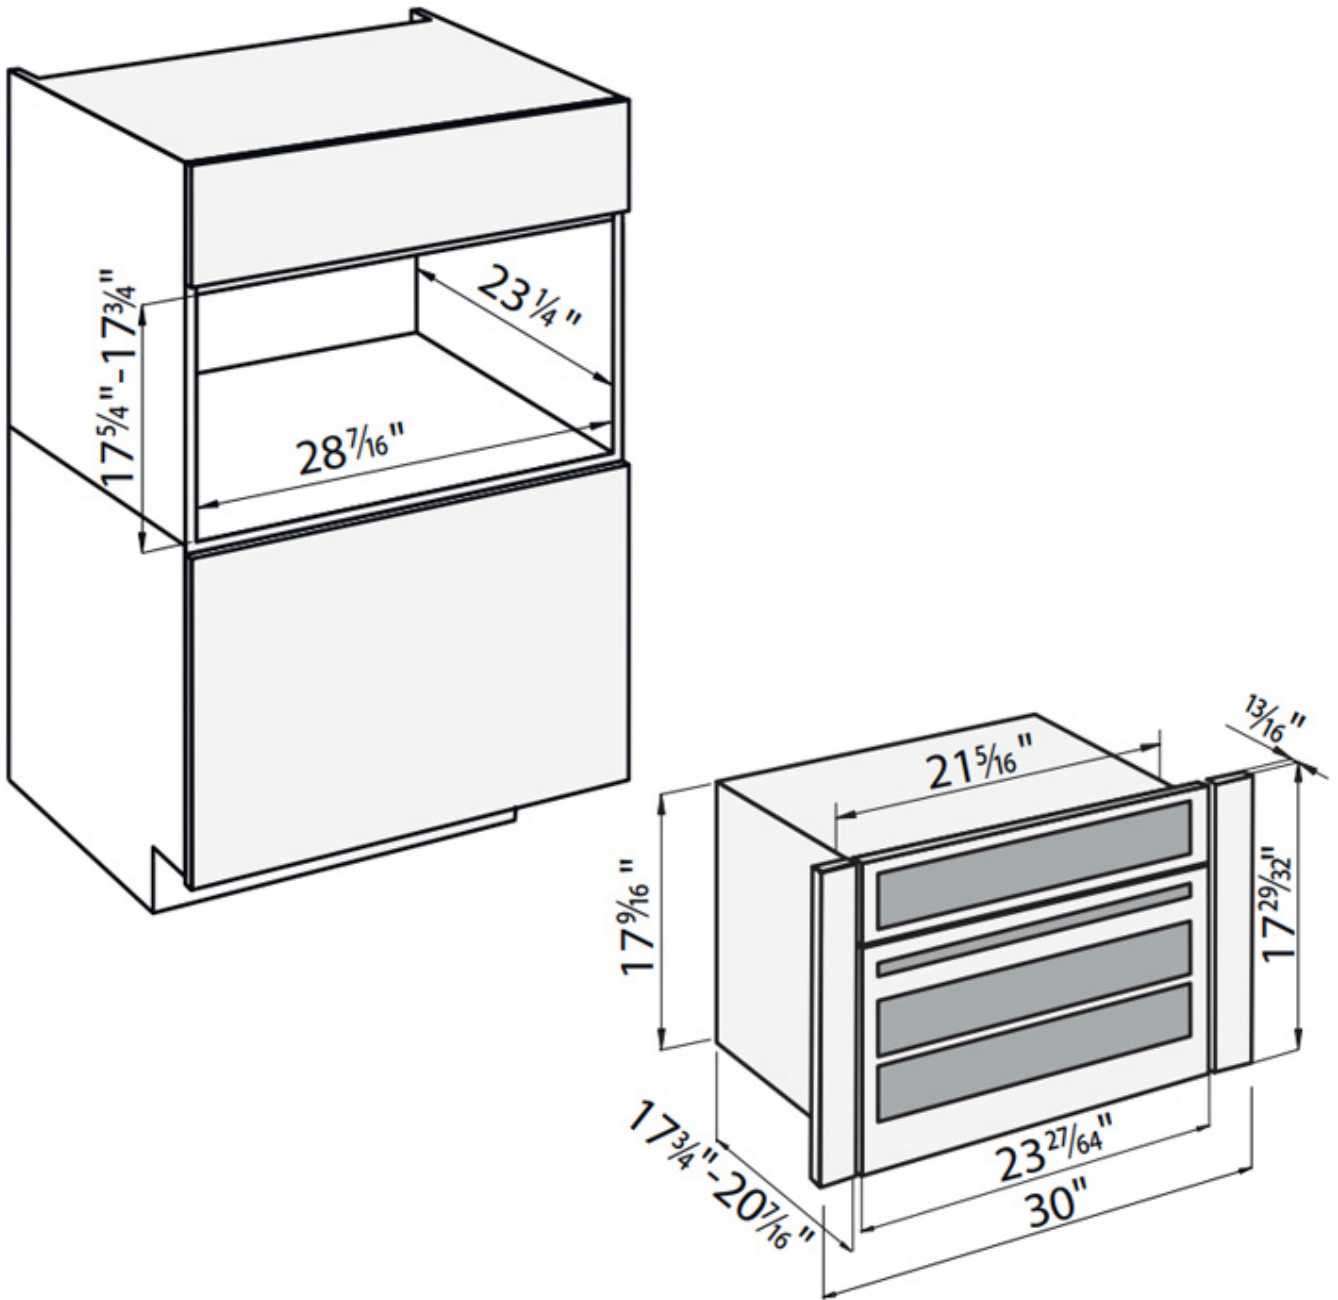

TECHNICAL DATA