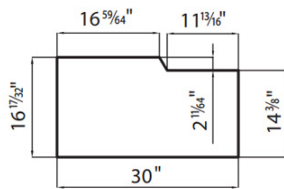

TECHNICAL DATA

DIMENSIONS

CUT OUT