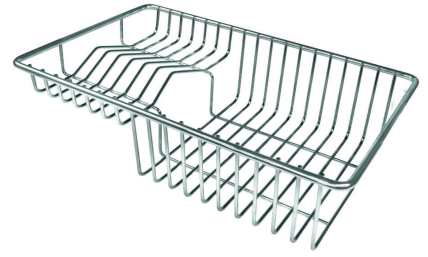

## FEATURES

Diamond-shape bottom	The draining of water is an important feature in a sink, and it's always taken good care of in Foster products. In the bent-welded sinks, which would have a flat bottom, the proper draining is guaranteed by the elegant beveling, which helps the water flow.
High thickness	1.5 mm thick steel. A significant thickness, which guarantees the maximum sturdiness and durability.
Inclined recess	A deep and inclined recess houses the burners and grigs, allowing to create a single work surface. The inclination also makes it extremely easy to clean the edges.
Save space system	Drain and siphon are designed to leave as much space as possible in the under-sink area, more and more useful today for theseparate waste collection systems.
Squared bowls - 0/9 radius	The square bowls of Foster have perfectly squared vertical edges, while those on the bottom have a small radius of 9 mm that facilitates cleaning operations.

### DIMENSIONS

### CUT OUT

## OPTIONAL ACCESSORIES

Grating kit complete with ring support and food collection tray 8159 101

Stainless steel perforated pan 8151 000

Stainless Steel dishes holder 8100 303

HDPE Twin Chopping Board 8644 100