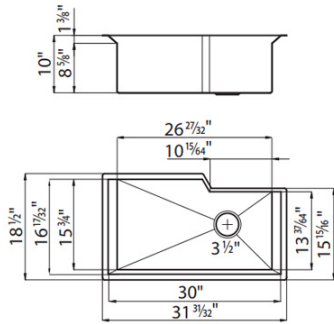

### DETAILS

**Series** Michelangelo Series

**Material** AISI 304 stainless steel

**Finish** Satin finish

**Thickness** 16 Gauge (1.5 mm)

**Inset type** Undermount

**Overall dimensions** 31<sup>31/32</sup>" x 18<sup>1/2</sup>"

**Bowls dimensions** 1 bowl 26<sup>27/32</sup>" x 15<sup>3/4</sup>"

**Bowls depht** 10 "

Cut out	See technical sheet
Waste fitting type	3 1/2" space – with satin steel cover
Bowls bottom	X cross bending for easy water draining
Underside	Protected with heavy duty undercoating
Fixing system	Undermount fixing kit (brass insert and clips)

### DIMENSIONS