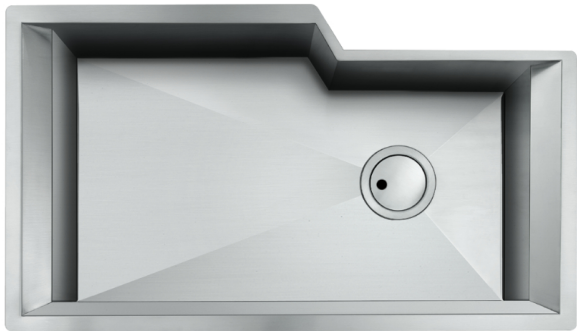

## Michelangelo Sink 1B – 30" x 15" – UM - 1417 660

Sinks

Code: 1417 660

AISI 304 Stainless steel  
Satin finish  
Undermount  
x cross bending for easy water draining

### DETAILS

**Series** Michelangelo Series

**Material** AISI 304 stainless steel

**Finish** Satin finish

**Thickness** 16 Gauge (1.5 mm)

**Inset type** Undermount

**Overall dimensions** 31<sup>31/32</sup>" x 18<sup>1/2</sup>"

**Bowls dimensions** 1 bowl 26<sup>27/32</sup>" x 15<sup>3/4</sup>"

**Bowls depht** 10 "

Cut out	See technical sheet
Waste fitting type	3 1/2" space – with satin steel cover
Bowls bottom	X cross bending for easy water draining
Underside	Protected with heavy duty undercoating
Fixing system	Undermount fixing kit (brass insert and clips)

## FEATURES

Diamond-shape bottom	The draining of water is an important feature in a sink, and it's always taken good care of in Foster products. In the bent-welded sinks, which would have a flat bottom, the proper draining is guaranteed by the elegant beveling, which helps the water flow.
High thickness	1.5 mm thick steel. A significant thickness, which guarantees the maximum sturdiness and durability.
Inclined recess	A deep and inclined recess houses the burners and grigs, allowing to create a single work surface. The inclination also makes it extremely easy to clean the edges.
Save space system	Drain and siphon are designed to leave as much space as possible in the under-sink area, more and more useful today for theseparate waste collection systems.
Squared bowls - 0/9 radius	The square bowls of Foster have perfectly squared vertical edges, while those on the bottom have a small radius of 9 mm that facilitates cleaning operations.