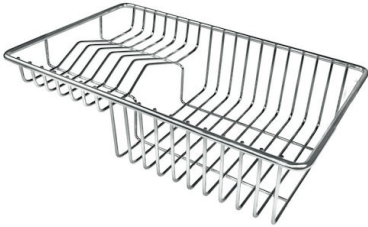

## FEATURES

Diamond-shape bottom	The draining of water is an important feature in a sink, and it's always taken good care of in Foster products. In the bent-welded sinks, which would have a flat bottom, the proper draining is guaranteed by the elegant beveling, which helps the water flow.
High thickness	1.5 mm thick steel. A significant thickness, which guarantees the maximum sturdiness and durability.
Inclined recess	A deep and inclined recess houses the burners and grigs, allowing to create a single work surface. The inclination also makes it extremely easy to clean the edges.
Save space system	Drain and siphon are designed to leave as much space as possible in the under-sink area, more and more useful today for theseparate waste collection systems.
Squared bowls - 0/9 radius	The square bowls of Foster have perfectly squared vertical edges, while those on the bottom have a small radius of 9 mm that facilitates cleaning operations.

## OPTIONAL ACCESSORIES

Chopping board

Grating kit complete with ring support and food collection tray

HDPE Twin Chopping Board

Stainless Steel dishes holder

Stainless steel perforated pan

## RECOMMENDED PAIRINGS

Faucet Capri

Faucet Salina

Milano Cooktop 4 burners inLine

Milano Induction Cooktop 4 Plate inLine