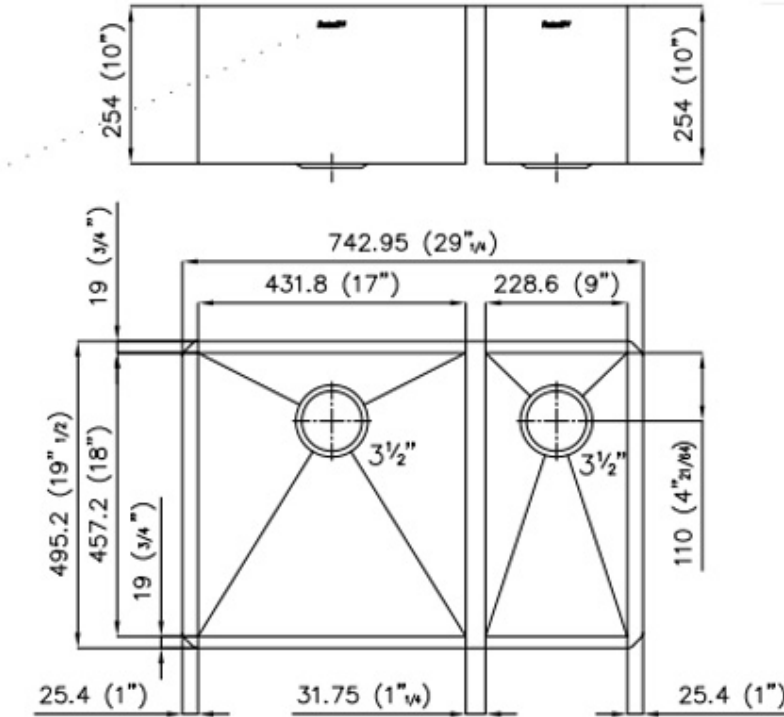

### DETAILS

**Series** Quadra Armored

**Texture** Satin

**Edge/Installation Type** Undermount

**Material** AISI 304 stainless steel

**Thickness** 16 Gauge (1.5 mm)

**Overall dimensions** 29 1/4" x 19 1/2"

**Bowls dimensions** 2 bowls 17" x 18" + 9" x 18"

**Bowls depth** 10 "

Cut out	27 1/4" x 18"
Waste fitting type	3 1/2" - with stainless steel basket
Bowls bottom	X cross bending for easy water draining
Underside	Protected with heavy duty undercoating
Fixing system	Undermount fixing kit (brass insert and clips)

## FEATURES

Diamond-shape bottom	The draining of water is an important feature in a sink, and it's always taken good care of in Foster products. In the bent-welded sinks, which would have a flat bottom, the proper draining is guaranteed by the elegant beveling, which helps the water flow.
High thickness	1.5 mm thick steel. A significant thickness, which guarantees the maximum sturdiness and durability.
Basket 3,5" waste fitting	The drain is equipped with a large 3.5" drain, with the practical basket cap that prevents the discharge of solid parts. The 3.5 "drain allows the use of the Foster waste-disposer, compatible with all models.
Deep bowls	This bowls reach an important depth, over 20 cm, thanks to the advanced production technology, that can be offer great capiciency and practicity in all the washing operations.
Squared bowls - 0/9 radius	The square bowls of Foster have perfectly squared vertical edges, while those on the bottom have a small radius of 9 mm that facilitates cleaning operations.

### DIMENSIONS