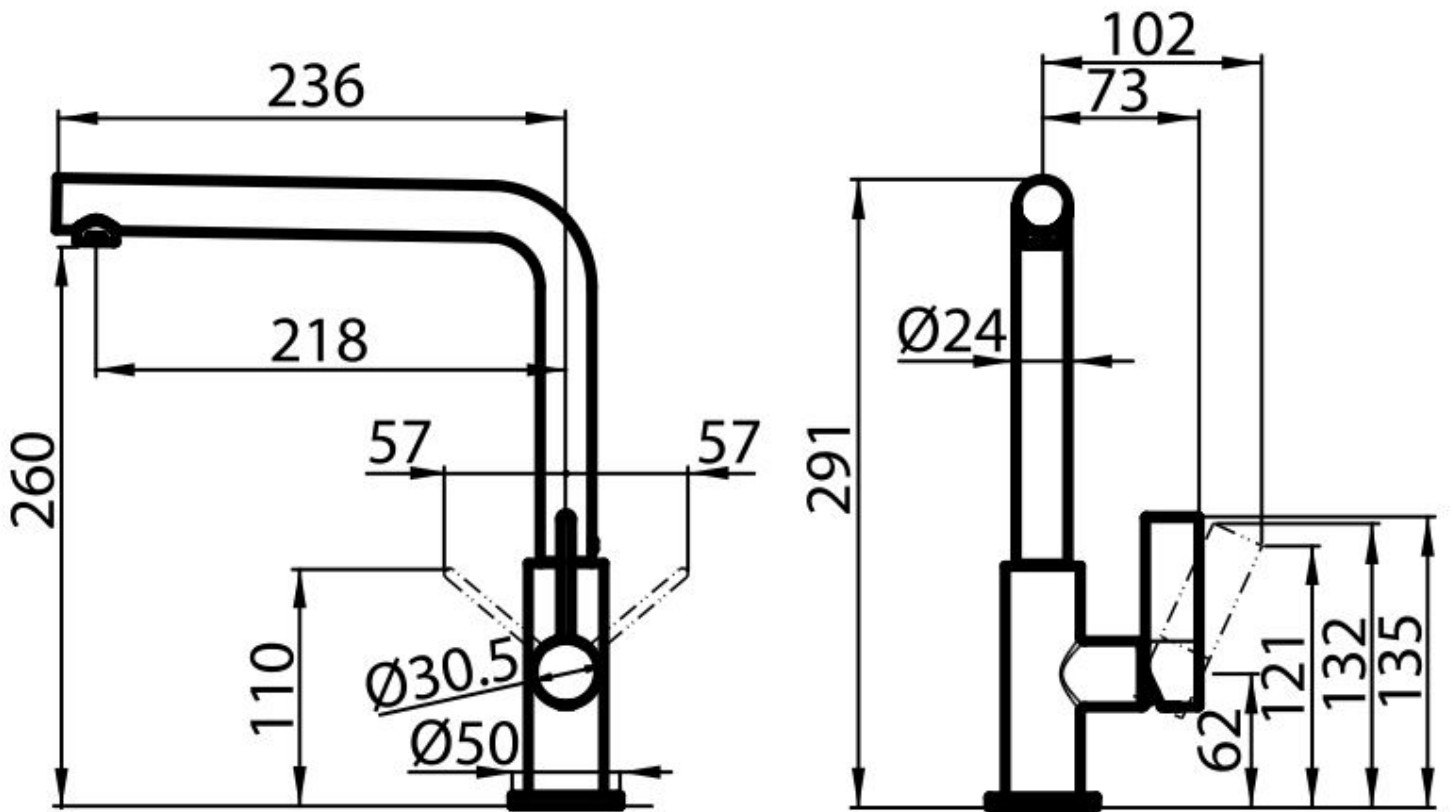

DATI TECNICI