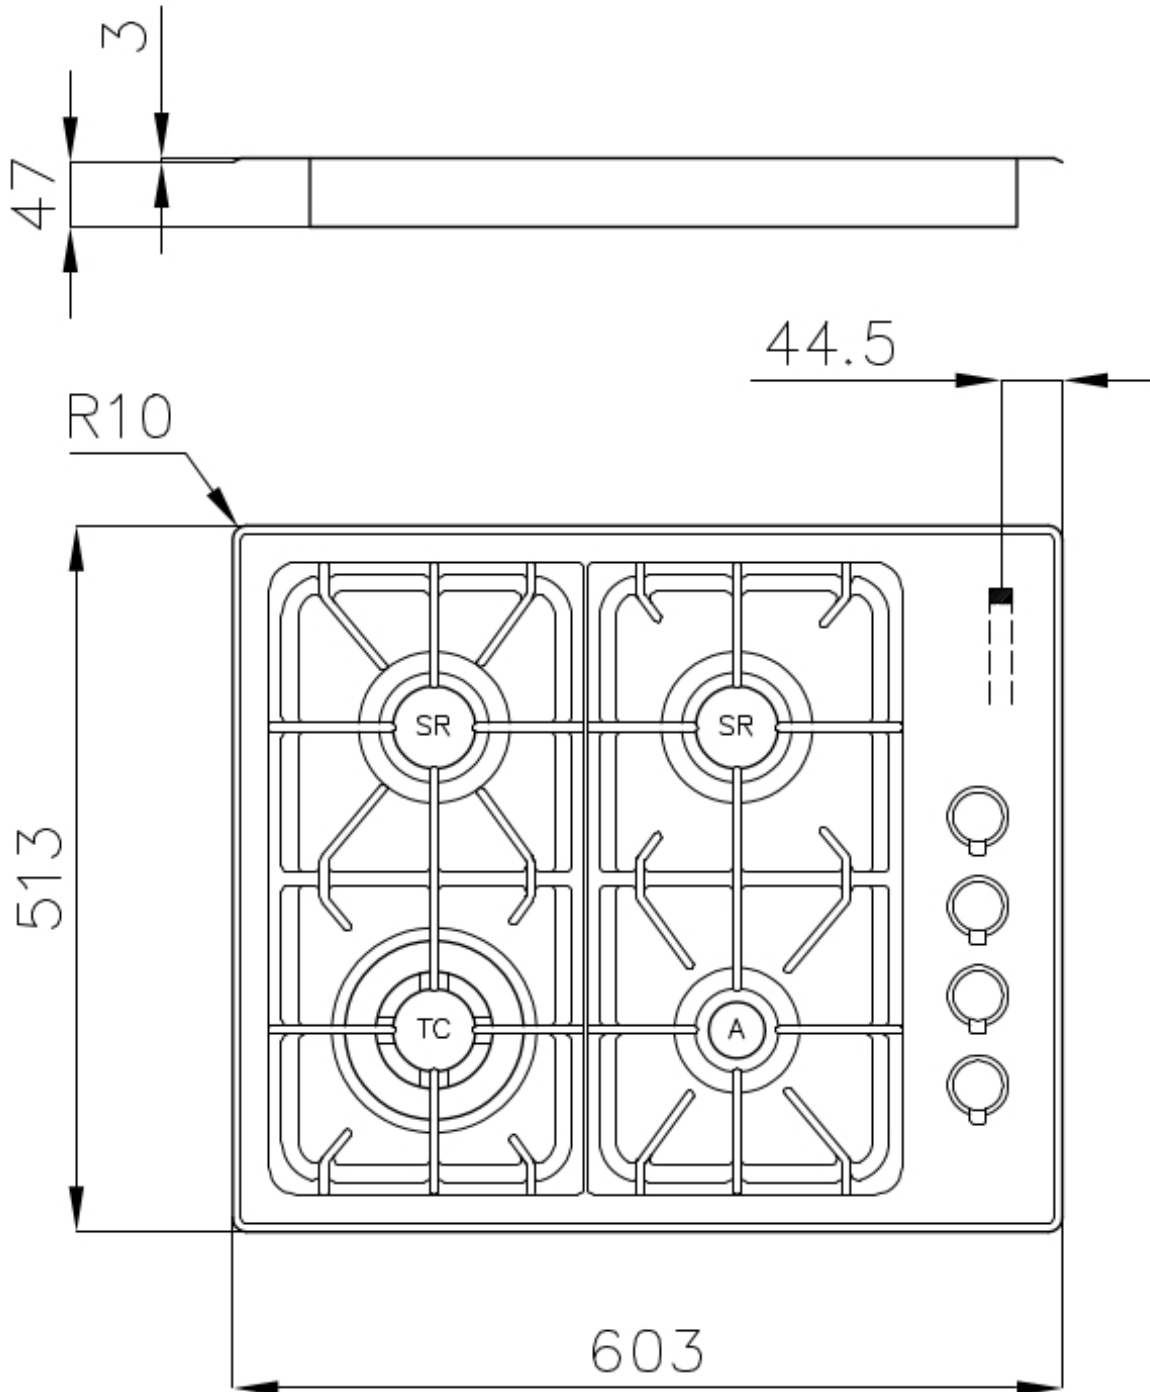

Tipo gas

Collaudato per installazione con Gas metano, set ugelli GPL inclusi.

Tipologia

Piano Cottura a Gas

DATI TECNICI