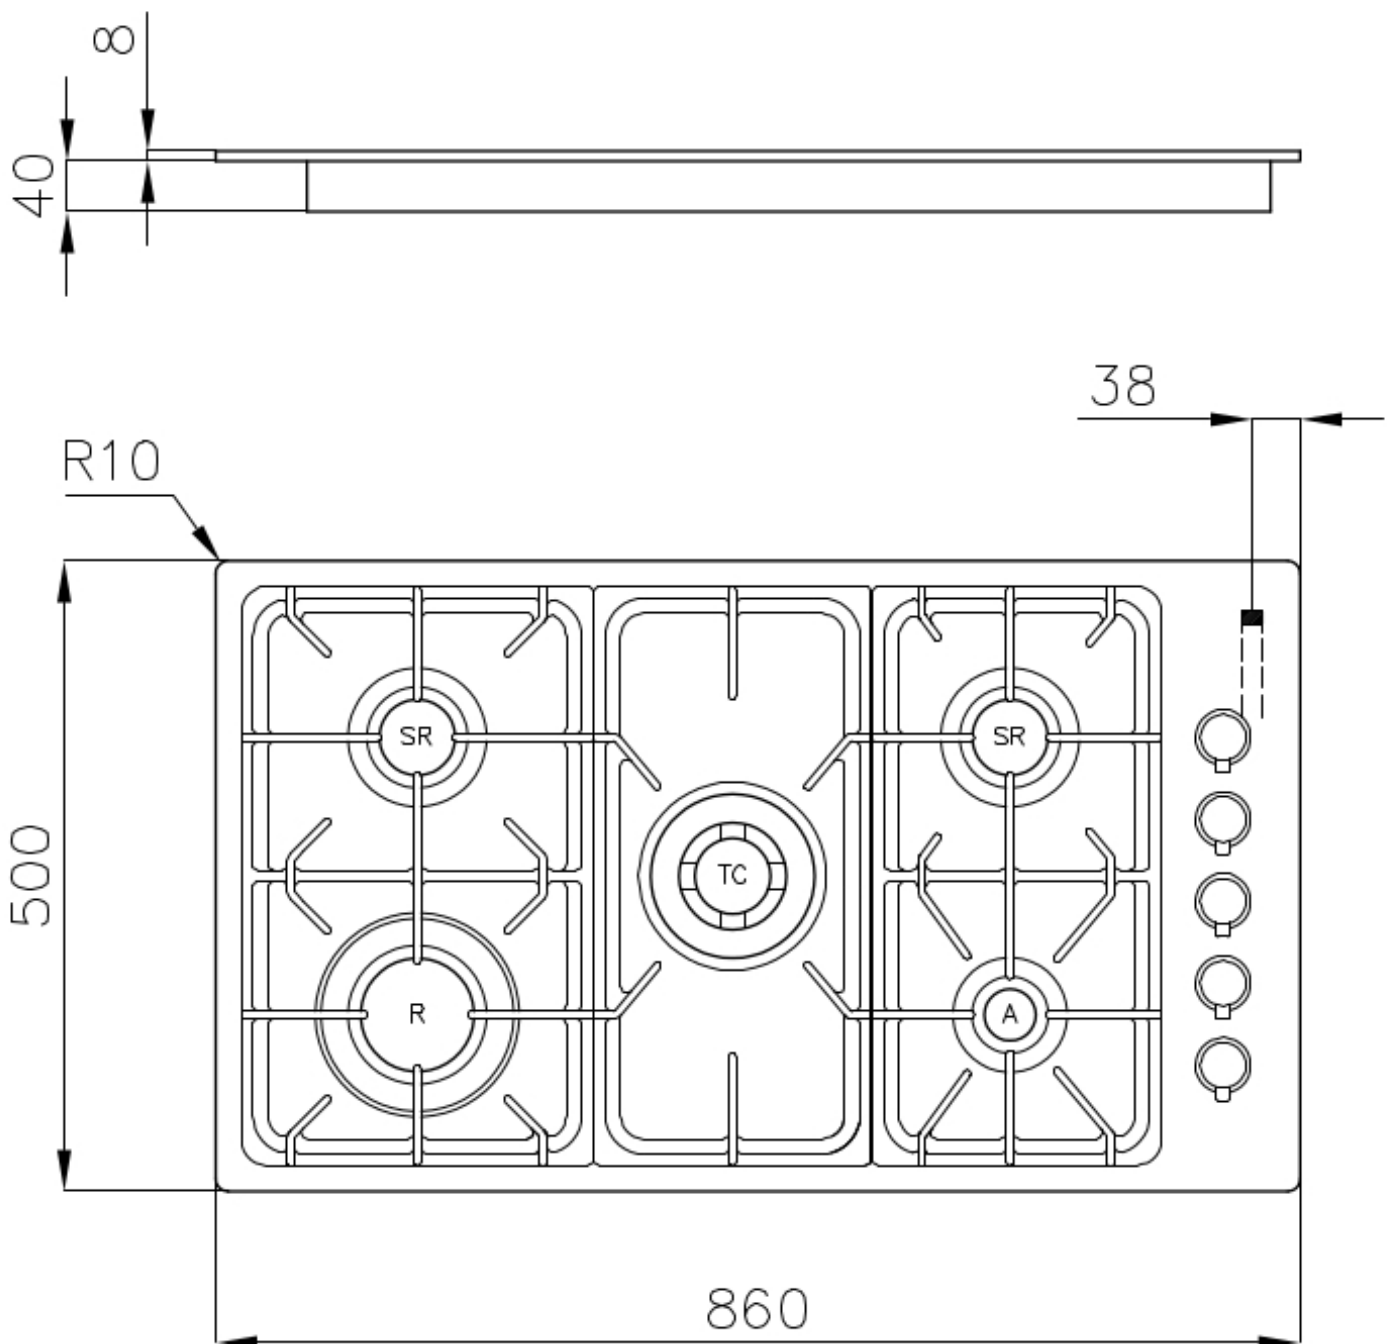

Tipo di accensione

Accensione elettrica sottomanopola

Tipo gas

Collaudato per installazione con Gas metano, set ugelli GPL inclusi.

Tipologia

Piano Cottura a Gas

DATI TECNICI