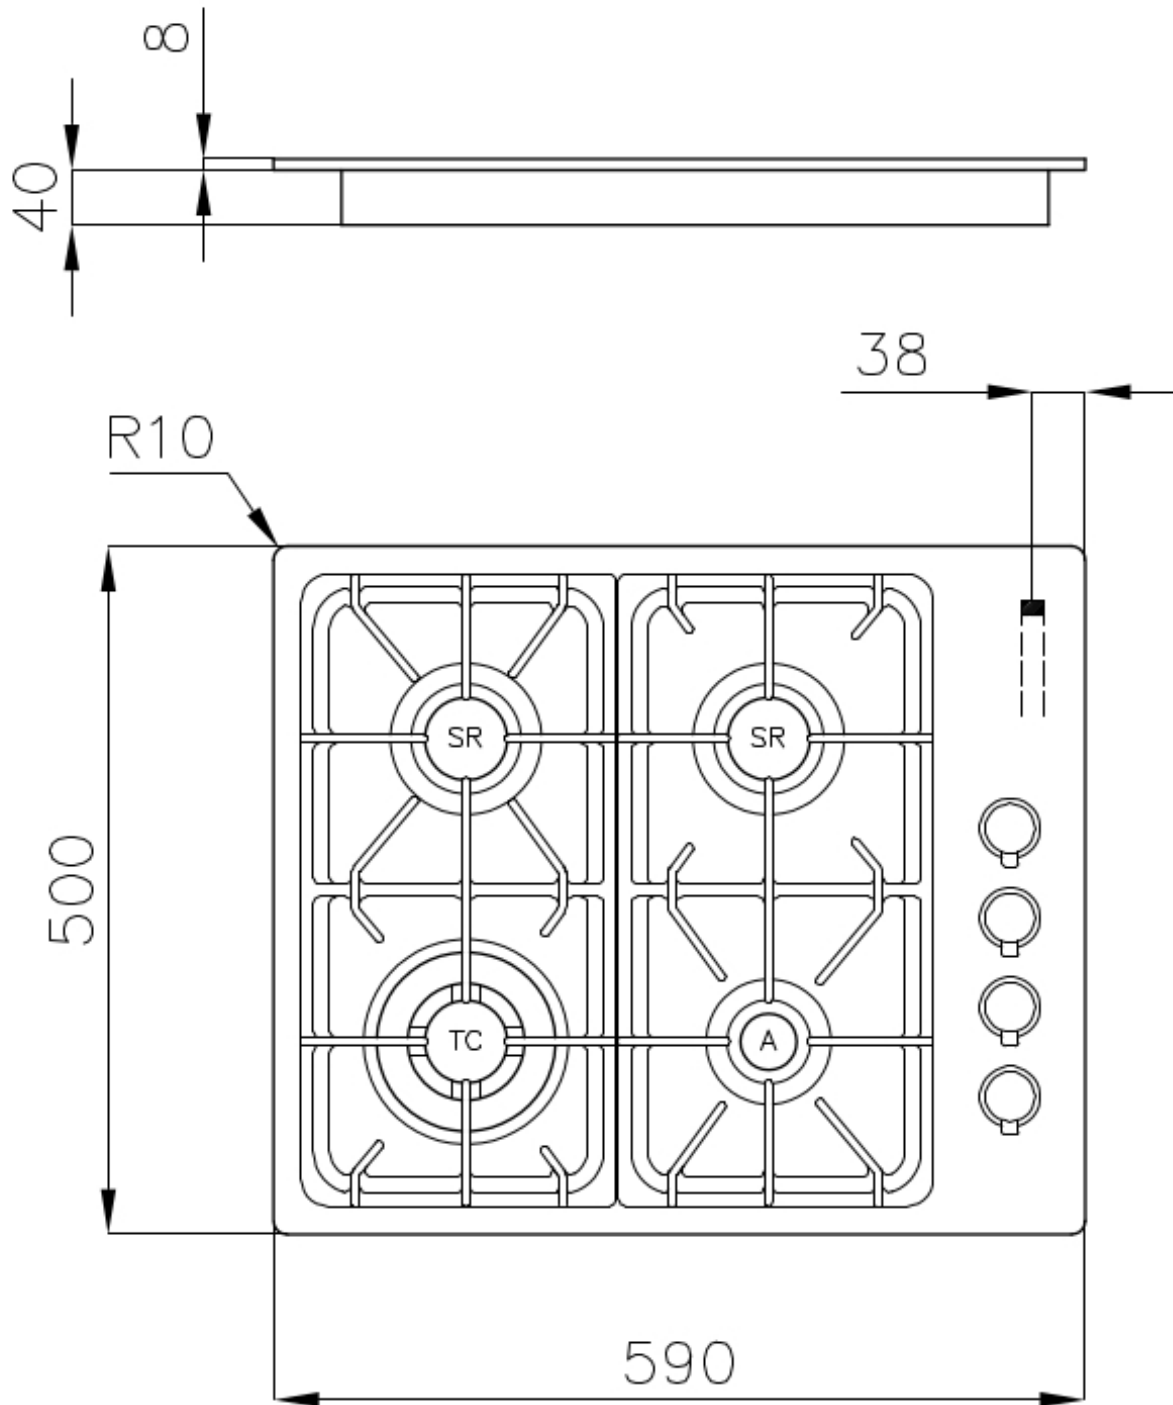

Tipo gas

Collaudato per installazione con Gas metano, set ugelli GPL inclusi.

Tipologia

Piano Cottura a Gas

DATI TECNICI